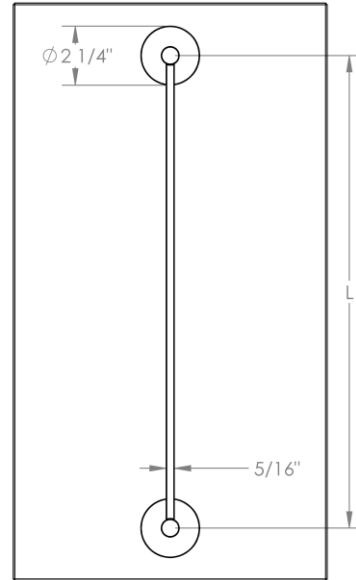

31-0.1-__SDP

Glass Mounted Door Pull with Knob

For use with 1/2" thick glass with Ø1/2" Holes

Model No.	Dimension of L
31-0.1-6SDP	6"
31-0.1-12SDP	12"
31-0.1-18SDP	18"
31-0.1A-SDP	24"

WATERMARK DESIGNS

350 Dewitt Ave Brooklyn NY 11207 USA T 718 257 2800 F 718 257 2144 info@watermark-designs.com