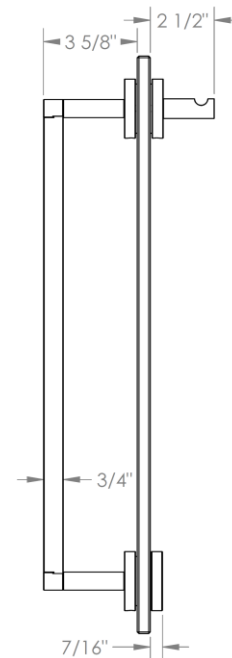

31-0.1-__SDP

Glass Mounted Door Pull with Knob

For use with 1/2" thick glass with Ø1/2" Holes

Model No.	Dimension of L
31-0.1-6SDP	6"
31-0.1-12SDP	12"
31-0.1-18SDP	18"
31-0.1A-SDP	24"

WATERMARK DESIGNS

350 Dewitt Ave Brooklyn NY 11207 USA T 718 257 2800 F 718 257 2144 info@watermark-designs.com