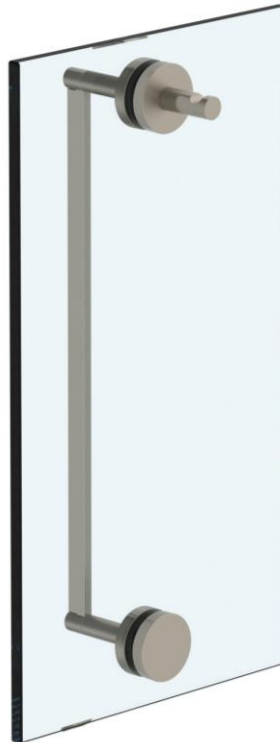

31-0.1-__SDP

Glass Mounted Door Pull with Knob

For use with 1/2" thick glass with Ø1/2" Holes

Model No.	Dimension of L
31-0.1-6SDP	6"
31-0.1-12SDP	12"
31-0.1-18SDP	18"
31-0.1A-SDP	24"

WATERMARK DESIGNS

350 Dewitt Ave Brooklyn NY 11207 USA T 718 257 2800 F 718 257 2144 info@watermark-designs.com