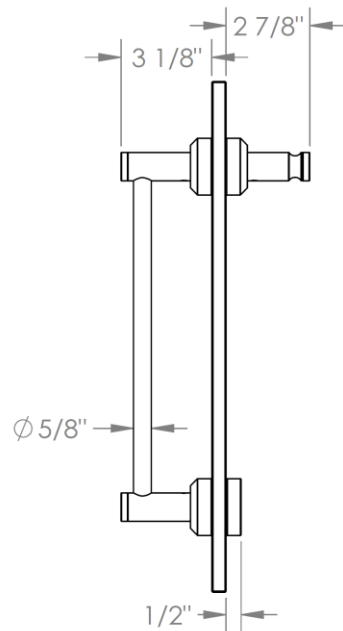

**25-0.1-\_\_SDP**

Glass Mounted Door Pull with Knob  
For use with 1/2" thick glass with Ø1/2" Holes

Model No.	Dimension of L
25-0.1-6SDP	6"
25-0.1-12SDP	12"
25-0.1-18SDP	18"
25-0.1A-SDP	24"

**WATERMARK DESIGNS**