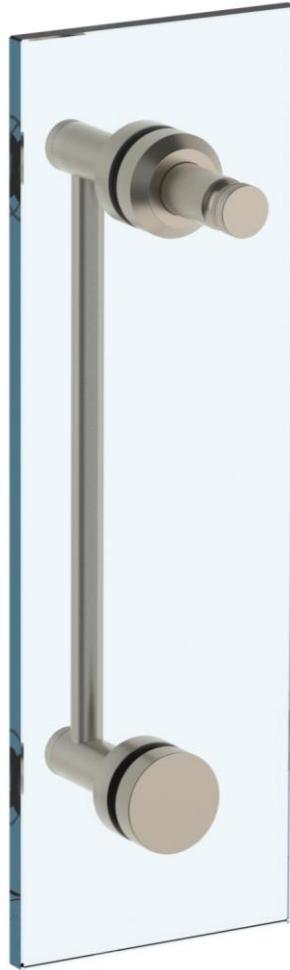

**25-0.1-\_\_SDP**

Glass Mounted Door Pull with Knob  
For use with 1/2" thick glass with Ø1/2" Holes

Model No.	Dimension of L
25-0.1-6SDP	6"
25-0.1-12SDP	12"
25-0.1-18SDP	18"
25-0.1A-SDP	24"

**WATERMARK DESIGNS**