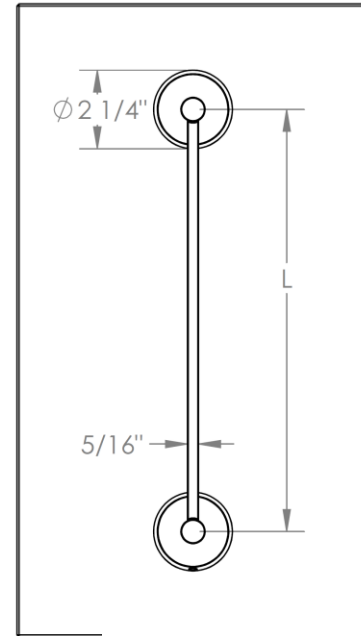

37-0.1-__GDP

Glass Mounted Single Door Pull
For use with 1/2" thick glass with Ø1/2" Holes

Model No.	Dimension of L
37-0.1-6GDP	6"
37-0.1-12GDP	12"
37-0.1-18GDP	18"
37-0.1A-GDP	24"

WATERMARK DESIGNS