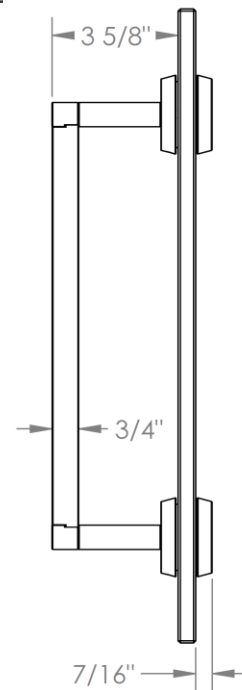

37-0.1-__GDP

Glass Mounted Single Door Pull
For use with 1/2" thick glass with Ø1/2" Holes

Model No.	Dimension of L
37-0.1-6GDP	6"
37-0.1-12GDP	12"
37-0.1-18GDP	18"
37-0.1A-GDP	24"

WATERMARK DESIGNS