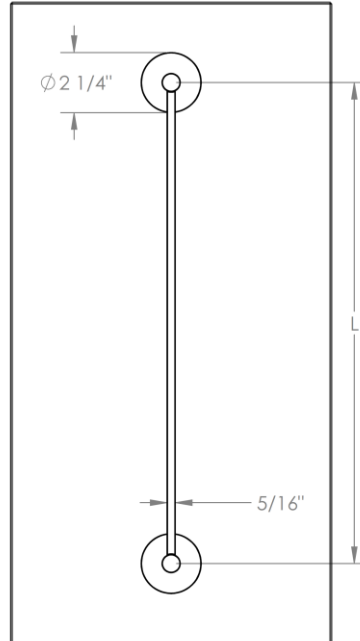

**31-0.1-\_\_GDP**

Glass Mounted Single Door Pull  
For use with 1/2" thick glass with Ø1/2" Holes

Model No.	Dimension of L
31-0.1-6GDP	6"
31-0.1-12GDP	12"
31-0.1-18GDP	18"
31-0.1A-GDP	24"

**WATERMARK DESIGNS**