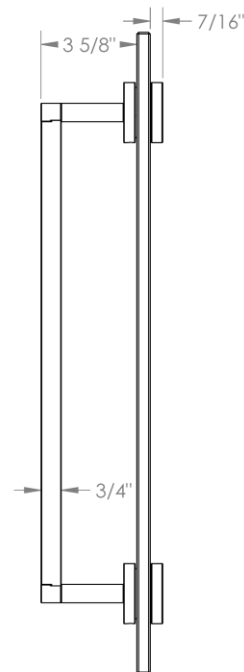

**31-0.1-\_\_GDP**

Glass Mounted Single Door Pull  
For use with 1/2" thick glass with Ø1/2" Holes

Model No.	Dimension of L
31-0.1-6GDP	6"
31-0.1-12GDP	12"
31-0.1-18GDP	18"
31-0.1A-GDP	24"

**WATERMARK DESIGNS**