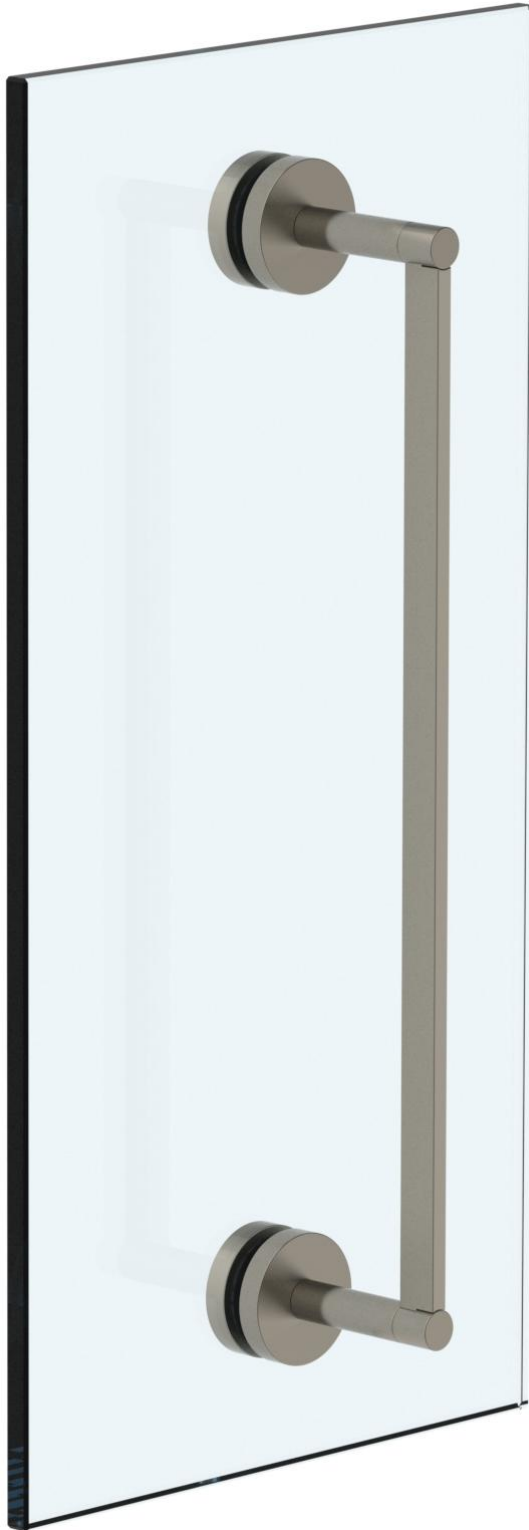

**31-0.1-\_\_GDP**

Glass Mounted Single Door Pull  
For use with 1/2" thick glass with Ø1/2" Holes

Model No.	Dimension of L
31-0.1-6GDP	6"
31-0.1-12GDP	12"
31-0.1-18GDP	18"
31-0.1A-GDP	24"

**WATERMARK DESIGNS**