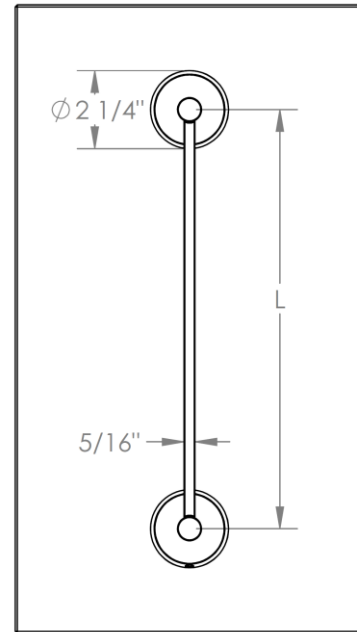

### 37-0.1-\_\_DDP

Glass Mounted Double Door Pull

For use with 1/2" thick glass with  $\varnothing 1/2"$  Holes

Model No.	Dimension of L
37-0.1-6DDP	6"
37-0.1-12DDP	12"
37-0.1-18DDP	18"
37-0.1A-DDP	24"