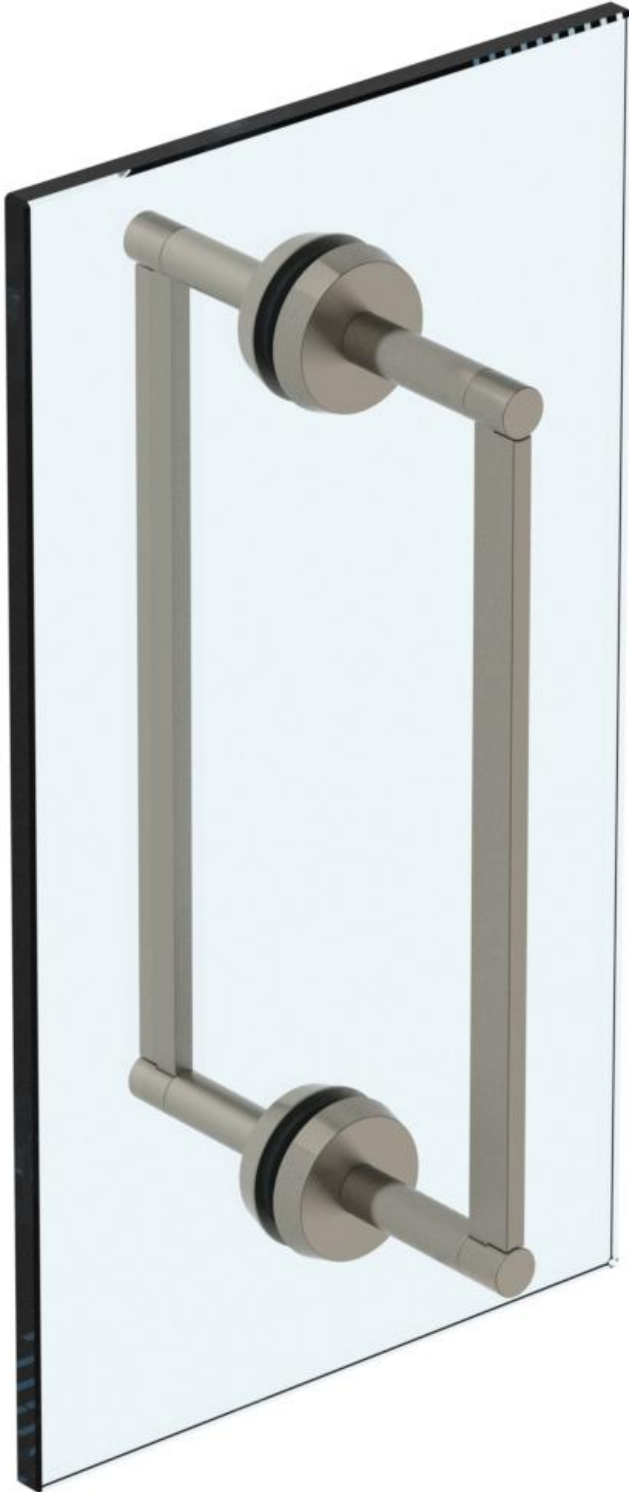

### 37-0.1-\_\_DDP

Glass Mounted Double Door Pull

For use with 1/2" thick glass with  $\varnothing 1/2"$  Holes

Model No.	Dimension of L
37-0.1-6DDP	6"
37-0.1-12DDP	12"
37-0.1-18DDP	18"
37-0.1A-DDP	24"