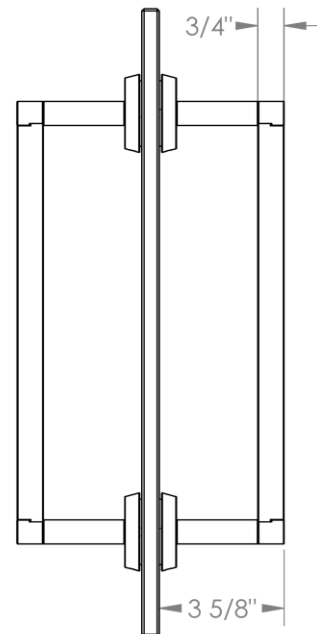

### 37-0.1-\_\_DDP

Glass Mounted Double Door Pull

For use with 1/2" thick glass with  $\varnothing 1/2"$  Holes

Model No.	Dimension of L
37-0.1-6DDP	6"
37-0.1-12DDP	12"
37-0.1-18DDP	18"
37-0.1A-DDP	24"