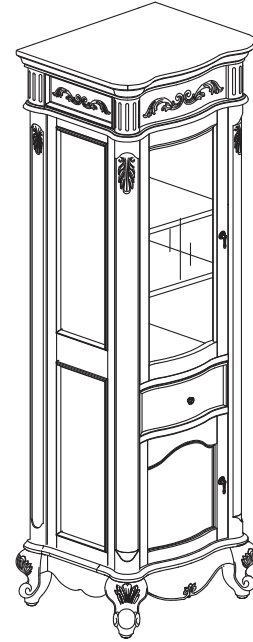

Avanity

PROVENCE-LT24-AC

Features

- Solid poplar wood frame, Cherry veneer MDF
- Hand crafted details
- 2 soft-close doors
- 1 soft-close drawer
- 2 interior shelves
- Antique brass finished hardware
- Adjustable height levelers

Colors / Finishes

- Antique Cherry

Nominal Dimension

- 24W x 19.2D x 72H inches

Components

Vanity	PROVENCE-V24-AC	PROVENCE-V30-AC	PROVENCE-V36-AC
	PROVENCE-V48-AC	PROVENCE-V60-AC	

Product Diagrams