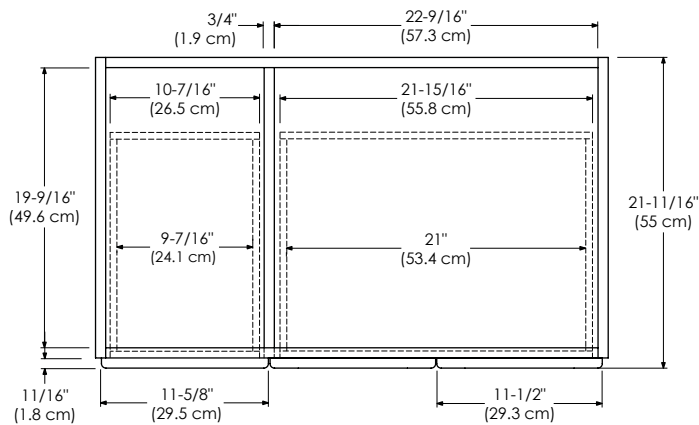

TOP VIEW

FRONT VIEW

SIDE VIEW

SHAKER 24" / 30" / 36" / 48"

RONBOW

MODEL: 081948-1-FINISH
081948-3-FINISH

MODULAR COLLECTION

- Soft Close Wood or Frosted Glass doors
- Soft Close and Full Extension drawers with Dovetail construction
- Undermount glides
- Matching finish throughout the interior
- Extend design with Optional 12", 15" & 18" Drawer Bank and 15" & 18" Linen Hutch
- Optional Drawer Organizer
- Matching Mirror, Medicine Cabinet, Overjohn Cabinet and Wall Cabinet