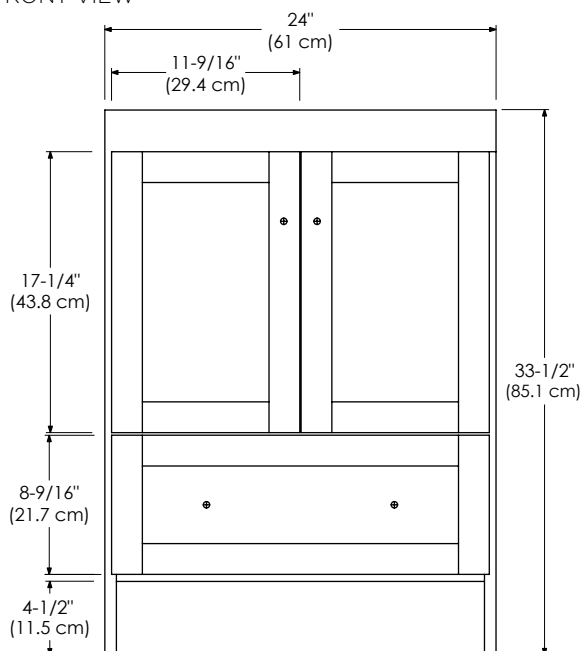

SHAKER 24" / 30" / 36" / 48"

RONBOW

MODEL: 080824-1-FINISH
080824-3-FINISH

MODULAR COLLECTION

- Soft Close Wood or Frosted Glass doors
- Soft Close and Full Extension drawers with Dovetail construction
- Undermount glides
- Matching finish throughout the interior
- Extend design with Optional 12", 15" & 18" Drawer Bank and 15" & 18" Linen Hutch
- Optional Drawer Organizer
- Matching Mirror, Medicine Cabinet, Overjohn Cabinet and Wall Cabinet

All Ronbow cabinets are made of solid hardwood or hardwood plywood and meet strict CARB Standards. No particle Board or Micro-Density Fiberboard (MDF) are used.

Available finishes:
DARK CHERRY H01
WHITE W01

Available fronts:
FROSTED GLASS DOORS
WOOD DOORS

Available tops:
CERAMIC SINKTOP
STONE COUNTER
TECHSTONE™ TOP
WIDEAPPEAL™ TOP

FRONT VIEW