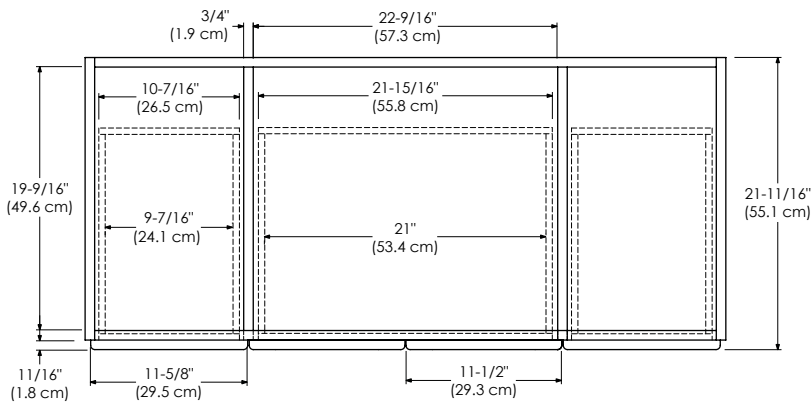

SHAKER 24" / 30" / 36" / 48"

RONBOW

MODEL: 081948-1-FINISH
081948-3-FINISH

MODULAR COLLECTION

- Soft Close Wood or Frosted Glass doors
- Soft Close and Full Extension drawers with Dovetail construction
- Undermount glides
- Matching finish throughout the interior
- Extend design with Optional 12", 15" & 18" Drawer Bank and 15" & 18" Linen Hutch
- Optional Drawer Organizer
- Matching Mirror, Medicine Cabinet, Overjohn Cabinet and Wall Cabinet

All Ronbow cabinets are made of solid hardwood or hardwood plywood and meet strict CARB Standards. No particle Board or Micro-Density Fiberboard (MDF) are used.

Available finishes:
DARK CHERRY H01
WHITE W01

Available fronts:
FROSTED GLASS DOORS
WOOD DOORS

Available tops:
CERAMIC SINKTOP
STONE COUNTER
TECHSTONE™ TOP
WIDEAPPEAL™ TOP

TOP VIEW