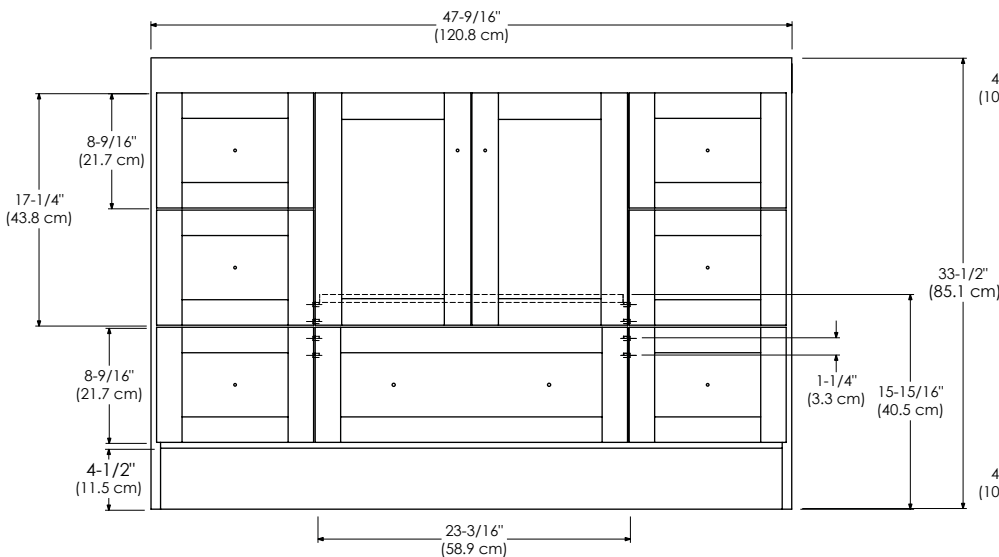

SHAKER 24" / 30" / 36" / 48"

RONBOW

MODEL: 081948-1-FINISH
081948-3-FINISH

MODULAR COLLECTION

- Soft Close Wood or Frosted Glass doors
- Soft Close and Full Extension drawers with Dovetail construction
- Undermount glides
- Matching finish throughout the interior
- Extend design with Optional 12", 15" & 18" Drawer Bank and 15" & 18" Linen Hutch
- Optional Drawer Organizer
- Matching Mirror, Medicine Cabinet, Overjohn Cabinet and Wall Cabinet

All Ronbow cabinets are made of solid hardwood or hardwood plywood and meet strict CARB Standards. No particle Board or Micro-Density Fiberboard (MDF) are used.

Available finishes:
DARK CHERRY H01
WHITE W01

Available fronts:
FROSTED GLASS DOORS
WOOD DOORS

Available tops:
CERAMIC SINKTOP
STONE COUNTER
TECHSTONE™ TOP
WIDEAPPEAL™ TOP

FRONT VIEW