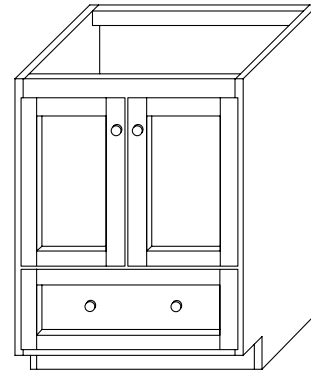

SHAKER 24" / 30" / 36" / 48"

RONBOW

MODEL: 080824-1-FINISH
080824-3-FINISH

MODULAR COLLECTION

- Soft Close Wood or Frosted Glass doors
- Soft Close and Full Extension drawers with Dovetail construction
- Undermount glides
- Matching finish throughout the interior
- Extend design with Optional 12", 15" & 18" Drawer Bank and 15" & 18" Linen Hutch
- Optional Drawer Organizer
- Matching Mirror, Medicine Cabinet, Overjohn Cabinet and Wall Cabinet

All Ronbow cabinets are made of solid hardwood or hardwood plywood and meet strict CARB Standards. No particle Board or Micro-Density Fiberboard (MDF) are used.

Available finishes:
DARK CHERRY H01
WHITE W01

Available fronts:
FROSTED GLASS DOORS
WOOD DOORS

Available tops:
CERAMIC SINKTOP
STONE COUNTER
TECHSTONE™ TOP
WIDEAPPEAL™ TOP

TOP VIEW