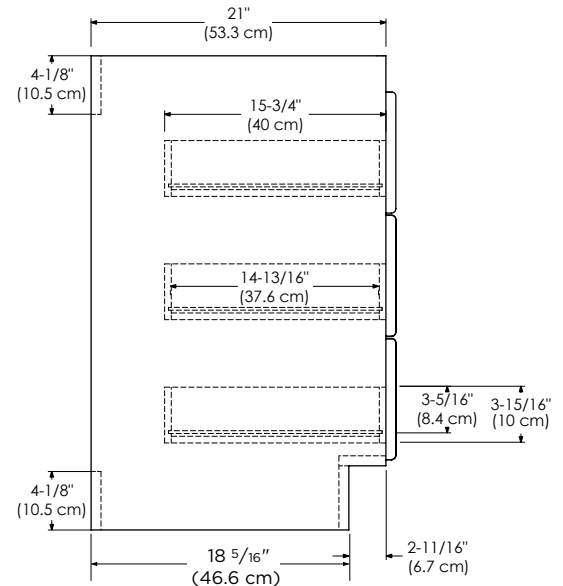

TOP VIEW

FRONT VIEW

SIDE VIEW

SHAKER 24" / 30" / 36" / 48"

RONBOW

MODEL: 081948-1-FINISH
081948-3-FINISH

MODULAR COLLECTION

- Soft Close Wood or Frosted Glass doors
- Soft Close and Full Extension drawers with Dovetail construction
- Undermount glides
- Matching finish throughout the interior
- Extend design with Optional 12", 15" & 18" Drawer Bank and 15" & 18" Linen Hutch
- Optional Drawer Organizer
- Matching Mirror, Medicine Cabinet, Overjohn Cabinet and Wall Cabinet