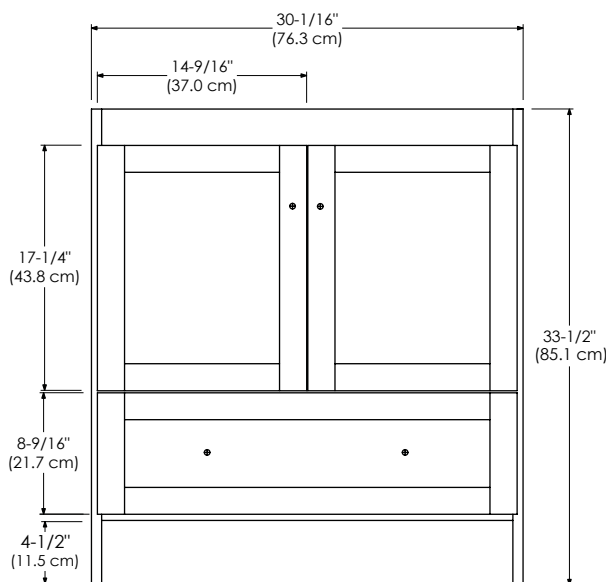

Available fronts:

FROSTED GLASS DOORS
WOOD DOORS

Available tops:

CERAMIC SINKTOP
STONE COUNTER
TECHSTONE™ TOP
WIDEAPPEAL™ TOP

TOP VIEW

FRONT VIEW

SIDE VIEW

SHAKER 24" / 30" / 36" / 48"