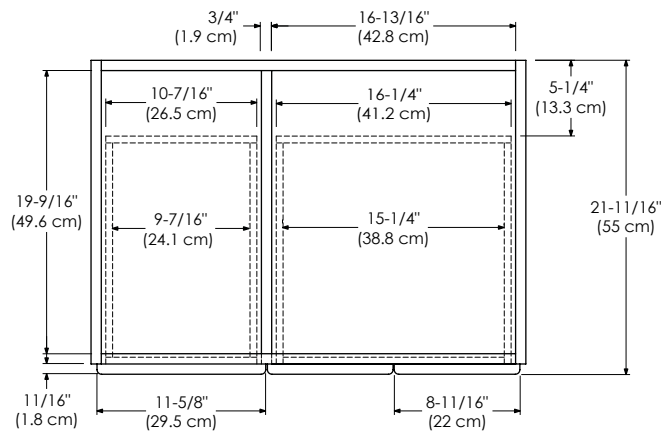

TECHSTONE™ TOP

WIDEAPPEAL™ TOP

NOTE: Shown as right (R)

TOP VIEW

FRONT VIEW

SIDE VIEW

SHAKER 24" / 30" / 36" / 48"

RONBOW