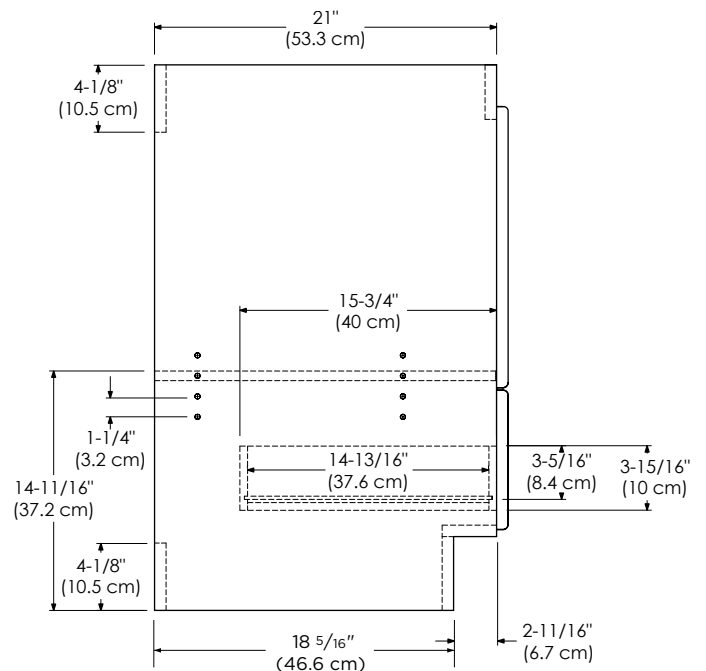

Available fronts:
FROSTED GLASS DOORS
WOOD DOORS

Available tops:
CERAMIC SINKTOP
STONE COUNTER
TECHSTONE™ TOP
WIDEAPPEAL™ TOP

TOP VIEW

FRONT VIEW

SIDE VIEW

SHAKER 24" / 30" / 36" / 48"

RONBOW

MODEL: 080830-1-FINISH
080830-3-FINISH