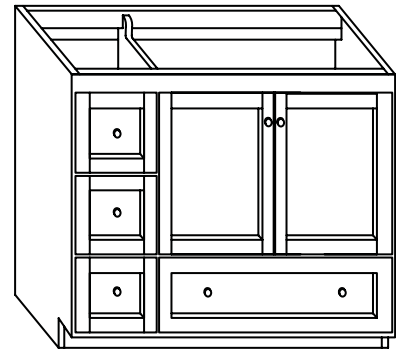

TOP VIEW

FRONT VIEW

SIDE VIEW

SHAKER 24" / 30" / 36" / 48"

RONBOW

MODEL: 081948-1-FINISH
081948-3-FINISH

MODULAR COLLECTION

- Soft Close Wood or Frosted Glass doors
- Soft Close and Full Extension drawers with Dovetail construction
- Undermount glides
- Matching finish throughout the interior
- Extend design with Optional 12", 15" & 18" Drawer Bank and 15" & 18" Linen Hutch
- Optional Drawer Organizer
- Matching Mirror, Medicine Cabinet, Overjohn Cabinet and Wall Cabinet