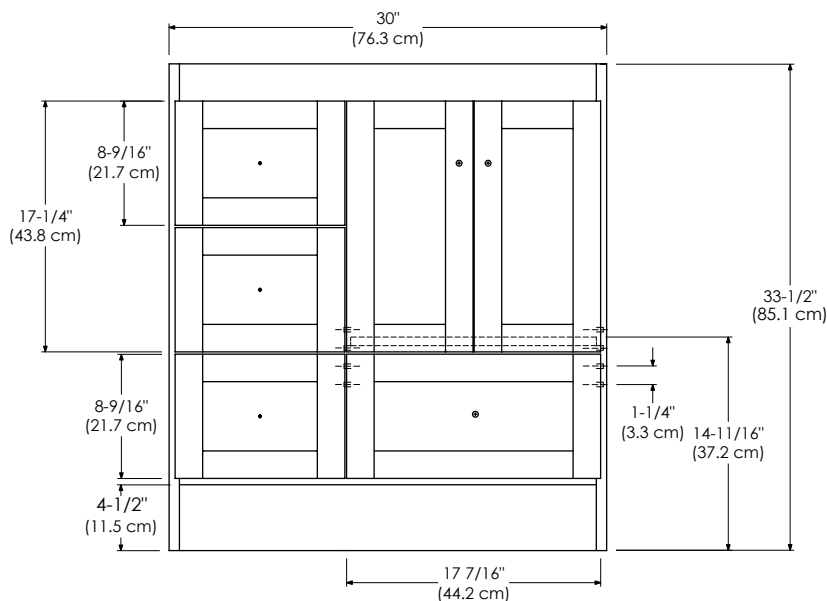

TECHSTONE™ TOP

WIDEAPPEAL™ TOP

NOTE: Shown as right (R)

TOP VIEW

FRONT VIEW

SIDE VIEW

SHAKER 24" / 30" / 36" / 48"

RONBOW