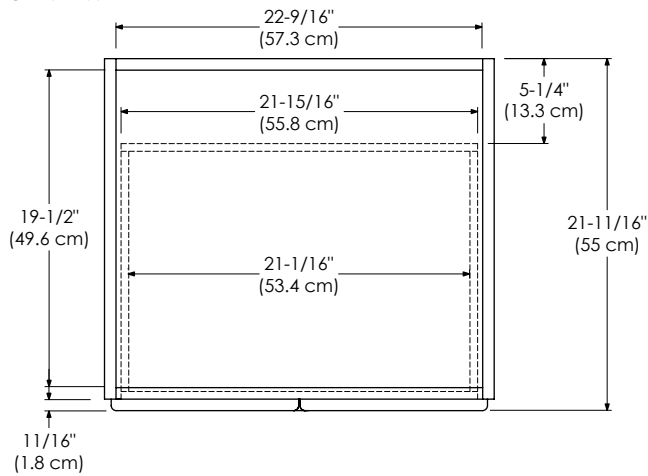

SHAKER 24" / 30" / 36" / 48"

RONBOW

MODEL: 080824-1-FINISH
080824-3-FINISH

MODULAR COLLECTION

- Soft Close Wood or Frosted Glass doors
- Soft Close and Full Extension drawers with Dovetail construction
- Undermount glides
- Matching finish throughout the interior
- Extend design with Optional 12", 15" & 18" Drawer Bank and 15" & 18" Linen Hutch
- Optional Drawer Organizer
- Matching Mirror, Medicine Cabinet, Overjohn Cabinet and Wall Cabinet

All Ronbow cabinets are made of solid hardwood or hardwood plywood and meet strict CARB Standards. No particle Board or Micro-Density Fiberboard (MDF) are used.

Available finishes:
DARK CHERRY H01
WHITE W01

Available fronts:
FROSTED GLASS DOORS
WOOD DOORS

Available tops:
CERAMIC SINKTOP
STONE COUNTER
TECHSTONE™ TOP
WIDEAPPEAL™ TOP

TOP VIEW