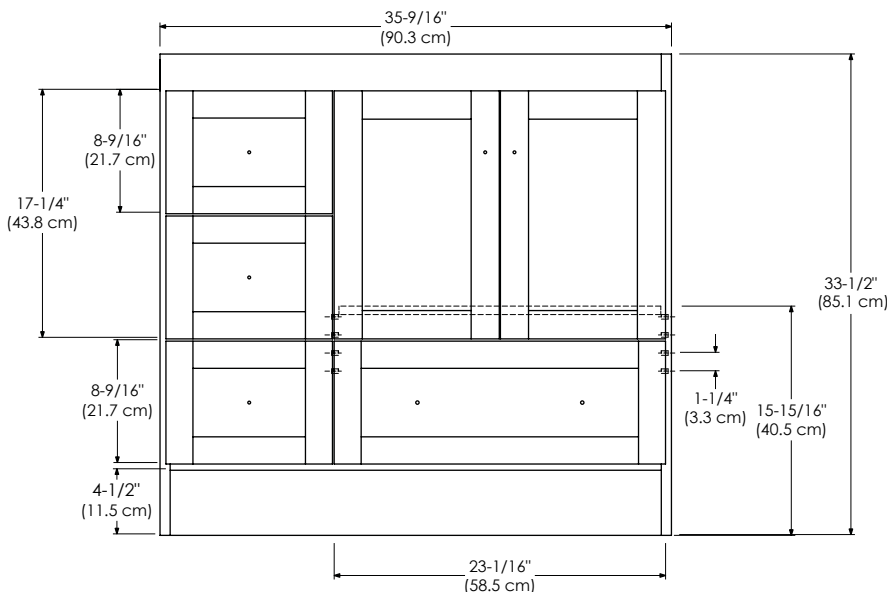

TOP VIEW

FRONT VIEW

SIDE VIEW

SHAKER 24" / 30" / 36" / 48"

RONBOW

MODEL: 081948-1-FINISH
081948-3-FINISH

MODULAR COLLECTION

- Soft Close Wood or Frosted Glass doors
- Soft Close and Full Extension drawers with Dovetail construction
- Undermount glides
- Matching finish throughout the interior
- Extend design with Optional 12", 15" & 18" Drawer Bank and 15" & 18" Linen Hutch
- Optional Drawer Organizer
- Matching Mirror, Medicine Cabinet, Overjohn Cabinet and Wall Cabinet