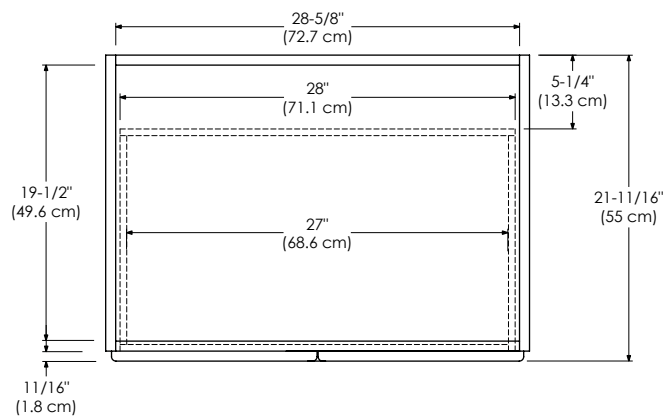

Available fronts:

FROSTED GLASS DOORS
WOOD DOORS

Available tops:

CERAMIC SINKTOP
STONE COUNTER
TECHSTONE™ TOP
WIDEAPPEAL™ TOP

TOP VIEW

FRONT VIEW

SIDE VIEW

SHAKER 24" / 30" / 36" / 48"