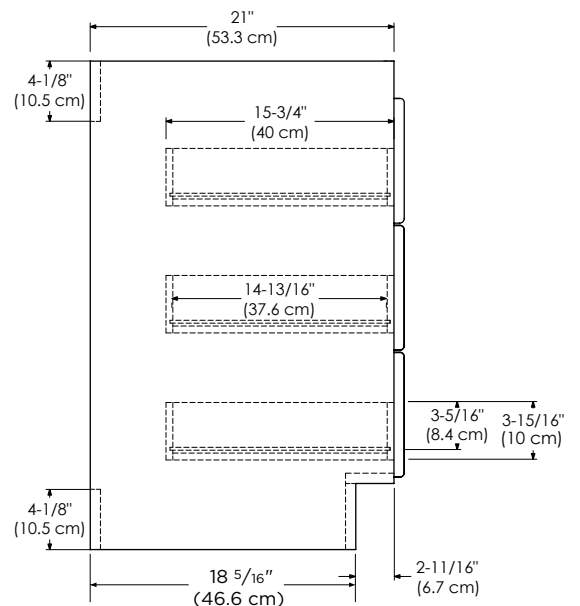

TECHSTONE™ TOP

WIDEAPPEAL™ TOP

NOTE: Shown as right (R)

TOP VIEW

FRONT VIEW

SIDE VIEW

SHAKER 24" / 30" / 36" / 48"

RONBOW