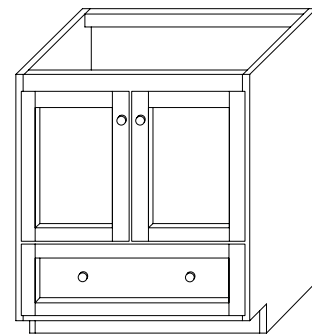

SHAKER 24" / 30" / 36" / 48"

RONBOW

MODEL: 080830-1-FINISH
080830-3-FINISH

MODULAR COLLECTION

- Soft Close Wood or Frosted Glass doors
- Soft Close and Full Extension drawers with Dovetail construction
- Undermount glides
- Matching finish throughout the interior
- Extend design with Optional 12", 15" & 18" Drawer Bank and 15" & 18" Linen Hutch
- Optional Drawer Organizer
- Matching Mirror, Medicine Cabinet, Overjohn Cabinet and Wall Cabinet

All Ronbow cabinets are made of solid hardwood or hardwood plywood and meet strict CARB Standards. No particle Board or Micro-Density Fiberboard (MDF) are used.

Available finishes:

DARK CHERRY H01
WHITE W01

Available fronts:

FROSTED GLASS DOORS
WOOD DOORS

Available tops:

CERAMIC SINKTOP
STONE COUNTER
TECHSTONE™ TOP
WIDEAPPEAL™ TOP

TOP VIEW