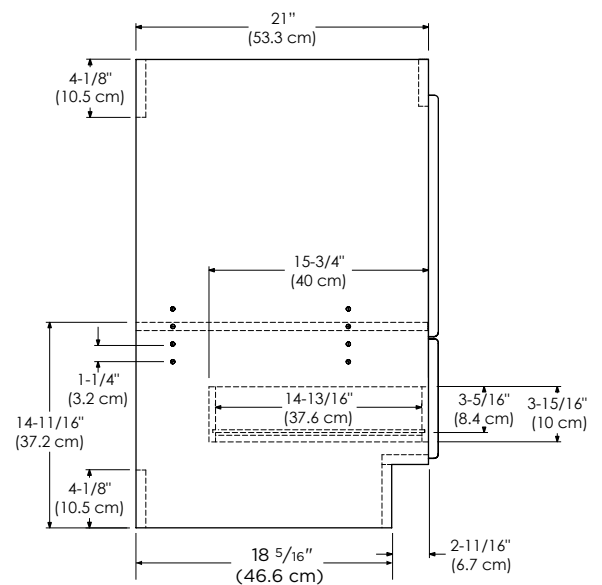

SHAKER 24" / 30" / 36" / 48"

RONBOW

MODEL: 080830-1-FINISH
080830-3-FINISH

MODULAR COLLECTION

- Soft Close Wood or Frosted Glass doors
- Soft Close and Full Extension drawers with Dovetail construction
- Undermount glides
- Matching finish throughout the interior
- Extend design with Optional 12", 15" & 18" Drawer Bank and 15" & 18" Linen Hutch
- Optional Drawer Organizer
- Matching Mirror, Medicine Cabinet, Overjohn Cabinet and Wall Cabinet

All Ronbow cabinets are made of solid hardwood or hardwood plywood and meet strict CARB Standards. No particle Board or Micro-Density Fiberboard (MDF) are used.

Available finishes:

DARK CHERRY H01
WHITE W01

Available fronts:

FROSTED GLASS DOORS
WOOD DOORS

Available tops:

CERAMIC SINKTOP
STONE COUNTER
TECHSTONE™ TOP
WIDEAPPEAL™ TOP

SIDE VIEW