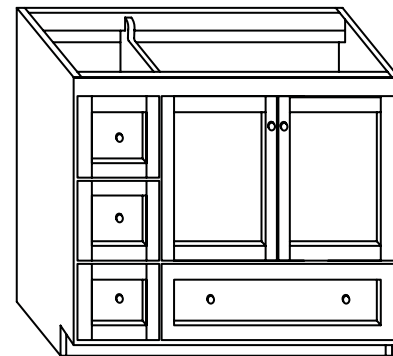

SHAKER 24" / 30" / 36" / 48"

RONBOW

MODEL: 081930-1L-FINISH 081930-1R-FINISH
081930-3L-FINISH 081930-3R-FINISH

MODULAR COLLECTION

Soft Close Wood or Frosted Glass doors
Soft Close and Full Extension drawers with Dovetail Construction
Undermount glides
Matching Finish throughout the Interior
Extend design with Optional 12", 15" & 18" Drawer Bank and 15" & 18" Linen Hutch
Matching Mirror, Medicine Cabinet and Wall Cabinet

All Ronbow cabinets are made of solid hardwood or hardwood plywood and meet strict CARB Standards.
No particle Board or Micro-Density Fiberboard (MDF) are used.

Available finishes:

DARK CHERRY H01

WHITE W01

Available fronts:

FROSTED GLASS DOORS ON LEFT

FROSTED GLASS DOORS ON RIGHT

WOOD DOORS ON LEFT

WOOD DOORS ON RIGHT

Available tops:

CERAMIC SINKTOP

STONE COUNTER

TECHSTONE™ TOP

WIDEAPPEAL™ TOP

NOTE: Shown as right (R)

TOP VIEW