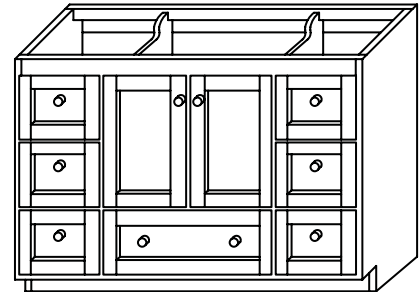

SHAKER 24" / 30" / 36" / 48"

RONBOW

MODEL: 081948-1-FINISH
081948-3-FINISH

MODULAR COLLECTION

- Soft Close Wood or Frosted Glass doors
- Soft Close and Full Extension drawers with Dovetail construction
- Undermount glides
- Matching finish throughout the interior
- Extend design with Optional 12", 15" & 18" Drawer Bank and 15" & 18" Linen Hutch
- Optional Drawer Organizer
- Matching Mirror, Medicine Cabinet, Overjohn Cabinet and Wall Cabinet

All Ronbow cabinets are made of solid hardwood or hardwood plywood and meet strict CARB Standards. No particle Board or Micro-Density Fiberboard (MDF) are used.

Available finishes:
DARK CHERRY H01
WHITE W01

Available fronts:
FROSTED GLASS DOORS
WOOD DOORS

Available tops:
CERAMIC SINKTOP
STONE COUNTER
TECHSTONE™ TOP
WIDEAPPEAL™ TOP

TOP VIEW