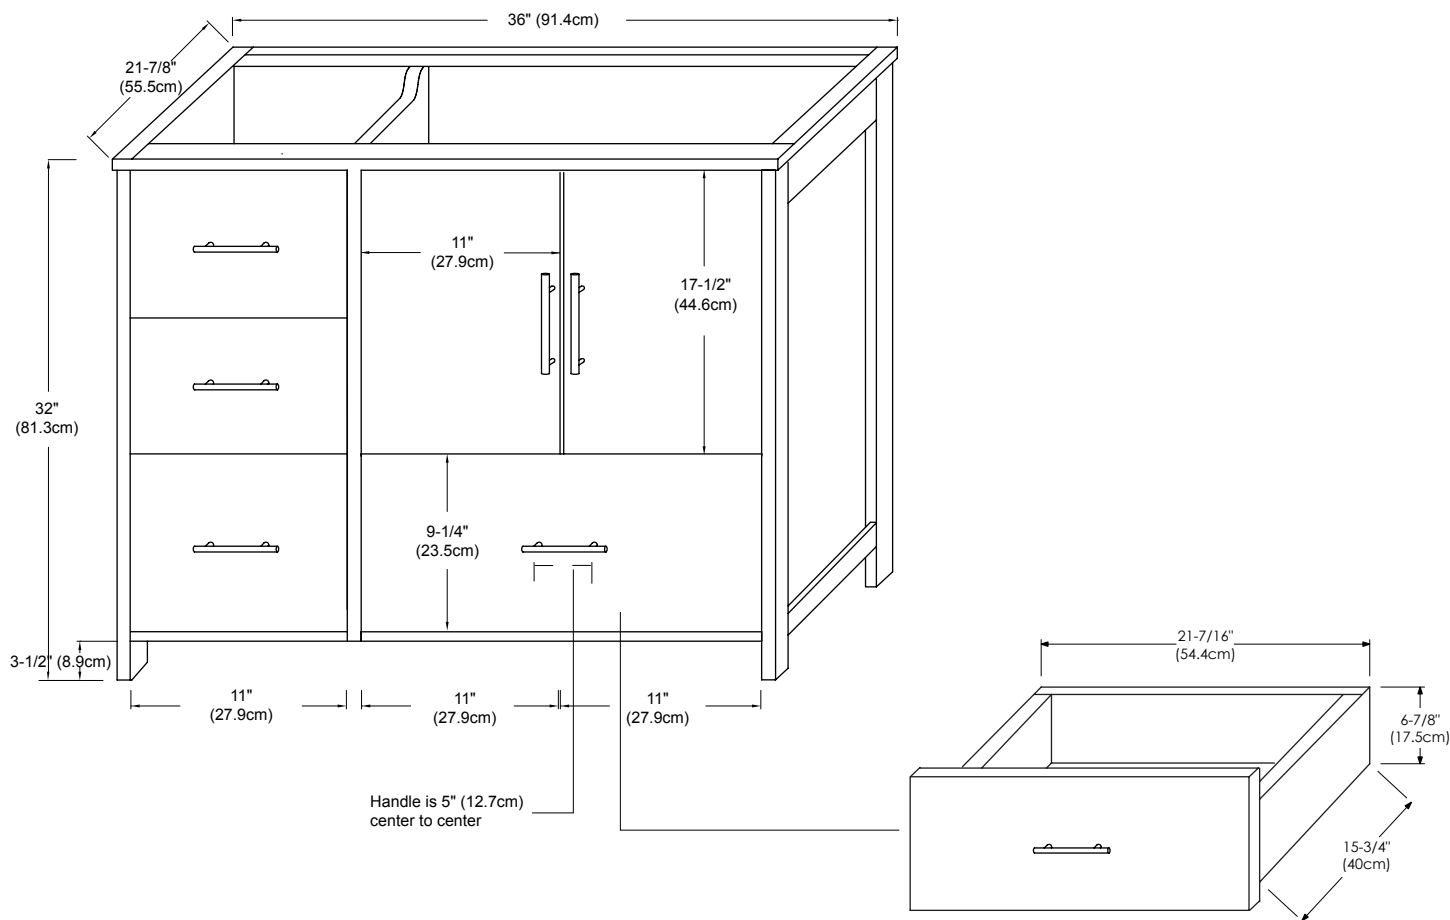

MODEL: 039236-3L-FINISH
039236-3R-FINISH

SPECIFICATION SHEET

CONTEMPO COLLECTION

Soft Close Wood or Frosted Glass doors
Soft Close and Full Extension drawers with Dovetail Construction
Matching Finish throughout the Interior
Extend design with Optional 12" & 15" Drawer Banks
Optional Metal Feet in Polished Chrome (PC) and Brushed Nickel (BN)
Matching Mirror, Medicine Cabinet, Side Cabinet and Linen Tower
Doors can be left (L) or right (R) side

All Ronbow cabinets are made of solid hardwood or hardwood plywood and meet strict CARB Standards.
No particle Board or Micro-Density Fiberboard (MDF) are used.

Available finishes:
CINNAMON F08
DARK CHERRY H01

Available fronts:
FROSTED GLASS DOORS
WOOD DOORS

Available tops:
CERAMIC SINKTOP
STONE COUNTER
TECHSTONE™ TOP
WIDEAPPEAL™ TOP