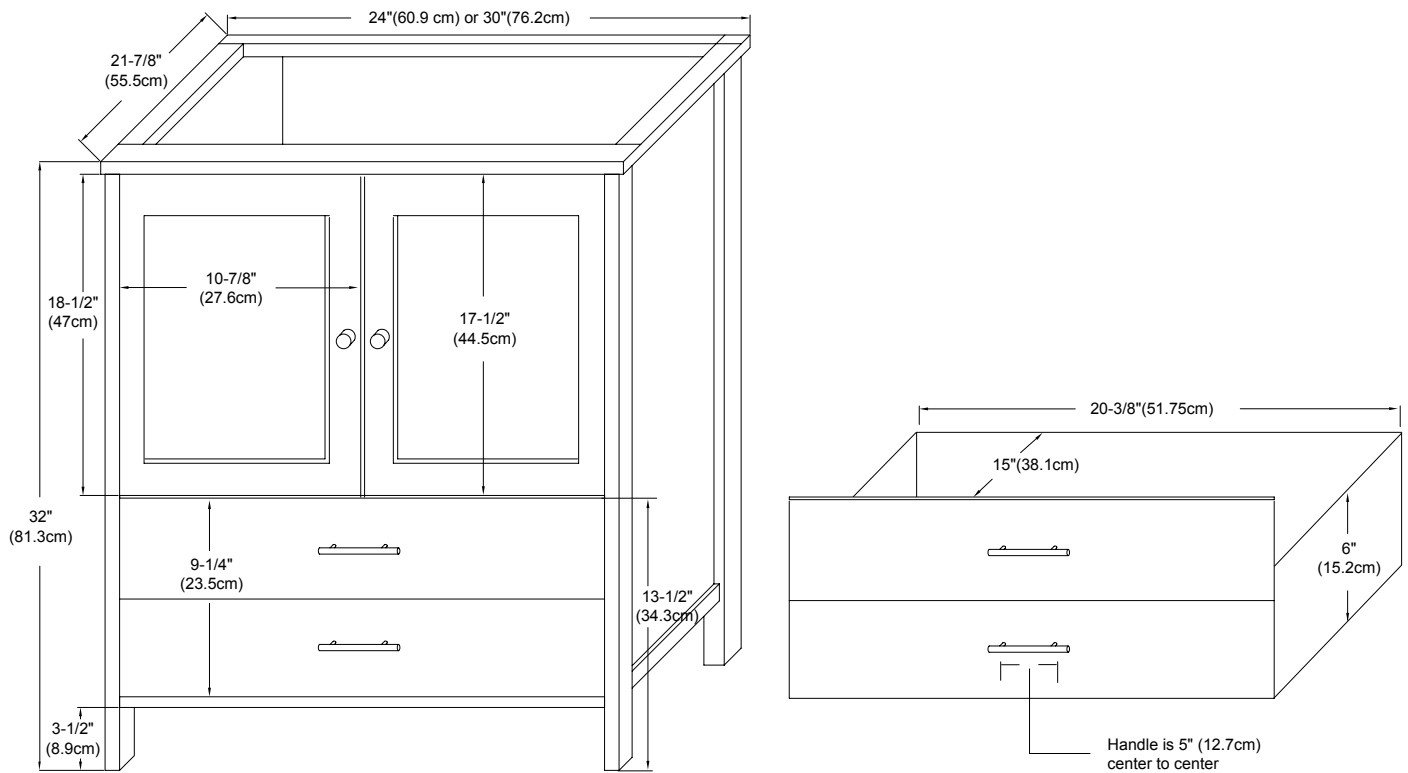

MODEL: 039224-1-FINISH
039224-3-FINISH
039230-1-FINISH
039230-3-FINISH

SPECIFICATION SHEET

CONTEMPO COLLECTION

Soft Close Wood or Frosted Glass doors
Soft Close and Full Extension drawers with Dovetail Construction
Matching Finish throughout the Interior
Extend design with Optional 12" & 15" Drawer Banks
Optional Metal Feet in Polished Chrome (PC) and Brushed Nickel (BN)
Matching Mirror, Medicine Cabinet, Side Cabinet and Linen Tower

All Ronbow cabinets are made of solid hardwood or hardwood plywood and meet strict CARB Standards.
No particle Board or Micro-Density Fiberboard (MDF) are used.

Available finishes:

CINNAMON F08
DARK CHERRY H01

Available fronts:

FROSTED GLASS DOORS
WOOD DOORS

Available tops:

CERAMIC SINKTOP
STONE COUNTER
TECHSTONE™ TOP
WIDEAPPEAL™ TOP