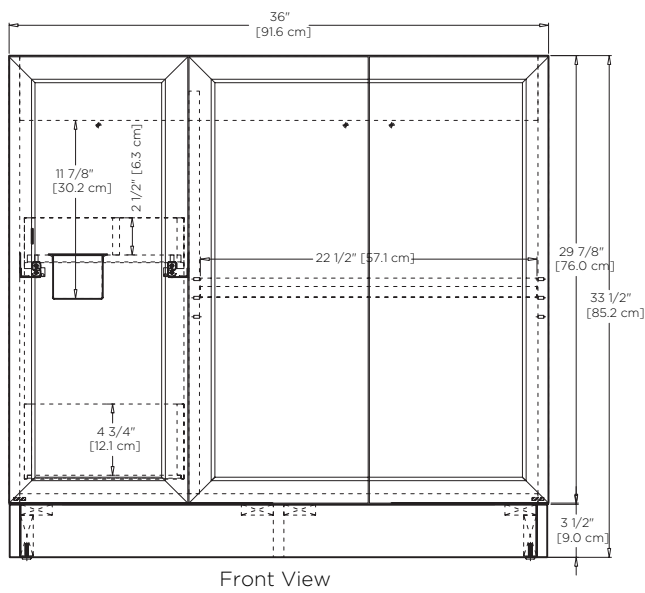

Model : 059336 with toe kick option

1. **Features :**
2. 2 soft-close solid wood doors with 6-way adjustable, concealed hinges
   - 1 full-extension, soft-close, solid wood pull out drawer
   - Premium pull handles included
   - Hair dryer holder
   - Concealed and adjustable wood shelf
   - Solid wood with hardwood plywood construction
   - Superior multi-step polyurethane finish provides a durable finish
   - Fully finished interior to match exterior
   - Quality German all-metal, heavy duty hardware
   - Two additional optional handle choices available
   - Two additional optional leg choices available
   - Make up tray & storage solution options available

All Ronbow cabinets are made of solid hardwood or hardwood plywood and meet strict CARB II Standards. No particle board or Micro-Density Fiberboard (MDF) are used.

Available Finish : Matte White (W01)
Empire Gray (F20)