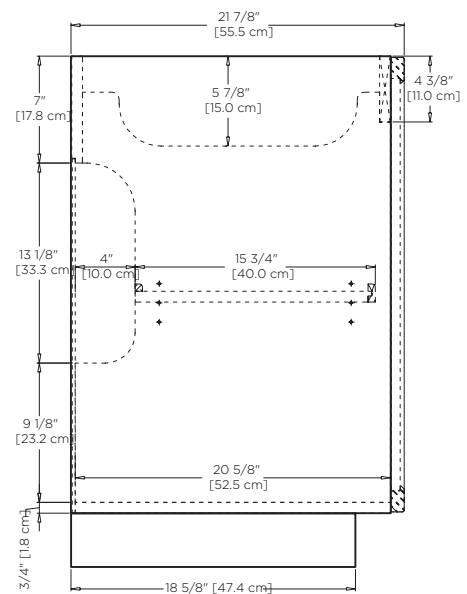

Model : 059336 with toe kick option

1. **Features :**
2. 2 soft-close solid wood doors with 6-way adjustable, concealed hinges
   - 1 full-extension, soft-close, solid wood pull out drawer
   - Premium pull handles included
   - Hair dryer holder
   - Concealed and adjustable wood shelf
   - Solid wood with hardwood plywood construction
   - Superior multi-step polyurethane finish provides a durable finish
   - Fully finished interior to match exterior
   - Two additional optional handle choices available
   - Two additional optional leg choices available
   - Make up tray & storage solution options available

All Ronbow cabinets are made of solid hardwood or hardwood plywood and meet strict CARB II Standards. No particle board or Micro-Density Fiberboard (MDF) are used.

Available Finish : Matte White (W01)
Empire Gray (F20)