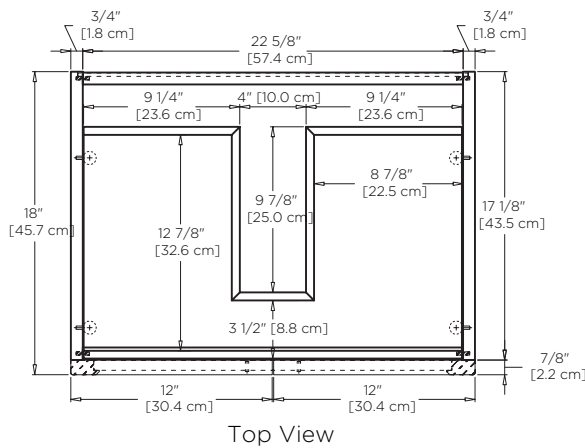

Model : 059324 with toe kick option

1. **Features :**
2. 2 soft-close solid wood doors with 6-way adjustable, concealed hinges
   - Premium pull handles included
   - Concealed and adjustable wood shelf
   - Solid wood with hardwood plywood construction
   - Superior multi-step polyurethane finish provides a durable finish
   - Fully finished interior to match exterior
   - Quality German all-metal, heavy duty hardware
   - Two additional optional handle choices available
   - Two additional optional leg choices available
   - Make up tray & storage solution options available

All Ronbow cabinets are made of solid hardwood or hardwood plywood and meet strict CARB II Standards. No particle board or Micro-Density Fiberboard (MDF) are used.

Available Finish : Matte White (W01)
Empire Gray (F20)