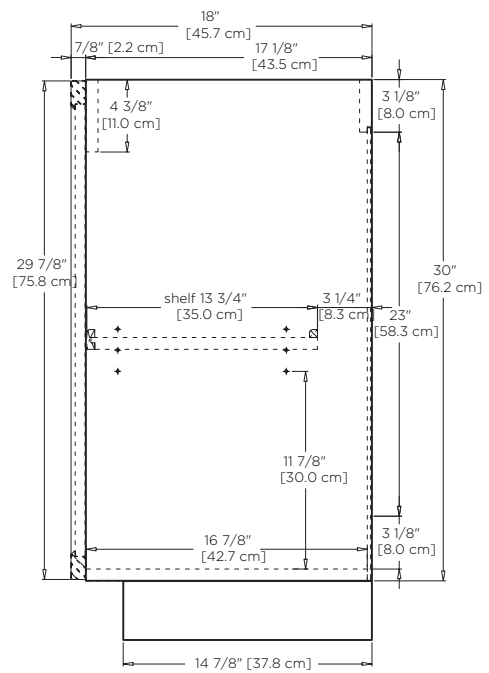

Top View

Front View

Side View

Model : 059336 with toe kick option

- Features :**
- 2 soft-close solid wood doors with 6-way adjustable, concealed hinges
 - 1 full-extension, soft-close, solid wood pull out drawer
 - Premium pull handles included
 - Hair dryer holder
 - Concealed and adjustable wood shelf
 - Solid wood with hardwood plywood construction
 - Superior multi-step polyurethane finish provides a durable finish
 - Fully finished interior to match exterior
 - Two additional optional handle choices available
 - Two additional optional leg choices available
 - Make up tray & storage solution options available