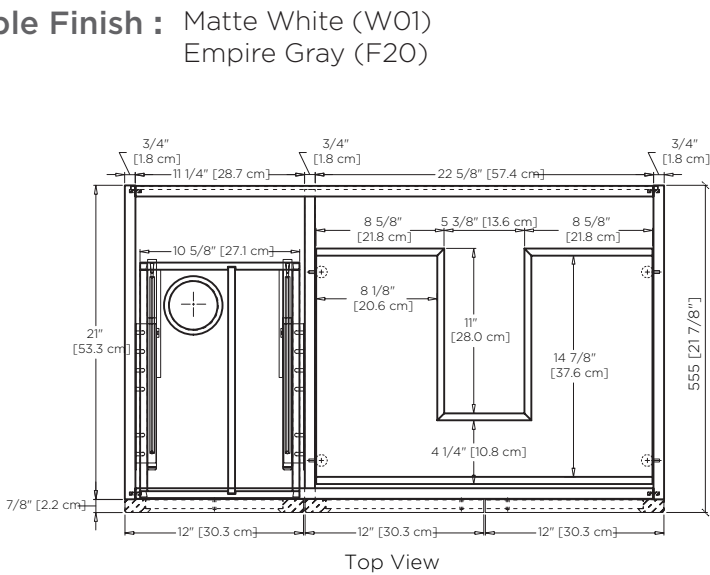

Model : 059336 with toe kick option

1. **Features :**
2. 2 soft-close solid wood doors with 6-way adjustable, concealed hinges
   - 1 full-extension, soft-close, solid wood pull out drawer
   - Premium pull handles included
   - Hair dryer holder
   - Concealed and adjustable wood shelf
   - Solid wood with hardwood plywood construction
   - Superior multi-step polyurethane finish provides a durable finish
   - Fully finished interior to match exterior
   - Quality German all-metal, heavy duty hardware
   - Two additional optional handle choices available
   - Two additional optional leg choices available
   - Make up tray & storage solution options available

All Ronbow cabinets are made of solid hardwood or hardwood plywood and meet strict CARB II Standards. No particle board or Micro-Density Fiberboard (MDF) are used.

Available Finish : Matte White (W01)
Empire Gray (F20)