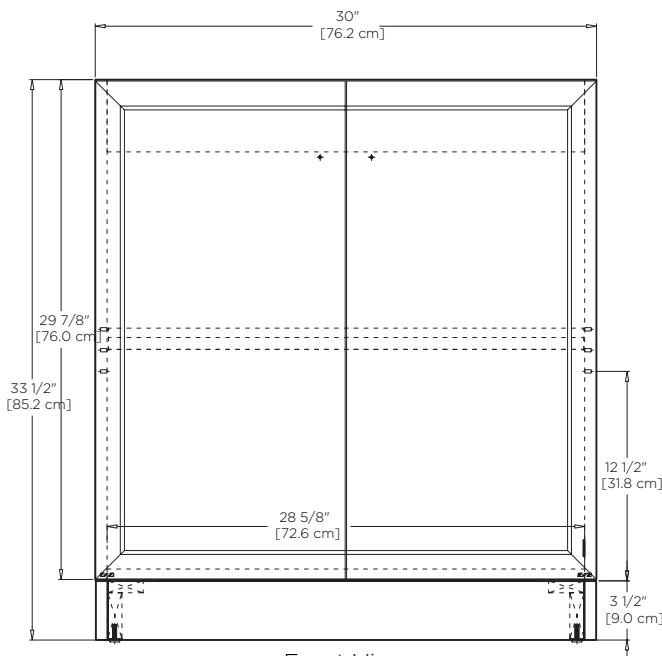

Model : 059330 with toe kick option

1. **Features :**
2. 2 soft-close solid wood doors with 6-way adjustable, concealed hinges
   - Premium pull handles included
   - Concealed and adjustable wood shelf
   - Solid wood with hardwood plywood construction
   - Superior multi-step polyurethane finish provides a durable finish
   - Fully finished interior to match exterior
   - Quality German all-metal, heavy duty hardware
   - Two additional optional handle choices available
   - Two additional optional leg choices available
   - Make up tray & storage solution options available

All Ronbow cabinets are made of solid hardwood or hardwood plywood and meet strict CARB II Standards. No particle board or Micro-Density Fiberboard (MDF) are used.

Available Finish : Matte White (W01)
Empire Gray (F20)

Front View