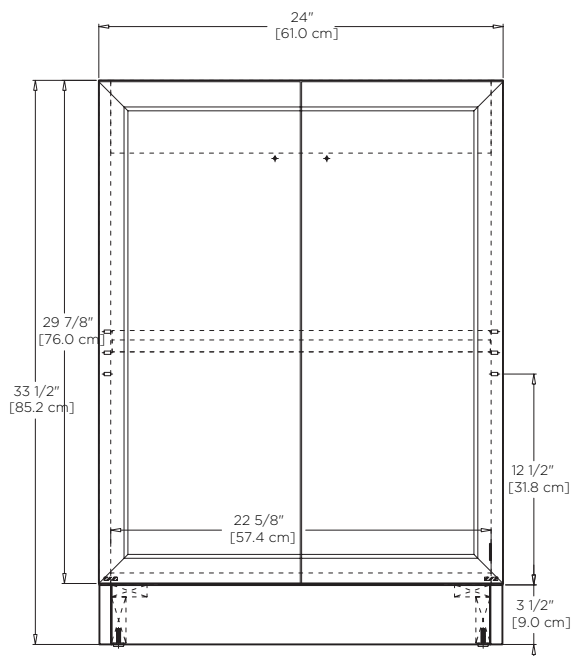

Top View

Front View