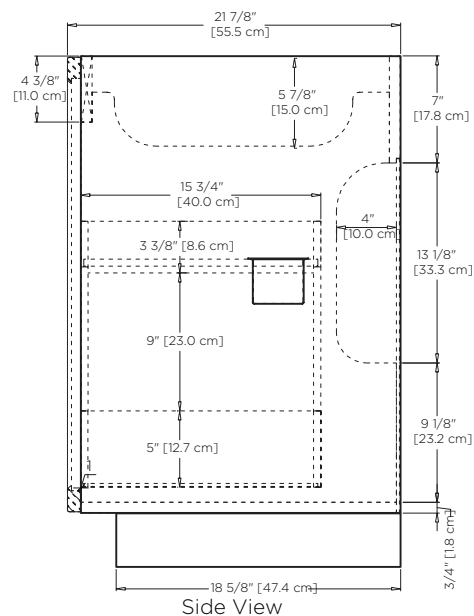

Model : 059336 with toe kick option

1. **Features :**
2. 2 soft-close solid wood doors with 6-way adjustable, concealed hinges
   - 1 full-extension, soft-close, solid wood pull out drawer
   - Premium pull handles included
   - Hair dryer holder
   - Concealed and adjustable wood shelf
   - Solid wood with hardwood plywood construction
   - Superior multi-step polyurethane finish provides a durable finish
   - Fully finished interior to match exterior
   - Two additional optional handle choices available
   - Two additional optional leg choices available
   - Make up tray & storage solution options available

All Ronbow cabinets are made of solid hardwood or hardwood plywood and meet strict CARB II Standards. No particle board or Micro-Density Fiberboard (MDF) are used.

Available Finish : Matte White (W01)
Empire Gray (F20)