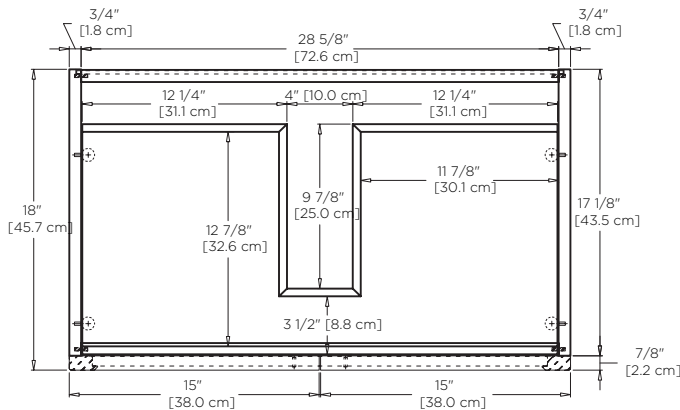

Model : 059330 with toe kick option

1. **Features :**
2. 2 soft-close solid wood doors with 6-way adjustable, concealed hinges
   - Premium pull handles included
   - Concealed and adjustable wood shelf
   - Solid wood with hardwood plywood construction
   - Superior multi-step polyurethane finish provides a durable finish
   - Fully finished interior to match exterior
   - Quality German all-metal, heavy duty hardware
   - Two additional optional handle choices available
   - Two additional optional leg choices available
   - Make up tray & storage solution options available

All Ronbow cabinets are made of solid hardwood or hardwood plywood and meet strict CARB II Standards. No particle board or Micro-Density Fiberboard (MDF) are used.

Available Finish : Matte White (W01)
Empire Gray (F20)

Top View