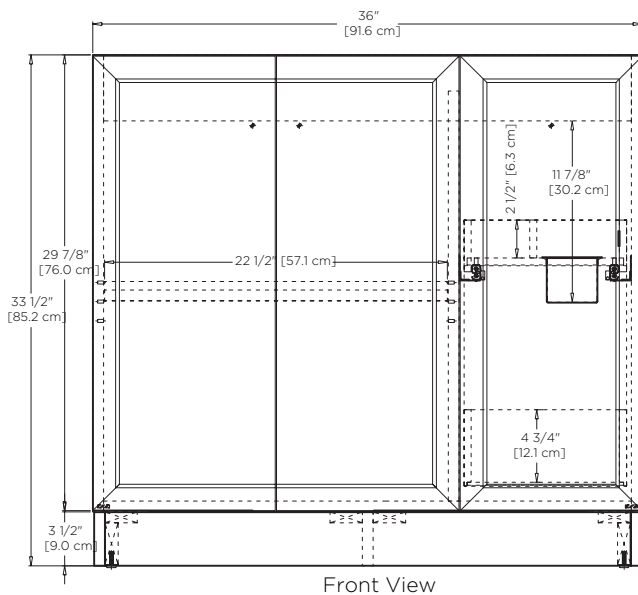

Model : 059336 with toe kick option

1. **Features :**
2. 2 soft-close solid wood doors with 6-way adjustable, concealed hinges
   - 1 full-extension, soft-close, solid wood pull out drawer
   - Premium pull handles included
   - Hair dryer holder
   - Concealed and adjustable wood shelf
   - Solid wood with hardwood plywood construction
   - Superior multi-step polyurethane finish provides a durable finish
   - Fully finished interior to match exterior
   - Two additional optional handle choices available
   - Two additional optional leg choices available
   - Make up tray & storage solution options available

All Ronbow cabinets are made of solid hardwood or hardwood plywood and meet strict CARB II Standards. No particle board or Micro-Density Fiberboard (MDF) are used.

Available Finish : Matte White (W01)
Empire Gray (F20)