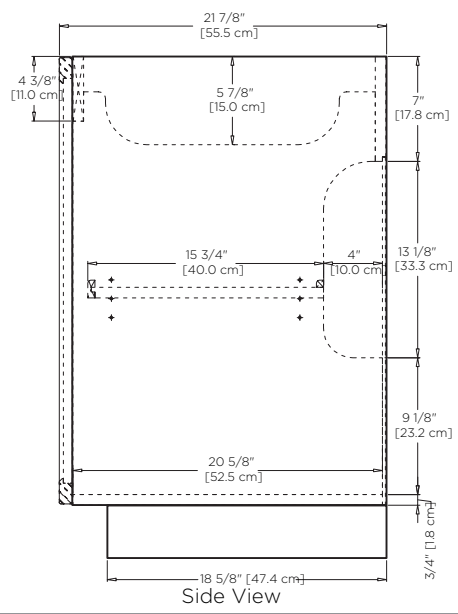

Model : 059336 with toe kick option

1. **Features :**
2. 2 soft-close solid wood doors with 6-way adjustable, concealed hinges
   - 1 full-extension, soft-close, solid wood pull out drawer
   - Premium pull handles included
   - Hair dryer holder
   - Concealed and adjustable wood shelf
   - Solid wood with hardwood plywood construction
   - Superior multi-step polyurethane finish provides a durable finish
   - Fully finished interior to match exterior
   - Quality German all-metal, heavy duty hardware
   - Two additional optional handle choices available
   - Two additional optional leg choices available
   - Make up tray & storage solution options available

All Ronbow cabinets are made of solid hardwood or hardwood plywood and meet strict CARB II Standards. No particle board or Micro-Density Fiberboard (MDF) are used.

Available Finish : Matte White (W01)
Empire Gray (F20)