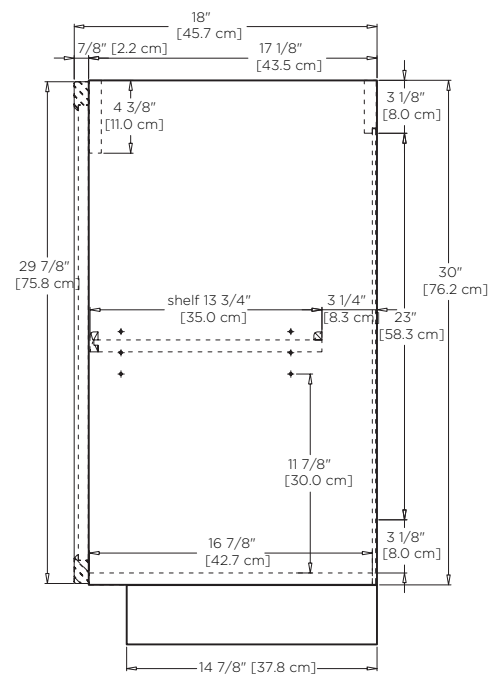

Top View

Front View

Side View

Model : 059330 with toe kick option

- Features :**
- 2 soft-close solid wood doors with 6-way adjustable, concealed hinges
 - Premium pull handles included
 - Concealed and adjustable wood shelf
 - Solid wood with hardwood plywood construction
 - Superior multi-step polyurethane finish provides a durable finish
 - Fully finished interior to match exterior
 - Quality German all-metal, heavy duty hardware
 - Two additional optional handle choices available
 - Two additional optional leg choices available
 - Make up tray & storage solution options available