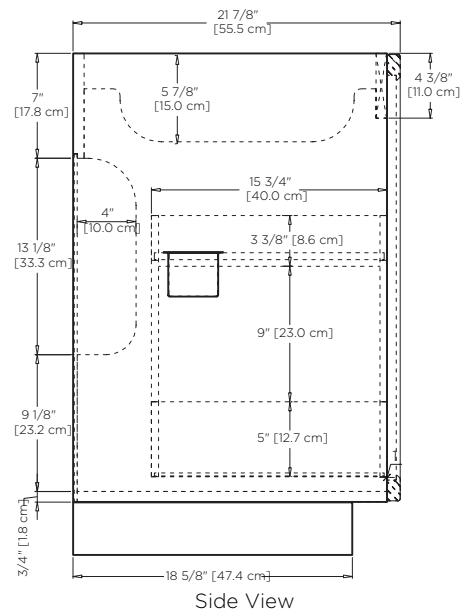

Model : 059336 with toe kick option

1. **Features :**
2. 2 soft-close solid wood doors with 6-way adjustable, concealed hinges
   - 1 full-extension, soft-close, solid wood pull out drawer
   - Premium pull handles included
   - Hair dryer holder
   - Concealed and adjustable wood shelf
   - Solid wood with hardwood plywood construction
   - Superior multi-step polyurethane finish provides a durable finish
   - Fully finished interior to match exterior
   - Quality German all-metal, heavy duty hardware
   - Two additional optional handle choices available
   - Two additional optional leg choices available
   - Make up tray & storage solution options available

All Ronbow cabinets are made of solid hardwood or hardwood plywood and meet strict CARB II Standards. No particle board or Micro-Density Fiberboard (MDF) are used.

Available Finish : Matte White (W01)
Empire Gray (F20)