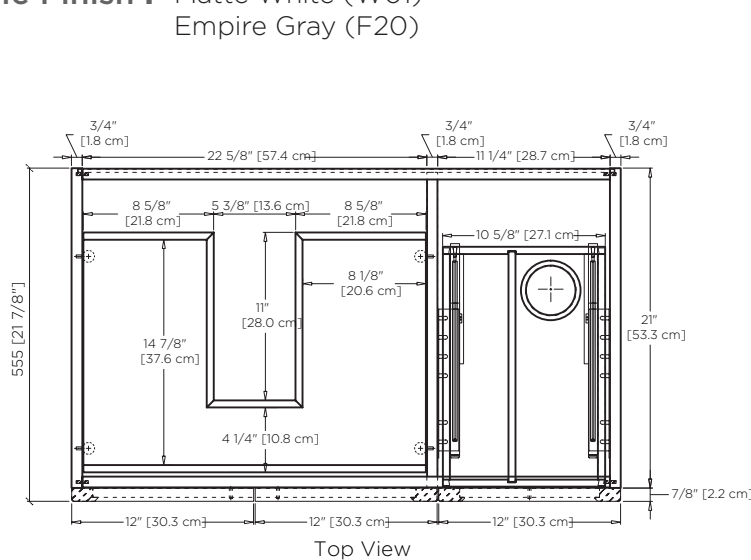

Model : 059336 with toe kick option

1. **Features :**
2. 2 soft-close solid wood doors with 6-way adjustable, concealed hinges
   - 1 full-extension, soft-close, solid wood pull out drawer
   - Premium pull handles included
   - Hair dryer holder
   - Concealed and adjustable wood shelf
   - Solid wood with hardwood plywood construction
   - Superior multi-step polyurethane finish provides a durable finish
   - Fully finished interior to match exterior
   - Two additional optional handle choices available
   - Two additional optional leg choices available
   - Make up tray & storage solution options available

All Ronbow cabinets are made of solid hardwood or hardwood plywood and meet strict CARB II Standards. No particle board or Micro-Density Fiberboard (MDF) are used.

Available Finish : Matte White (W01)
Empire Gray (F20)