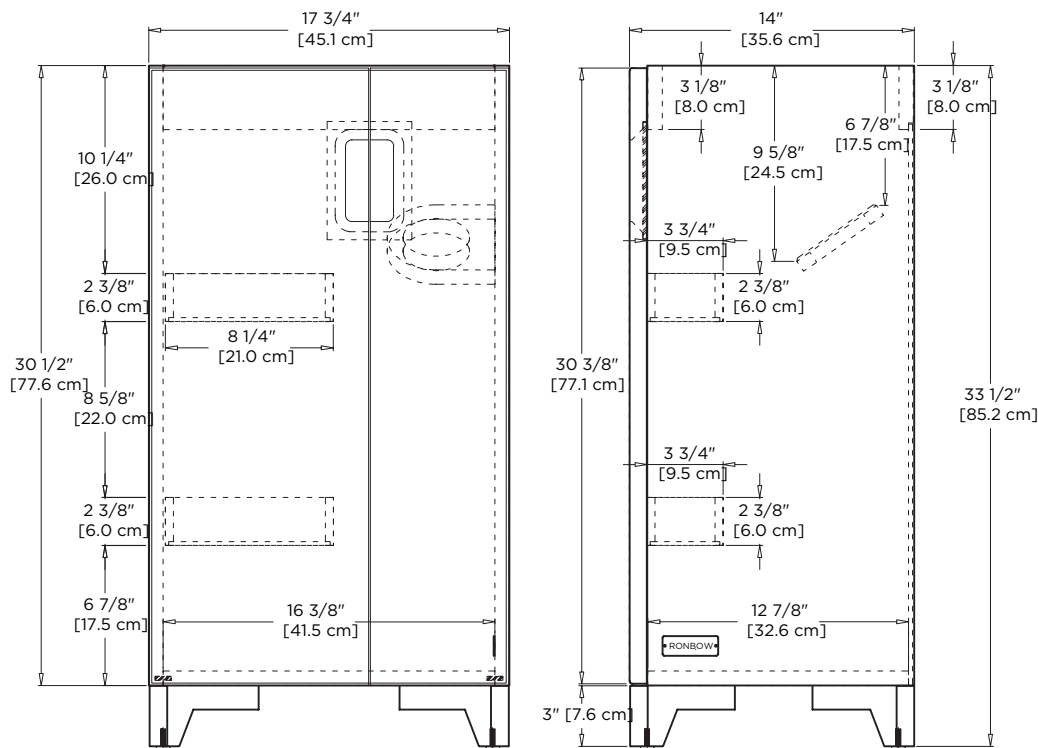

Model : 037118-FINISH

- Features :**
- 2 soft-close doors with 6-way adjustable, concealed hinges
 - Interior storage solutions
 - Open bottom shelf
 - Concealed wood shelf
 - Solid wood with hardwood plywood construction
 - Superior multi-step polyurethane finish provides a durable finish
 - Fully finished interior to match exterior
 - Quality German all-metal, heavy duty hardware

Top View

Front View

Side View