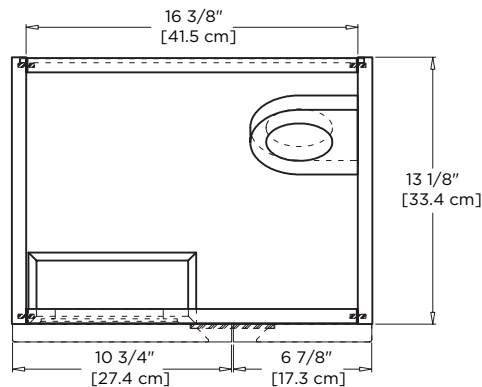

Model : 037118-FINISH

- Features :**
- 2 soft-close doors with 6-way adjustable, concealed hinges
 - Interior storage solutions
 - Open bottom shelf
 - Concealed wood shelf
 - Solid wood with hardwood plywood construction
 - Superior multi-step polyurethane finish provides a durable finish
 - Fully finished interior to match exterior
 - Quality German all-metal, heavy duty hardware

Top View

Front View

Side View