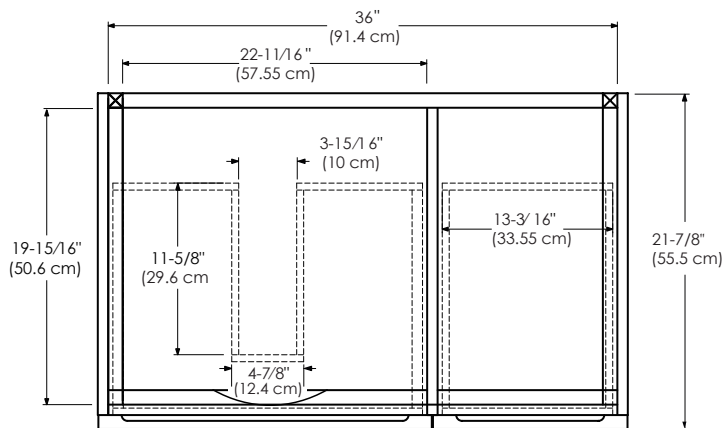

MODEL: 036036-L-FINISH
036036-R-FINISH

SPECIFICATION SHEET

CONTEMPO COLLECTION

- Soft Close and Full Extension drawers with Dovetail construction
- Under mount glides
- Decorative drawer with glass side panels
- Matching finish throughout the interior
- Optional Drawer Organizer and Motion Sensor LED Light
- Matching Mirror, Medicine Cabinet and Wall Cabinet
- One large drawer with hidden drawer

Shown as left (L)

TOP VIEW

FRONT VIEW

SIDE VIEW