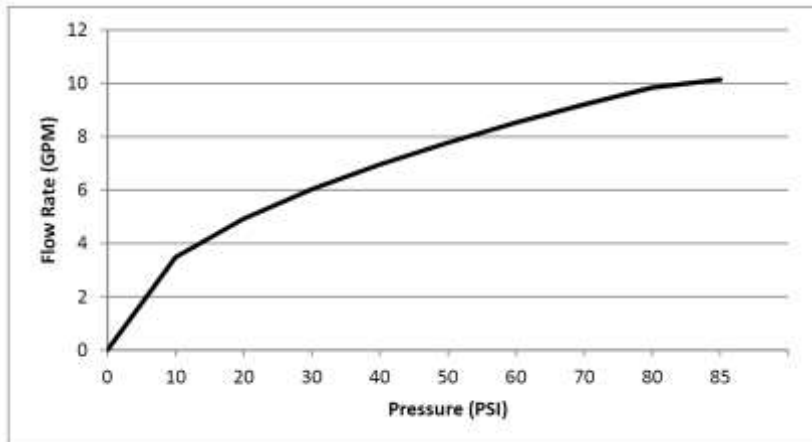

**SS-TH500**  
Miniature Thermostatic Valve

Meets the applicable requirements of ASME A112.18.1-2005/CSA B125.1-05, entitled "Plumbing Supply Fittings"

**WATERMARK** DESIGNS 2/12/2018

350 Dewitt Ave Brooklyn NY 11207 USA T 718 257 2800 F 718 257 2144 info@watermark-designs.com