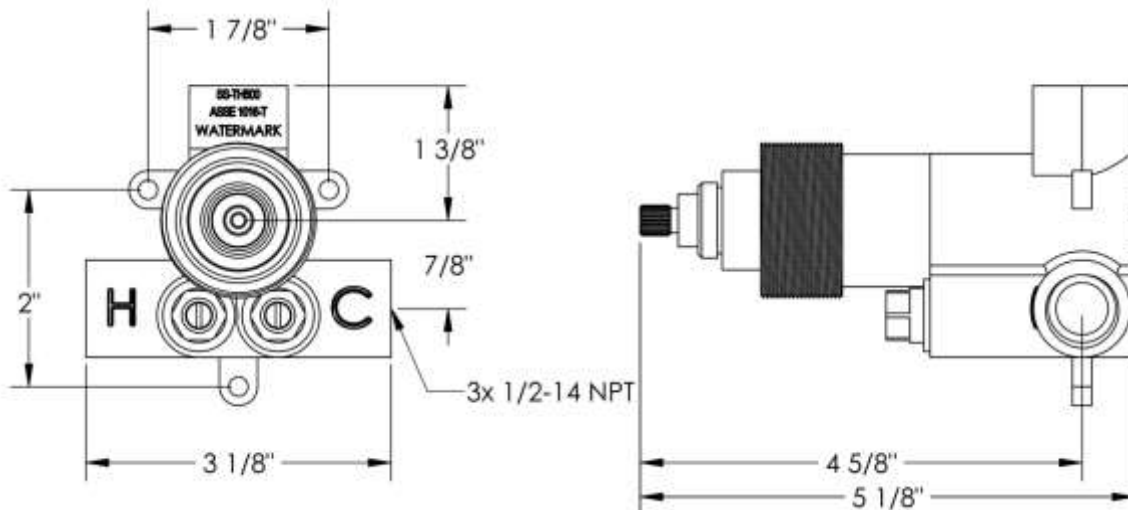

**SS-TH500**  
Miniature Thermostatic Valve

Meets the applicable requirements of ASME A112.18.1-2005/CSA B125.1-05, entitled "Plumbing Supply Fittings"

**WATERMARK** DESIGNS 2/12/2018

350 Dewitt Ave Brooklyn NY 11207 USA T 718 257 2800 F 718 257 2144 info@watermark-designs.com