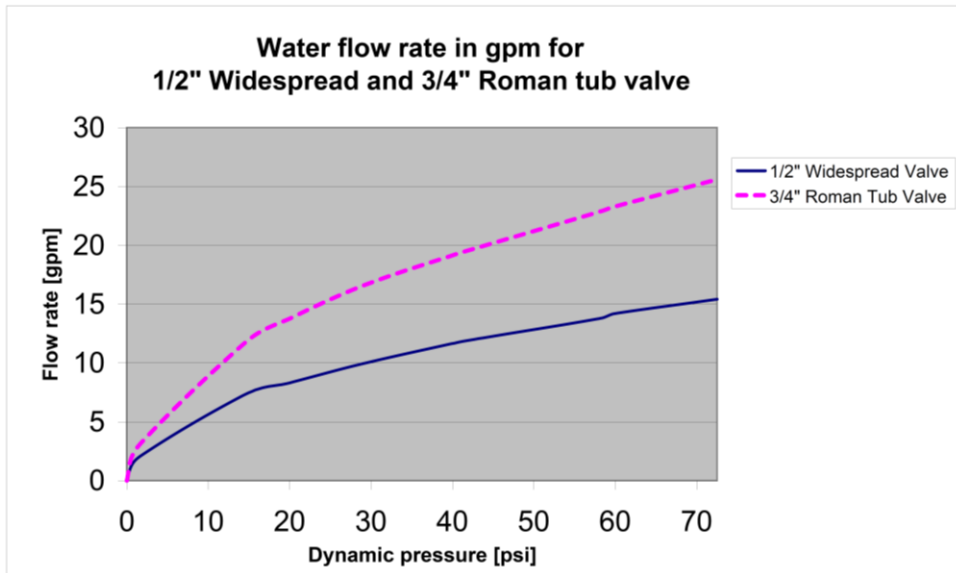

SS-508
Roman Tub Valve

Meets the applicable requirements of ASME A112.18.1-2005/CSA B125.1-05, entitled "Plumbing Supply Fittings"