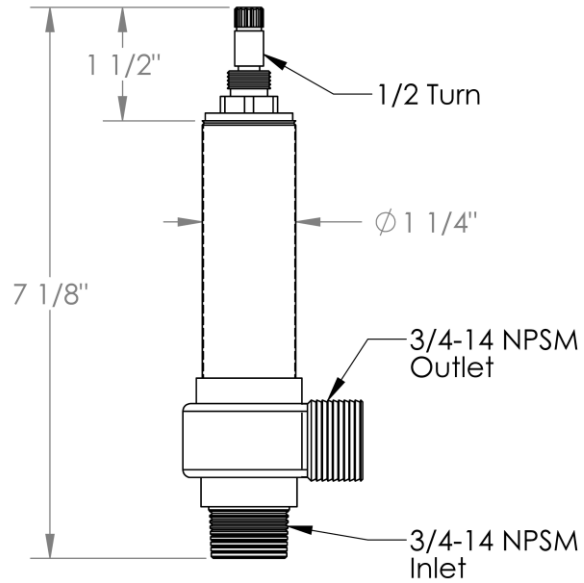

SS-508
Roman Tub Valve

Meets the applicable requirements of ASME A112.18.1-2005/CSA B125.1-05, entitled "Plumbing Supply Fittings"