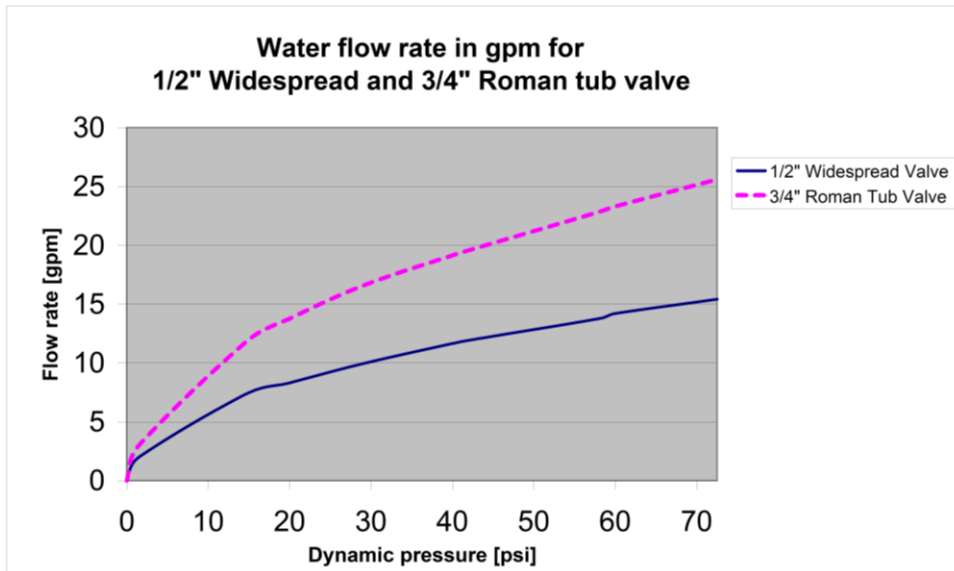

SS-502
Widespread/Bidet Valve

Meets the applicable requirements of ASME A112.18.1-2005/CSA B125.1-05, entitled "Plumbing Supply Fittings"