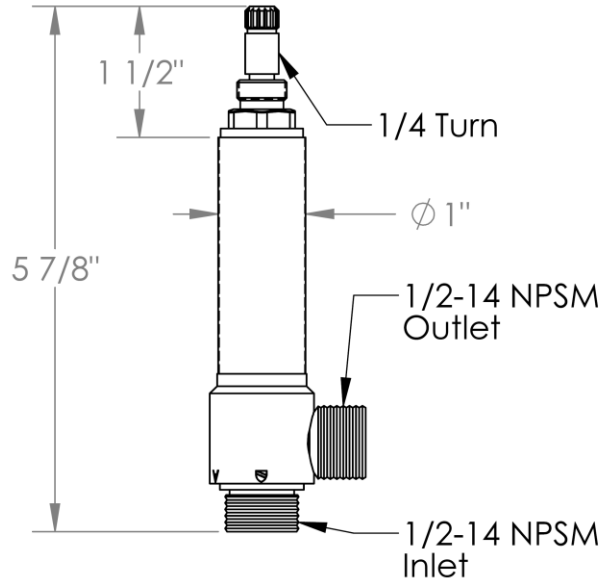

SS-502
Widespread/Bidet Valve

Meets the applicable requirements of ASME A112.18.1-2005/CSA B125.1-05, entitled "Plumbing Supply Fittings"