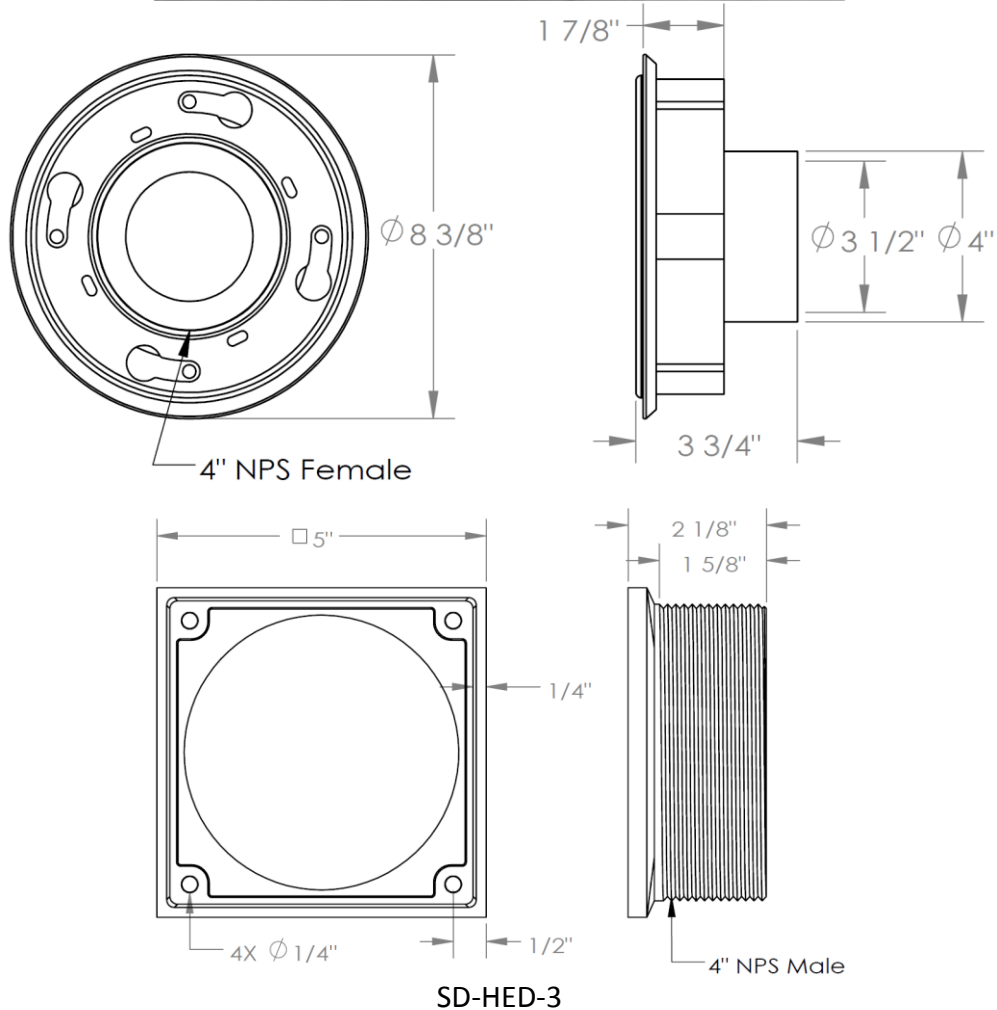

**SD- PVC -3**

PVC Rough Kit - 3" Includes Adjustable head with mud guard (SD-HED-2), and PVC with clamping collar

**WATERMARK DESIGNS 6/5/2015**