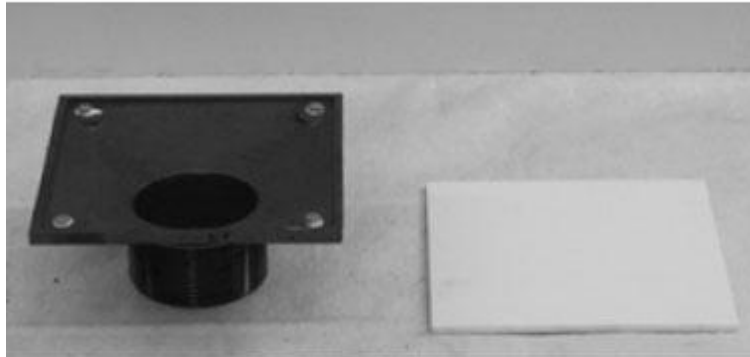

SD-HED-2

Brass Head and Mud Guard Only - 2"

WATERMARK DESIGNS 6/5/2015

350 Dewitt Ave Brooklyn NY 11207 USA T 718 257 2800 F 718 257 2144 info@watermark-designs.com