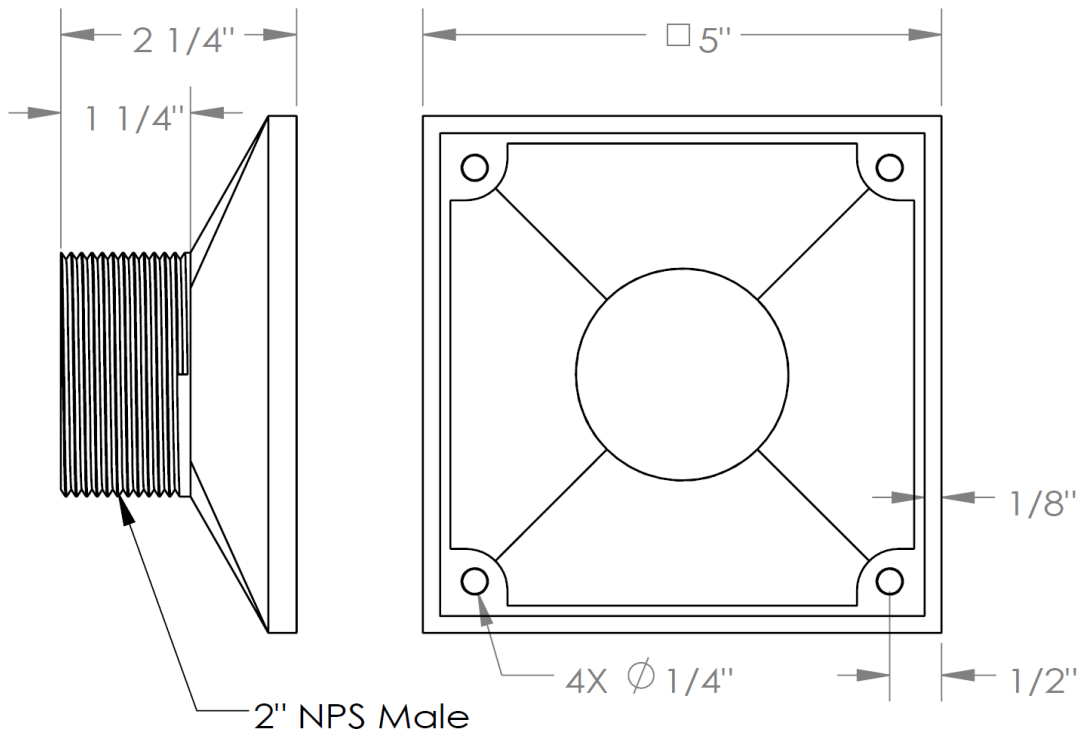

SD-HED-2

Brass Head and Mud Guard Only - 2"

WATERMARK DESIGNS 6/5/2015

350 Dewitt Ave Brooklyn NY 11207 USA T 718 257 2800 F 718 257 2144 info@watermark-designs.com