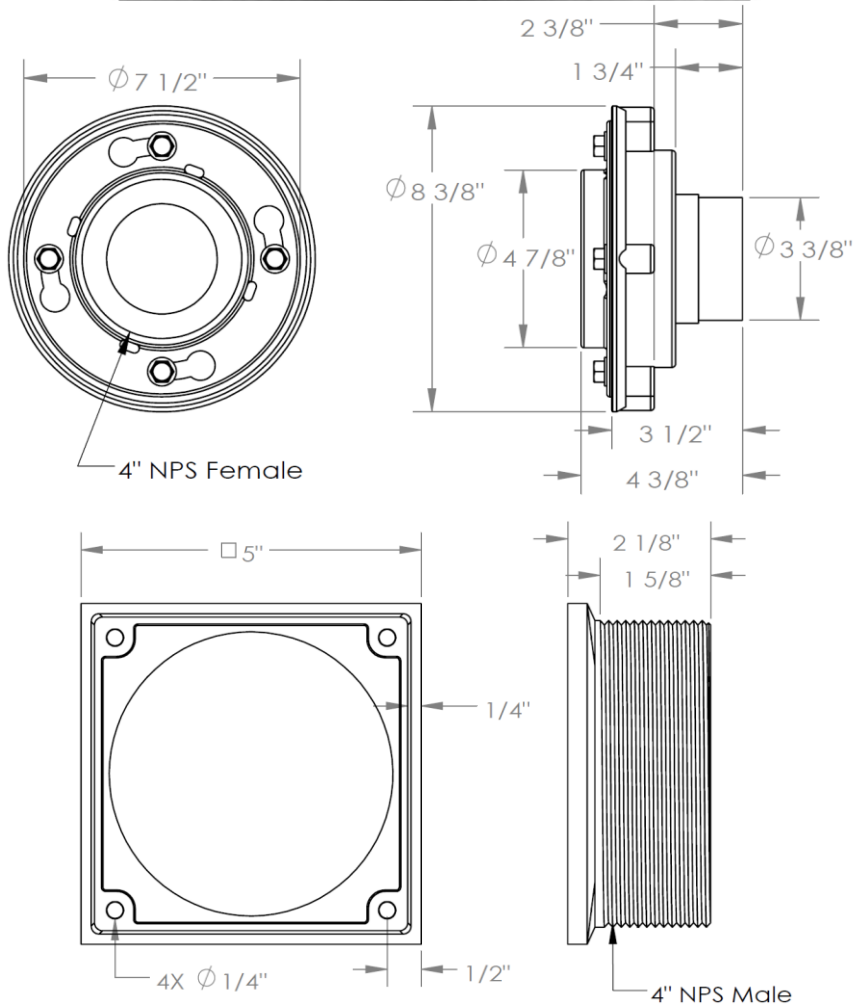

SD-CST-3

CST Rough Kit - 3" Includes Adjustable head with mud guard (SD-HED-2), and cast iron body with clamping collar

SD-HED-3