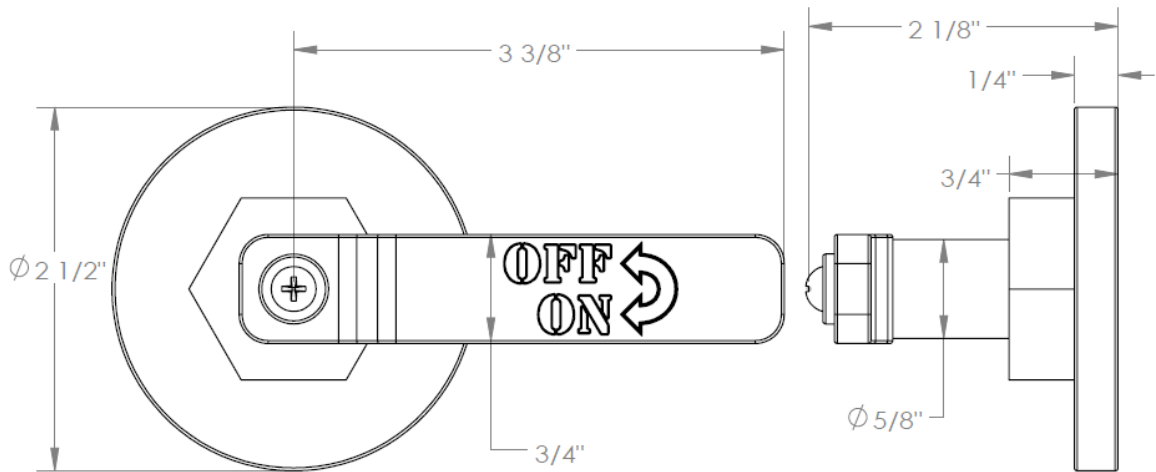

38-WTR-EV4
Wall Valve Trim Kit

WATERMARK DESIGNS 11/14/2014