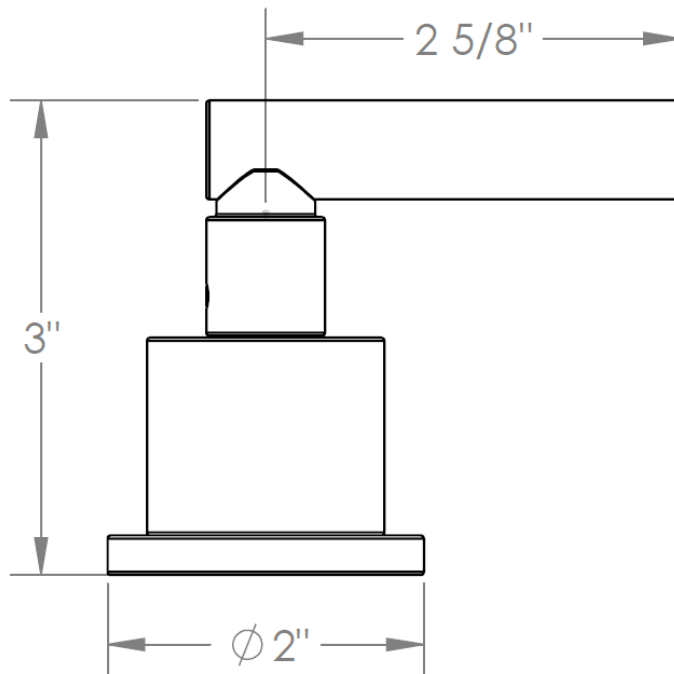

**27-THRMKT30-CL14-CL15**  
Trim Kit Only for Thermostatic Valve

**CL14-TRIM**  
Sense Lever

**CL15-TRIM**  
Sense-Cross