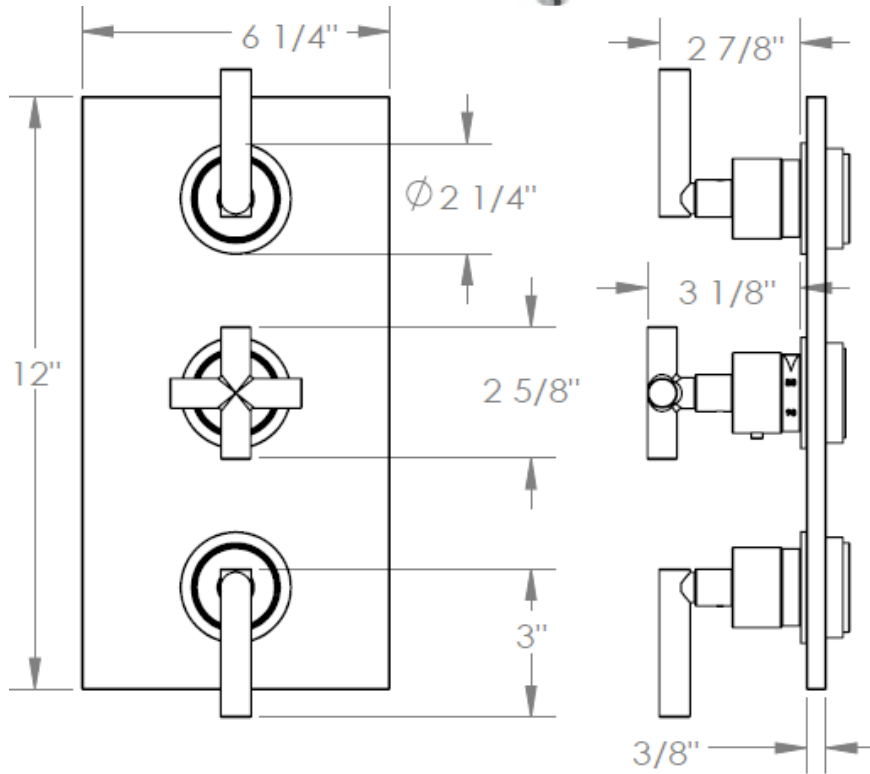

**27-THRMKT30-CL14-CL15**  
Trim Kit Only for Thermostatic Valve

**CL14-TRIM**  
Sense Lever

**CL15-TRIM**  
Sense-Cross