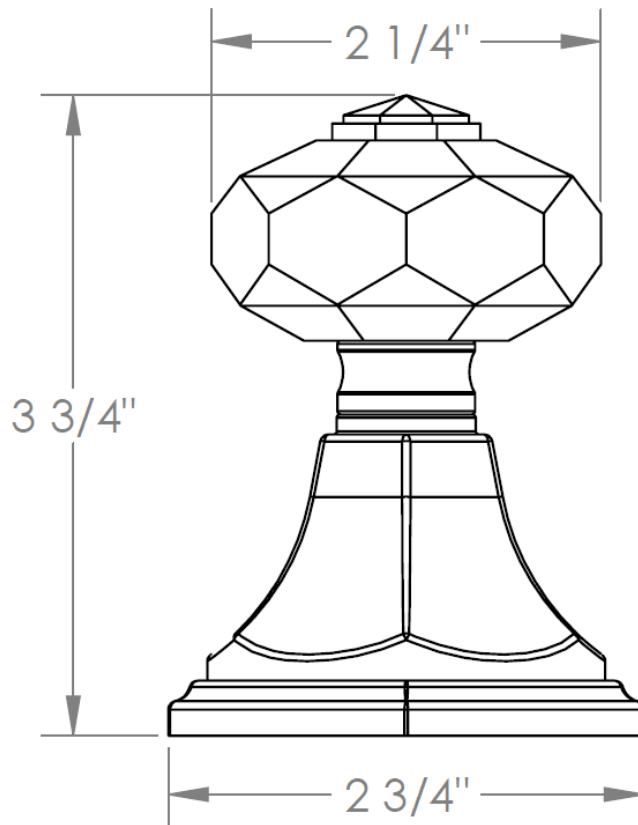

314-THRMKT20-CRY5

Trim Kit Only For Thermostatic Valve With Built In Control

WATERMARK DESIGNS 12/22/2014

CRY5-TRIM
Marmont

CRY4-TRIM
Roosevelt

WATERMARK DESIGNS 5/21/2015