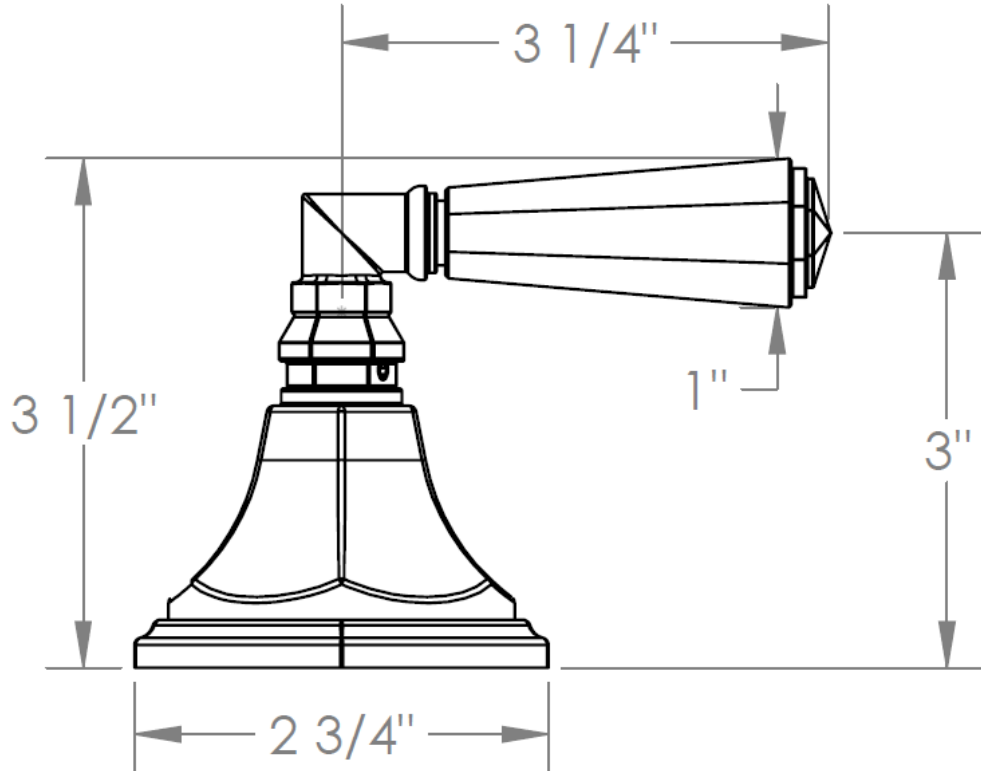

314-THRMKT20-CRY5

Trim Kit Only For Thermostatic Valve With Built In Control

WATERMARK DESIGNS 12/22/2014

CRY5-TRIM
Marmont

CRY4-TRIM
Roosevelt

WATERMARK DESIGNS 5/21/2015