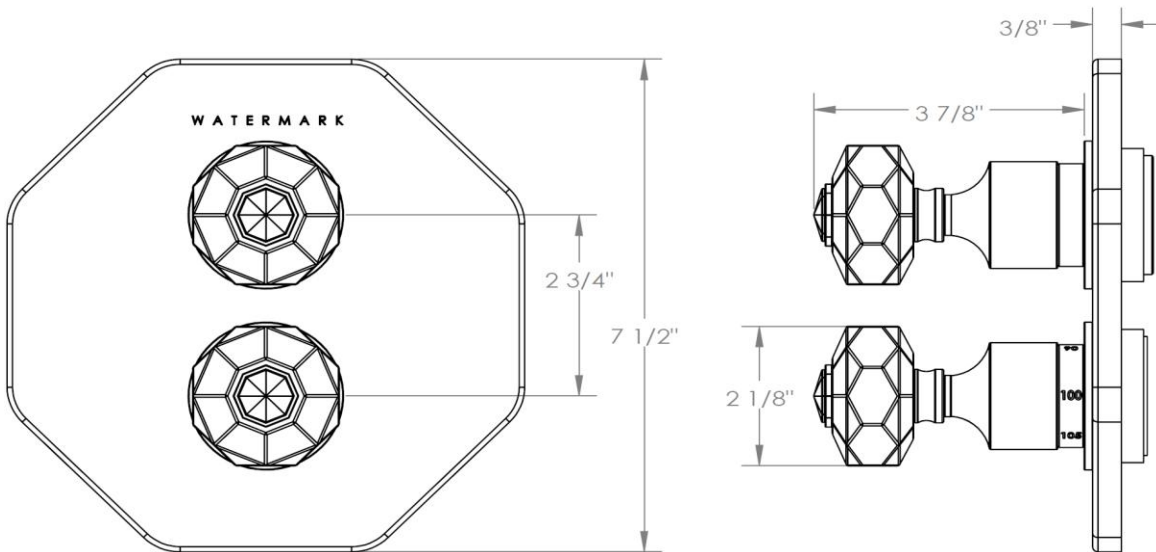

314-THRMKT20-CRY5

Trim Kit Only For Thermostatic Valve With Built In Control

WATERMARK DESIGNS 12/22/2014

CRY5-TRIM
Marmont

CRY4-TRIM
Roosevelt

WATERMARK DESIGNS 5/21/2015