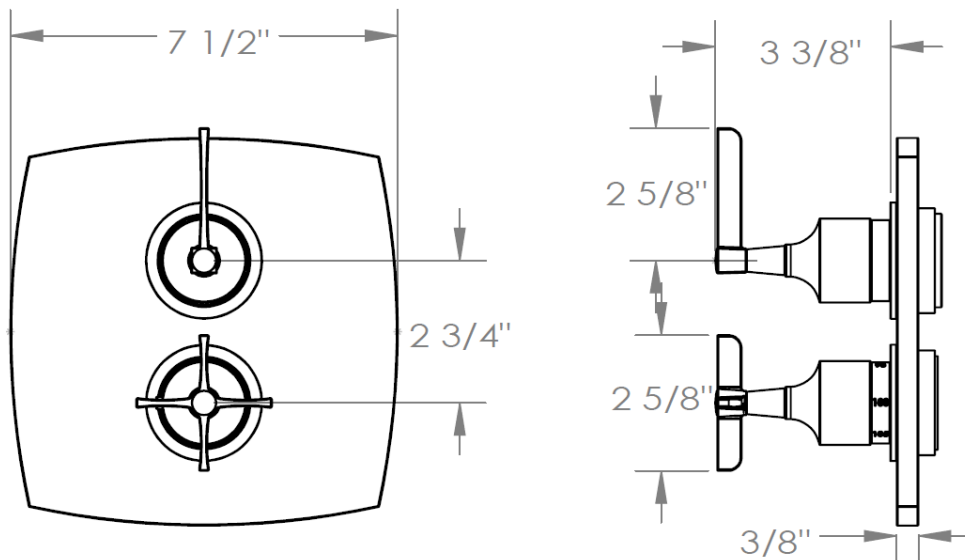

115-THRMKT20-MZ5

Trim Kit Only for Thermostatic Valve with Built In Control

WATERMARK DESIGNS 4/28/2015

MZ4-TRIM
Standard

MZ5-TRIM
Whitney