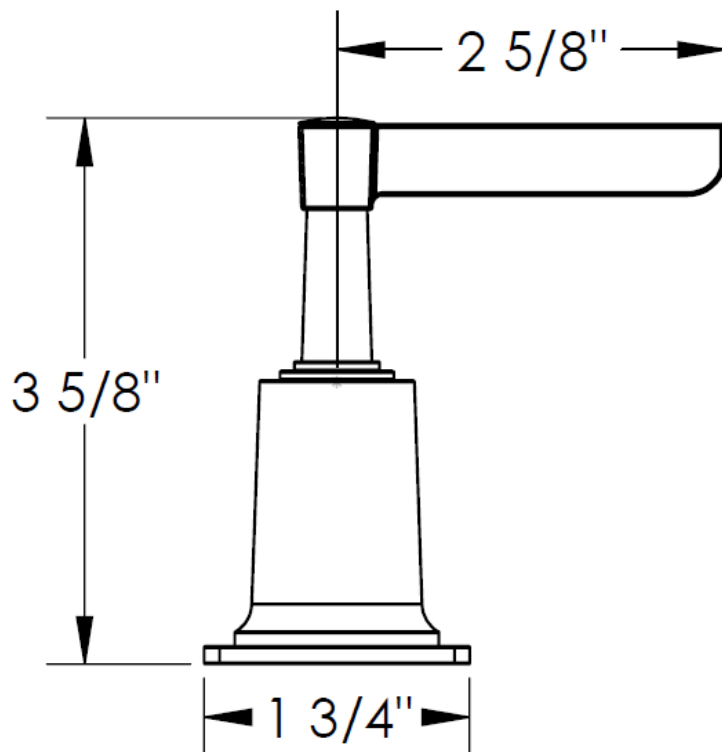

115-THRMKT20-MZ5

Trim Kit Only for Thermostatic Valve with Built In Control

WATERMARK DESIGNS 4/28/2015

MZ4-TRIM
Standard

MZ5-TRIM
Whitney