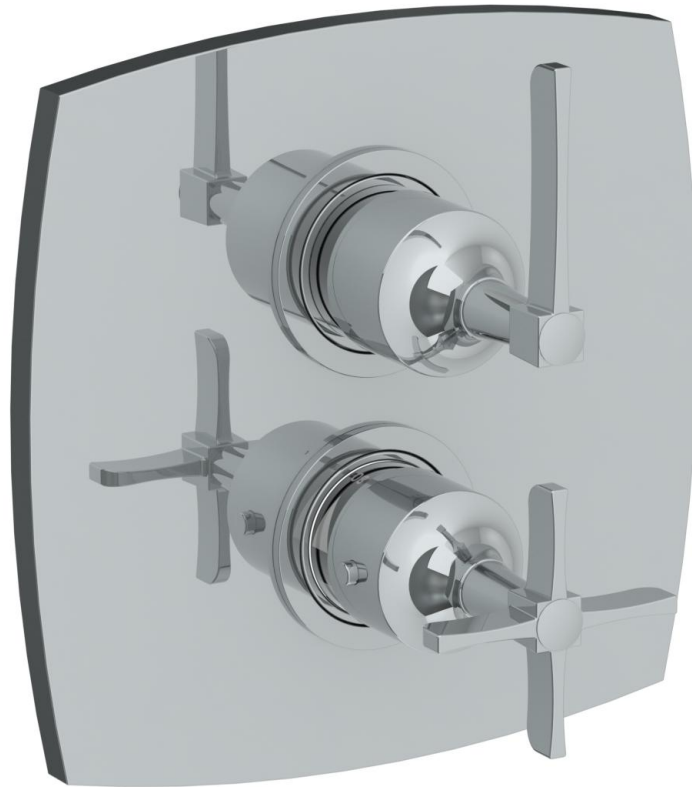

115-THRMKT20-MZ5

Trim Kit Only for Thermostatic Valve with Built In Control

WATERMARK DESIGNS 4/28/2015

MZ4-TRIM
Standard

MZ5-TRIM
Whitney