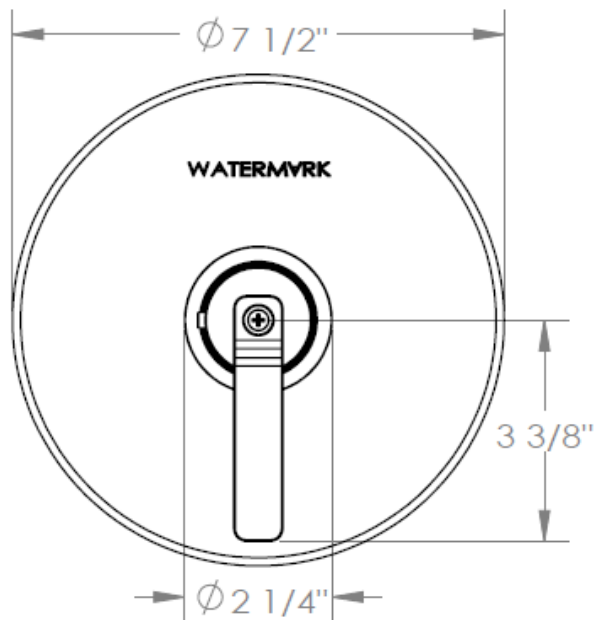

38-THRMKT10-EV4

Trim Kit for Thermostatic Valve

For use with SS-TH1000 or SS-TH3000 thermostatic valve

WATERMARK DESIGNS 11/14/2014