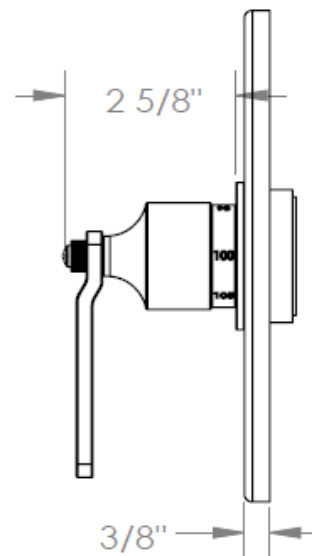

38-THRMKT10-EV4

Trim Kit for Thermostatic Valve

For use with SS-TH1000 or SS-TH3000 thermostatic valve

WATERMARK DESIGNS 11/14/2014