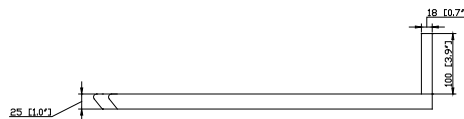

- 72W x 22D x 34H (inches)

Components

Mirror	WINDSOR -M30-WA	WINDSOR -M34-WA
Vanity Top	WINDSOR-SUT73GB	
Sink	CUM18WT	CUM18LN

Product Diagrams

Front

Back

Side

Top

Colors / Finishes

Black

Nominal Dimension

- 73.7W x 22.8D x 1H inches
- 1872x 579 x 25 mm

Components

Sink	CUM18WT	CUM18LN
Vanity	WINDSOR-V72-WT	WINDSOR-V72-WA

Product Diagrams

Avanity

CUM18LN / CUM18WT

Features

- Vitreous China
- Undermount application

Colors / Finishes

- WT - White
- LN - Linen

Nominal Dimension

- 18.1W x 15D x 7.9H inches
- 458 x 380 x 200 mm

Components