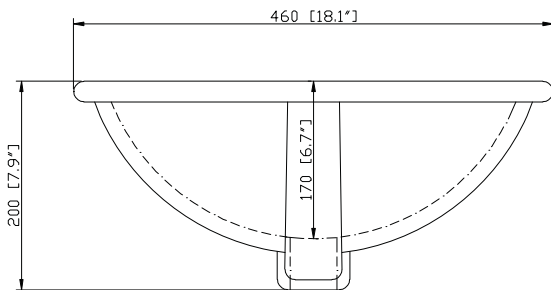

Product Diagrams

Front