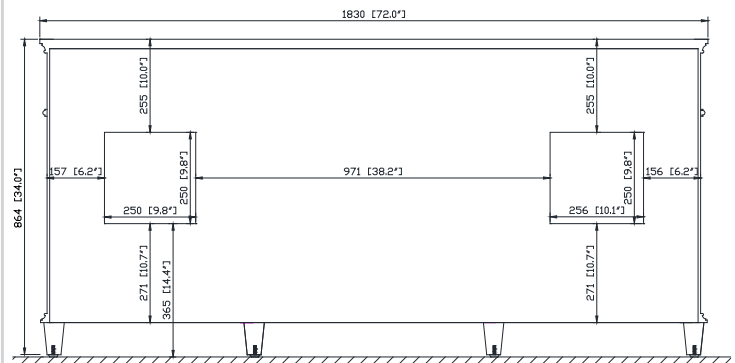

- 72W x 22D x 34H (inches)

Components

Mirror	WINDSOR -M30-WA	WINDSOR -M34-WA
Vanity Top	WINDSOR-SUT73GB	
Sink	CUM18WT	CUM18LN

Product Diagrams

Front

Back

Side

Top

Colors / Finishes

Black

Nominal Dimension

- 73.7W x 22.8D x 1H inches
- 1872x 579 x 25 mm

Components

Sink	CUM18WT	CUM18LN
Vanity	WINDSOR-V72-WT	WINDSOR-V72-WA

Product Diagrams

Avanity

CUM18LN / CUM18WT

Features

- Vitreous China
- Undermount application

Colors / Finishes

- WT - White
- LN - Linen

Nominal Dimension

- 18.1W x 15D x 7.9H inches
- 458 x 380 x 200 mm

Components