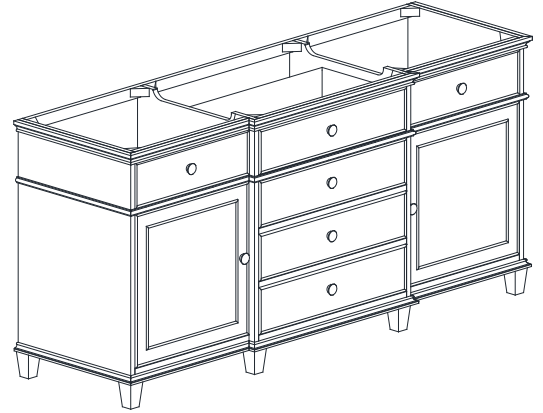

Avanity

WINDSOR -V72-WA

Features

- Solid poplar frame and birch veneer MDF
- 2 soft-close doors
- 4 soft-close drawers
- Adjustable height levelers
- Under counter application

Colors / Finishes

- Walnut

Nominal Dimension

- 72W x 22D x 34H (inches)

Components

Mirror	WINDSOR -M30-WA	WINDSOR -M34-WA
Vanity Top	WINDSOR-SUT73GB	
Sink	CUM18WT	CUM18LN

Product Diagrams

Front

Back

Side

Top

Colors / Finishes

Black

Nominal Dimension

- 73.7W x 22.8D x 1H inches
- 1872x 579 x 25 mm

Components

Sink	CUM18WT	CUM18LN
Vanity	WINDSOR-V72-WT	WINDSOR-V72-WA

Product Diagrams

Avanity

CUM18LN / CUM18WT

Features

- Vitreous China
- Undermount application

Colors / Finishes

- WT - White
- LN - Linen

Nominal Dimension

- 18.1W x 15D x 7.9H inches
- 458 x 380 x 200 mm

Components