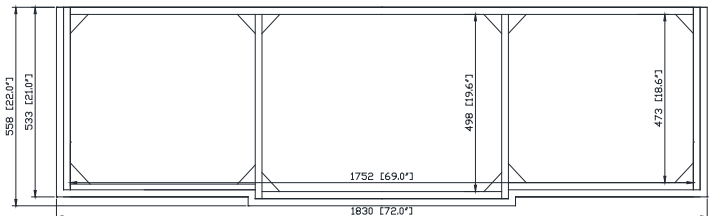

Avanity

WINDSOR -V72-WA

Features

- Solid poplar frame and birch veneer MDF
- 2 soft-close doors
- 4 soft-close drawers
- Adjustable height levelers
- Under counter application

Colors / Finishes

- Walnut

Nominal Dimension

- 72W x 22D x 34H (inches)

Components

Mirror	WINDSOR -M30-WA	WINDSOR -M34-WA
Vanity Top	WINDSOR-SUT73GB	
Sink	CUM18WT	CUM18LN

Product Diagrams

Front

Back

Side

Top

Colors / Finishes

Black

Nominal Dimension

- 73.7W x 22.8D x 1H inches
- 1872x 579 x 25 mm

Components

Sink	CUM18WT	CUM18LN
Vanity	WINDSOR-V72-WT	WINDSOR-V72-WA

Product Diagrams

Avanity

CUM18LN / CUM18WT

Features

- Vitreous China
- Undermount application

Colors / Finishes

- WT - White
- LN - Linen

Nominal Dimension

- 18.1W x 15D x 7.9H inches
- 458 x 380 x 200 mm

Components