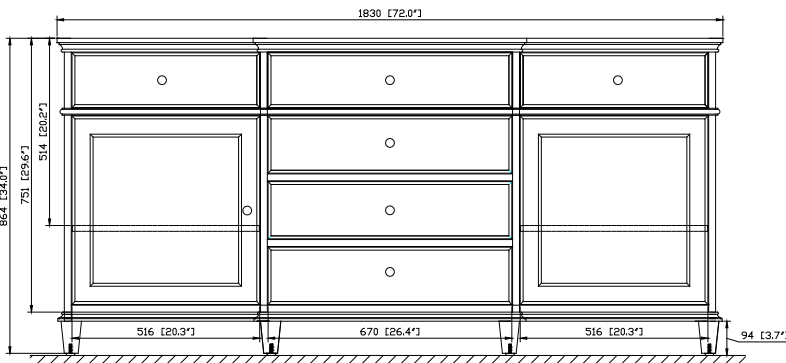

Avanity

WINDSOR -V72-WA

Features

- Solid poplar frame and birch veneer MDF
- 2 soft-close doors
- 4 soft-close drawers
- Adjustable height levelers
- Under counter application

Colors / Finishes

- Walnut

Nominal Dimension

- 72W x 22D x 34H (inches)

Components

Mirror	WINDSOR -M30-WA	WINDSOR -M34-WA
Vanity Top	WINDSOR-SUT73GB	
Sink	CUM18WT	CUM18LN

Product Diagrams

Front

Back

Side

Top

Colors / Finishes

Black

Nominal Dimension

- 73.7W x 22.8D x 1H inches
- 1872x 579 x 25 mm

Components

Sink	CUM18WT	CUM18LN
Vanity	WINDSOR-V72-WT	WINDSOR-V72-WA

Product Diagrams

Avanity

CUM18LN / CUM18WT

Features

- Vitreous China
- Undermount application

Colors / Finishes

- WT - White
- LN - Linen

Nominal Dimension

- 18.1W x 15D x 7.9H inches
- 458 x 380 x 200 mm

Components