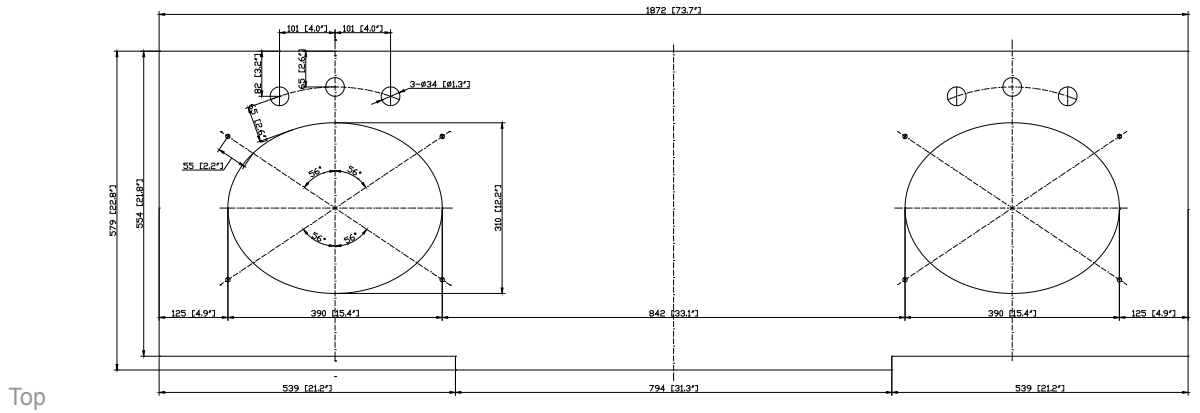

- 72W x 22D x 34H (inches)

Components

Mirror	WINDSOR -M30-WA	WINDSOR -M34-WA
Vanity Top	WINDSOR-SUT73GB	
Sink	CUM18WT	CUM18LN

Product Diagrams

Front

Back

Side

Top

Colors / Finishes

Black

Nominal Dimension

- 73.7W x 22.8D x 1H inches
- 1872x 579 x 25 mm

Components

Sink	CUM18WT	CUM18LN
Vanity	WINDSOR-V72-WT	WINDSOR-V72-WA

Product Diagrams

Avanity

CUM18LN / CUM18WT

Features

- Vitreous China
- Undermount application

Colors / Finishes

- WT - White
- LN - Linen

Nominal Dimension

- 18.1W x 15D x 7.9H inches
- 458 x 380 x 200 mm

Components