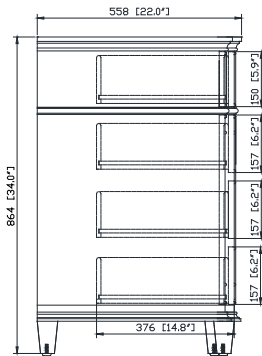

- 72W x 22D x 34H (inches)

Components

Mirror	WINDSOR -M30-WA	WINDSOR -M34-WA
Vanity Top	WINDSOR-SUT73GB	
Sink	CUM18WT	CUM18LN

Product Diagrams

Front

Back

Side

Top

Colors / Finishes

Black

Nominal Dimension

- 73.7W x 22.8D x 1H inches
- 1872x 579 x 25 mm

Components

Sink	CUM18WT	CUM18LN
Vanity	WINDSOR-V72-WT	WINDSOR-V72-WA

Product Diagrams

Avanity

CUM18LN / CUM18WT

Features

- Vitreous China
- Undermount application

Colors / Finishes

- WT - White
- LN - Linen

Nominal Dimension

- 18.1W x 15D x 7.9H inches
- 458 x 380 x 200 mm

Components