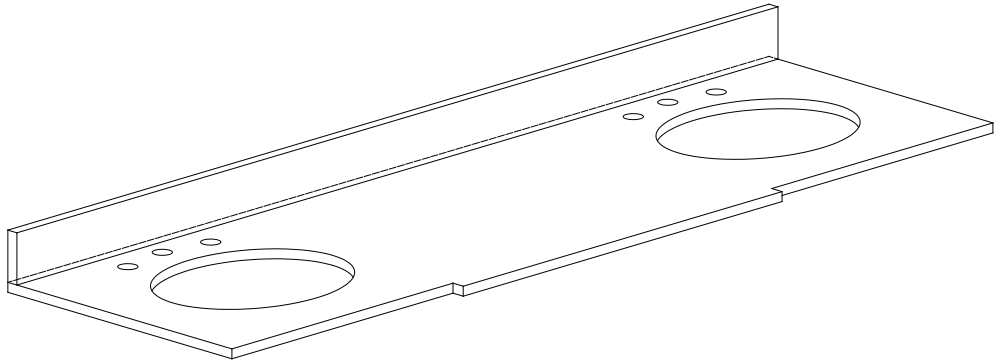

- 72W x 22D x 34H (inches)

Components

Mirror	WINDSOR -M30-WA	WINDSOR -M34-WA
Vanity Top	WINDSOR-SUT73GB	
Sink	CUM18WT	CUM18LN

Product Diagrams

Front

Back

Side

Top

For customer support please call 626 404 7678 weekdays 9:00 to 6:00 PST

Avanity

WINDSOR-SUT73BK

Features

- Natural black granite
- Top cutout for dual undermount sink
- Top pre-drilled for 8" widespread faucet
- 4" backsplash included

Colors / Finishes

Black

Nominal Dimension

- 73.7W x 22.8D x 1H inches
- 1872x 579 x 25 mm

Components

Sink	CUM18WT	CUM18LN
Vanity	WINDSOR-V72-WT	WINDSOR-V72-WA

Product Diagrams

Avanity

CUM18LN / CUM18WT

Features

- Vitreous China
- Undermount application

Colors / Finishes

- WT - White
- LN - Linen

Nominal Dimension

- 18.1W x 15D x 7.9H inches
- 458 x 380 x 200 mm

Components