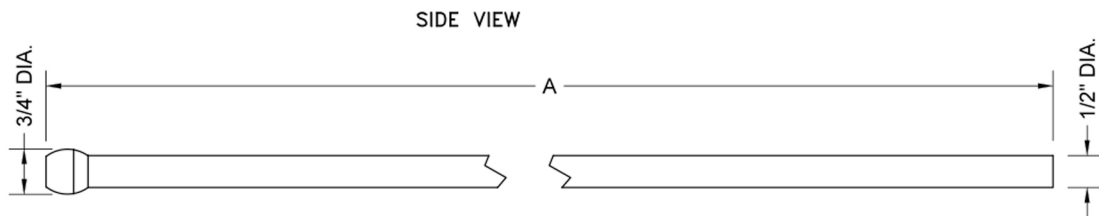

# Flexible Smooth Copper 1/2" O.D. x 20" Long Faucet Supply Tube

**Model #: 6620-**

**FEATURES:**

- Use with 1/2" O.D. supply valves
- Not available in ULB

**AVAILABLE FINISHES:**

Polished Chrome (PCH)	Satin Chrome (SC)	Bronze Umber (BU)
Satin Nickel (SN)	Pewter (PEW)	Caramel Bronze (CB)
Polished Nickel (PN)	Antique Brass (AB)	Antique Copper (ACU)
Oil-Rubbed Bronze (ORB)	Polished Brass (PB)	Polished Copper (PCU)
Vintage Bronze (VB)	Satin Brass (SB)	Matte Black (MBK)
Satin Gold (SG)	Polished Gold (PG)	Black Nickel (BKN)
White (WH)	Satin Cooper (SCU)	Almond (ALD)
Amber (AMB)	Azure Blue (AZB)	Coral (COR)
Mint Green (GRN)	Stone Grey (GRY)	Lilac (LAC)
Light Blue (LBL)	Limon (LIM)	Plum (PLM)
Pink (PNK)	Red (RED)	Graphite (GPH)
Aged Unlacquered Brass (AUB)		

**SPECIFICATION DRAWING:**

JACLO FAUCET SUPPLY TUBE		
PART. #	DESCRIPTION	A
6612-	1/2" OD x 12" FAUCET SUPPLY TUBE	12"
6620-	1/2" OD x 20" FAUCET SUPPLY TUBE	20"

**COMPLIANCES:**

Complies with: ASME A112.18.1-2012/CSA B125.1-12