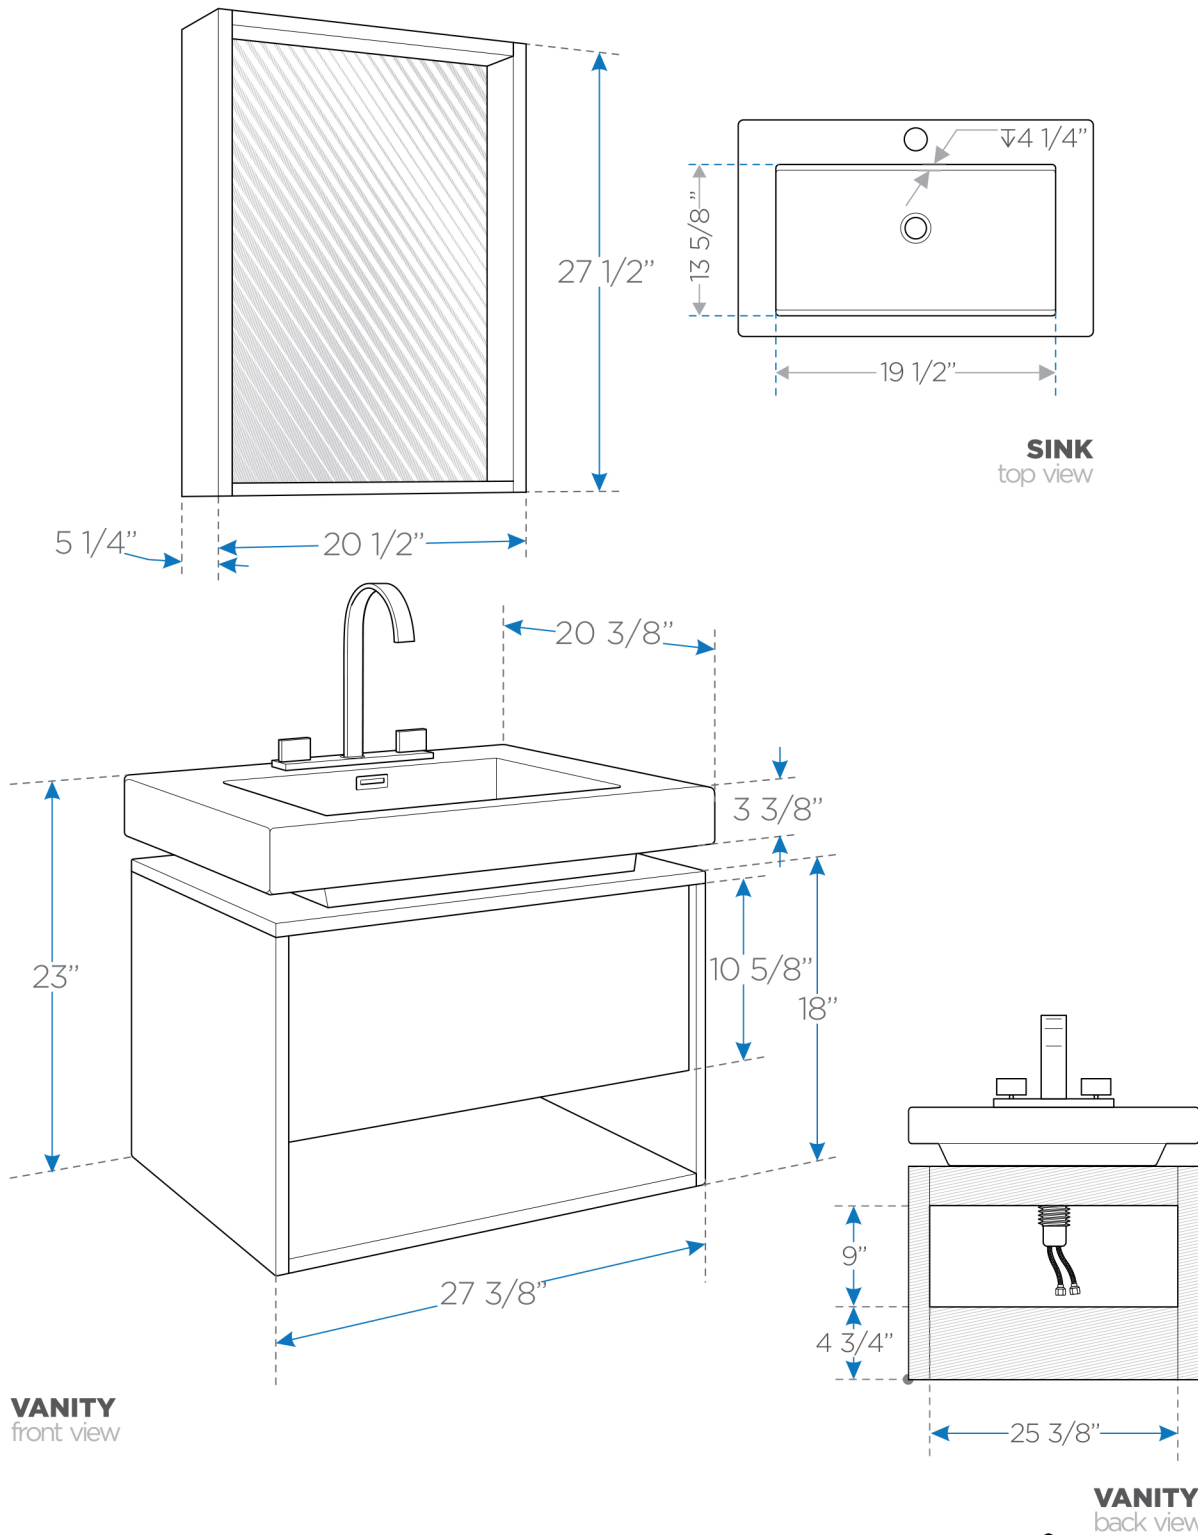

## Modern Bathroom Vanity w/Pop Open Drawer

**BOX DIMENSIONS: L30" W30 1/4" H28 1/2" GW.108LB**