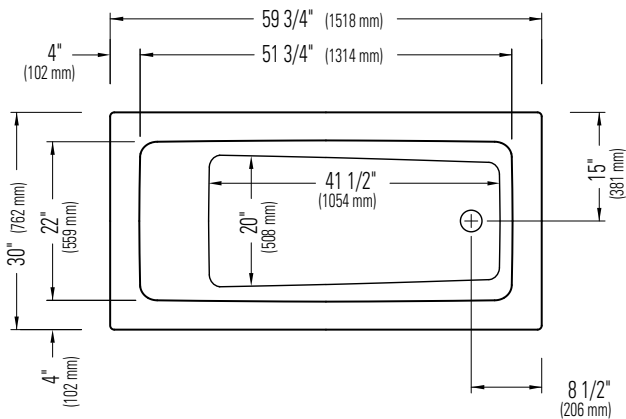

Produits Neptune

ZEN 3060

WITH OR WITHOUT ARMRESTS

Bathtub

Without armrests

With armrests

*A bathtub fitted with back jets can cause the pump to protrude by approximately 3" from the overall dimension.

**All dimensions are approximate and subject to change without notice. Please refer to the installation guide before beginning the installation