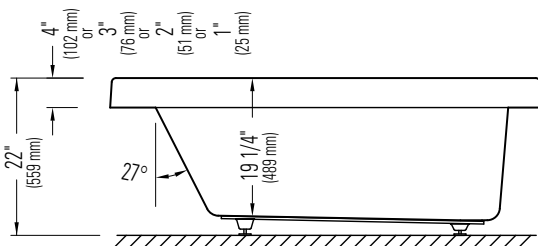

Produits Neptune

ZEN 3060

WITH OR WITHOUT ARMRESTS

Bathtub

Without armrests

With armrests

*A bathtub fitted with back jets can cause the pump to protrude by approximately 3" from the overall dimension.

**All dimensions are approximate and subject to change without notice. Please refer to the installation guide before beginning the installation