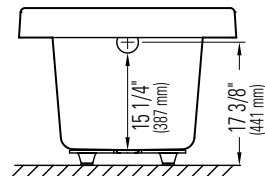

Produits Neptune

ZEN 3060

WITH OR WITHOUT ARMRESTS

Bathtub

Without armrests

With armrests

*A bathtub fitted with back jets can cause the pump to protrude by approximately 3" from the overall dimension.

**All dimensions are approximate and subject to change without notice. Please refer to the installation guide before beginning the installation