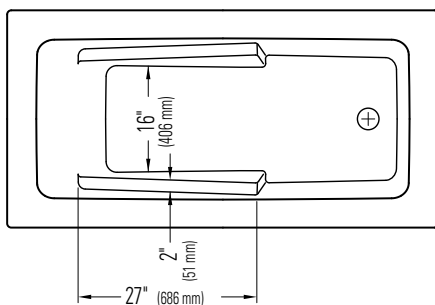

Produits Neptune

ZEN 3060

WITH OR WITHOUT ARMRESTS

Bathtub

Without armrests

With armrests

*A bathtub fitted with back jets can cause the pump to protrude by approximately 3" from the overall dimension.

**All dimensions are approximate and subject to change without notice. Please refer to the installation guide before beginning the installation