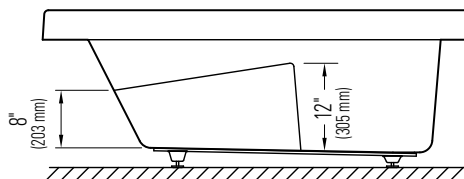

Produits Neptune

ZEN 3060

WITH OR WITHOUT ARMRESTS

Bathtub

Without armrests

With armrests

*A bathtub fitted with back jets can cause the pump to protrude by approximately 3" from the overall dimension.

**All dimensions are approximate and subject to change without notice. Please refer to the installation guide before beginning the installation