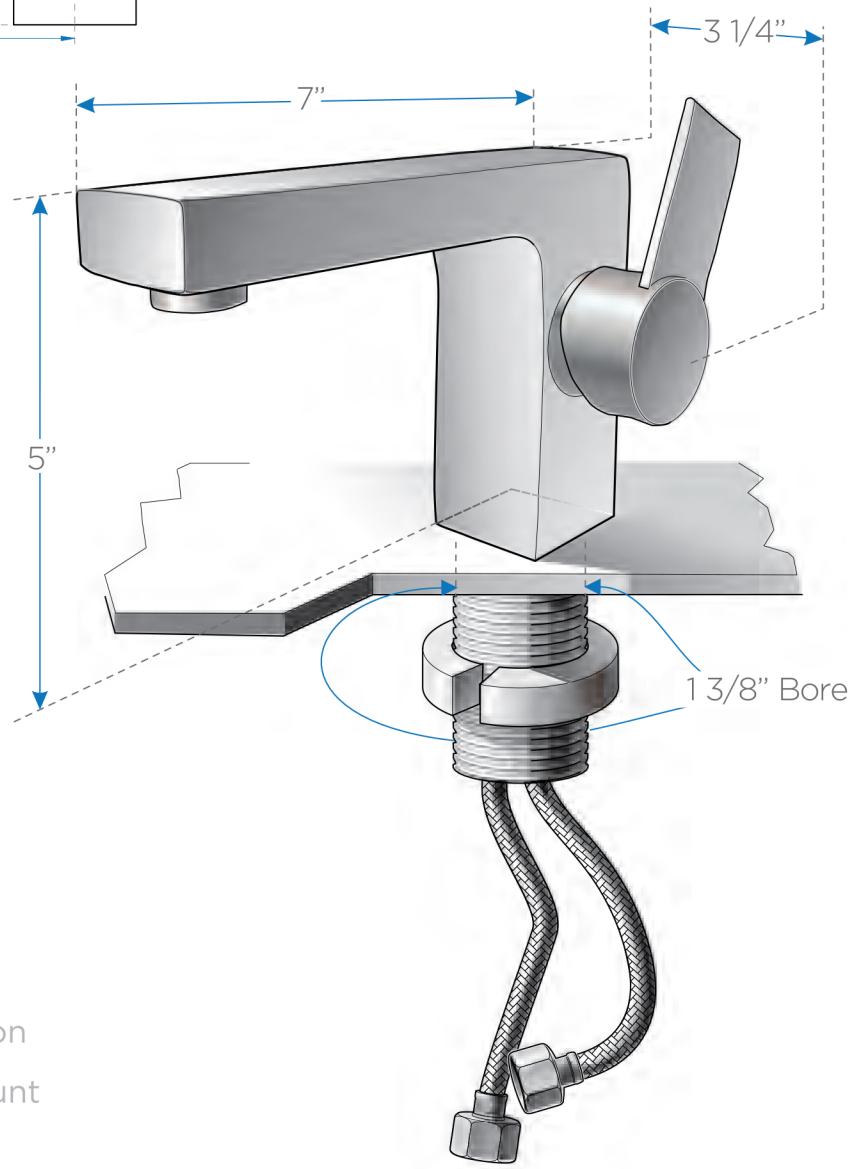

ISARUS

FFT1053CH

Single Hole Mount Bathroom Vanity Faucet

side view

FEATURES:

- Chrome Finish
- Ceramic Disc Valve
- 1/2" - 14 NPS Connection
- Single Hole Faucet Mount
- Solid Brass Body

BOX DIMENSIONS: L12" W8" H3 1/2" G.W.4 1/2LB