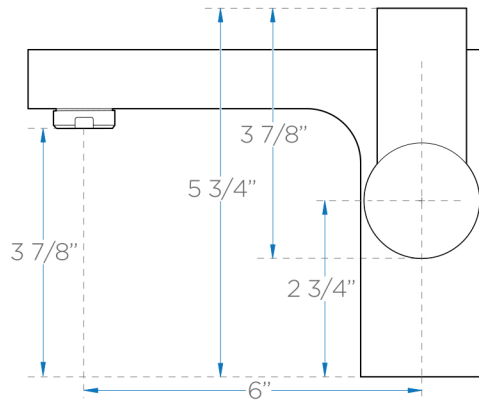

ISARUS

FFT1053CH

Single Hole Mount Bathroom Vanity Faucet

side view

FEATURES:

- Chrome Finish
- Ceramic Disc Valve
- 1/2" - 14 NPS Connection
- Single Hole Faucet Mount
- Solid Brass Body

BOX DIMENSIONS: L12" W8" H3 1/2" G.W.4 1/2LB