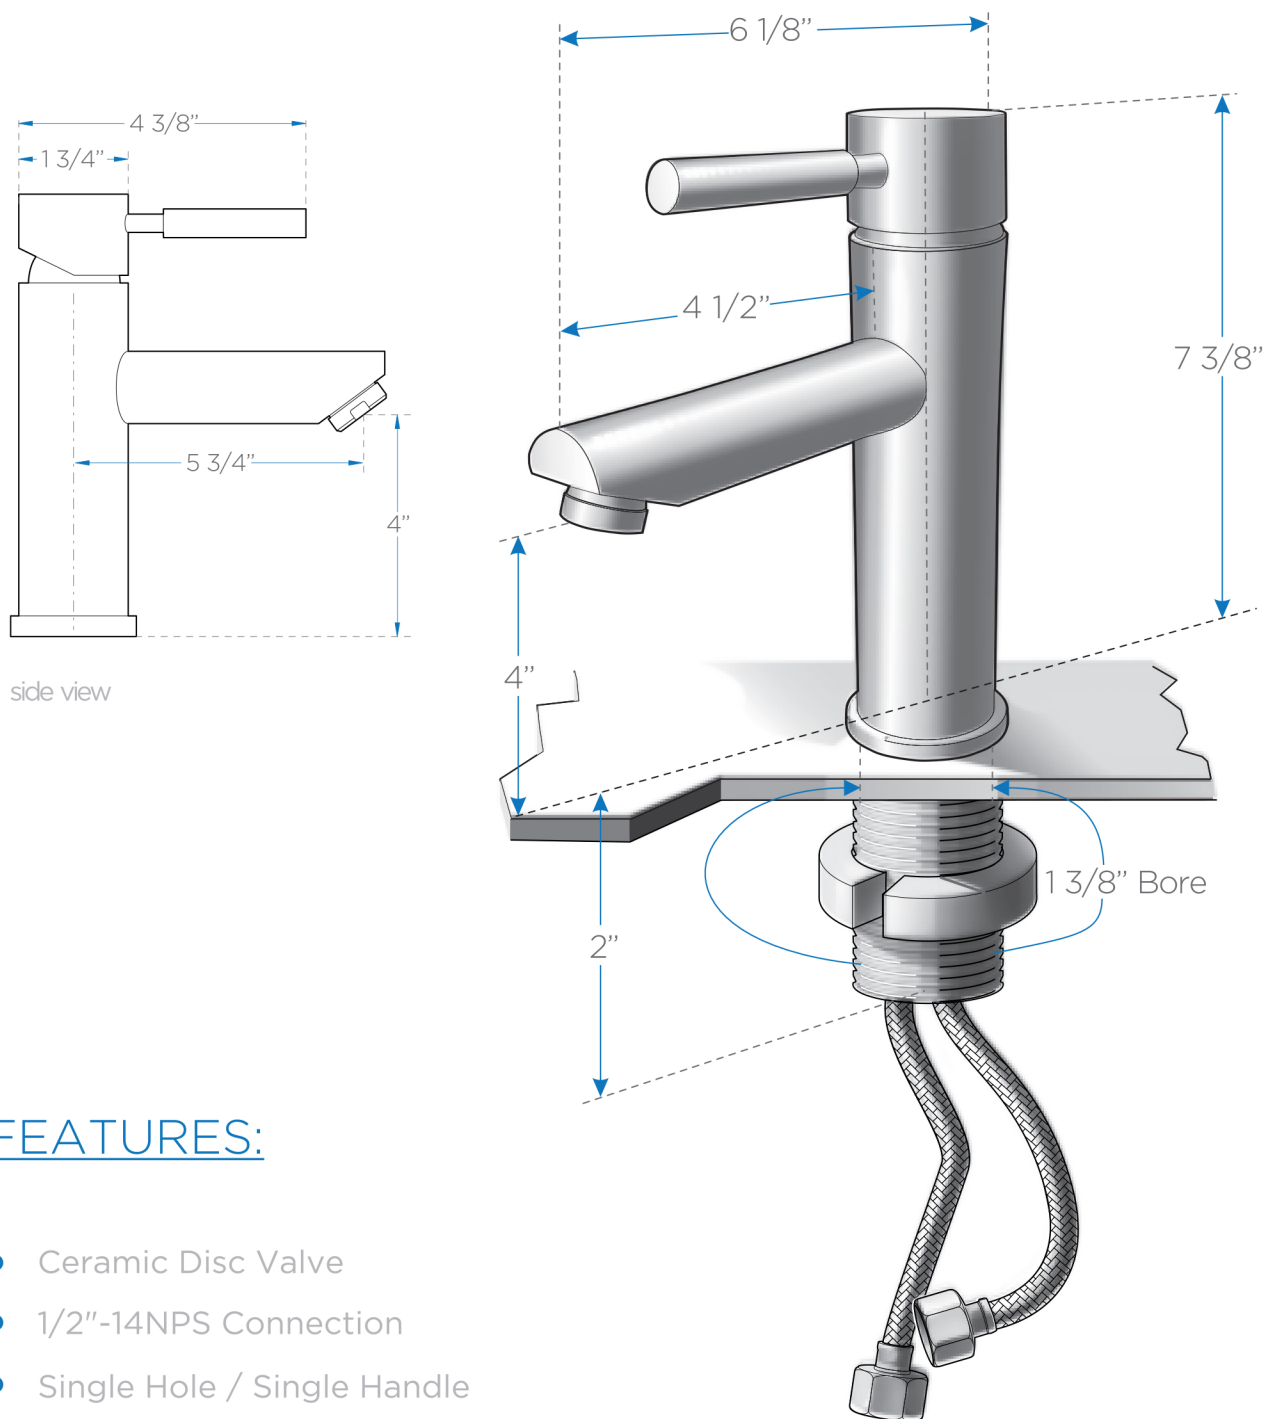

TARTARO

FFT1040CH

Single Hole Mount Bathroom Vanity Faucet

FEATURES:

- Ceramic Disc Valve
- 1/2"-14NPS Connection
- Single Hole / Single Handle
- Solid Brass Body

BOX DIMENSIONS: L12 1/2" W7" H2 1/2" G.W.3LB