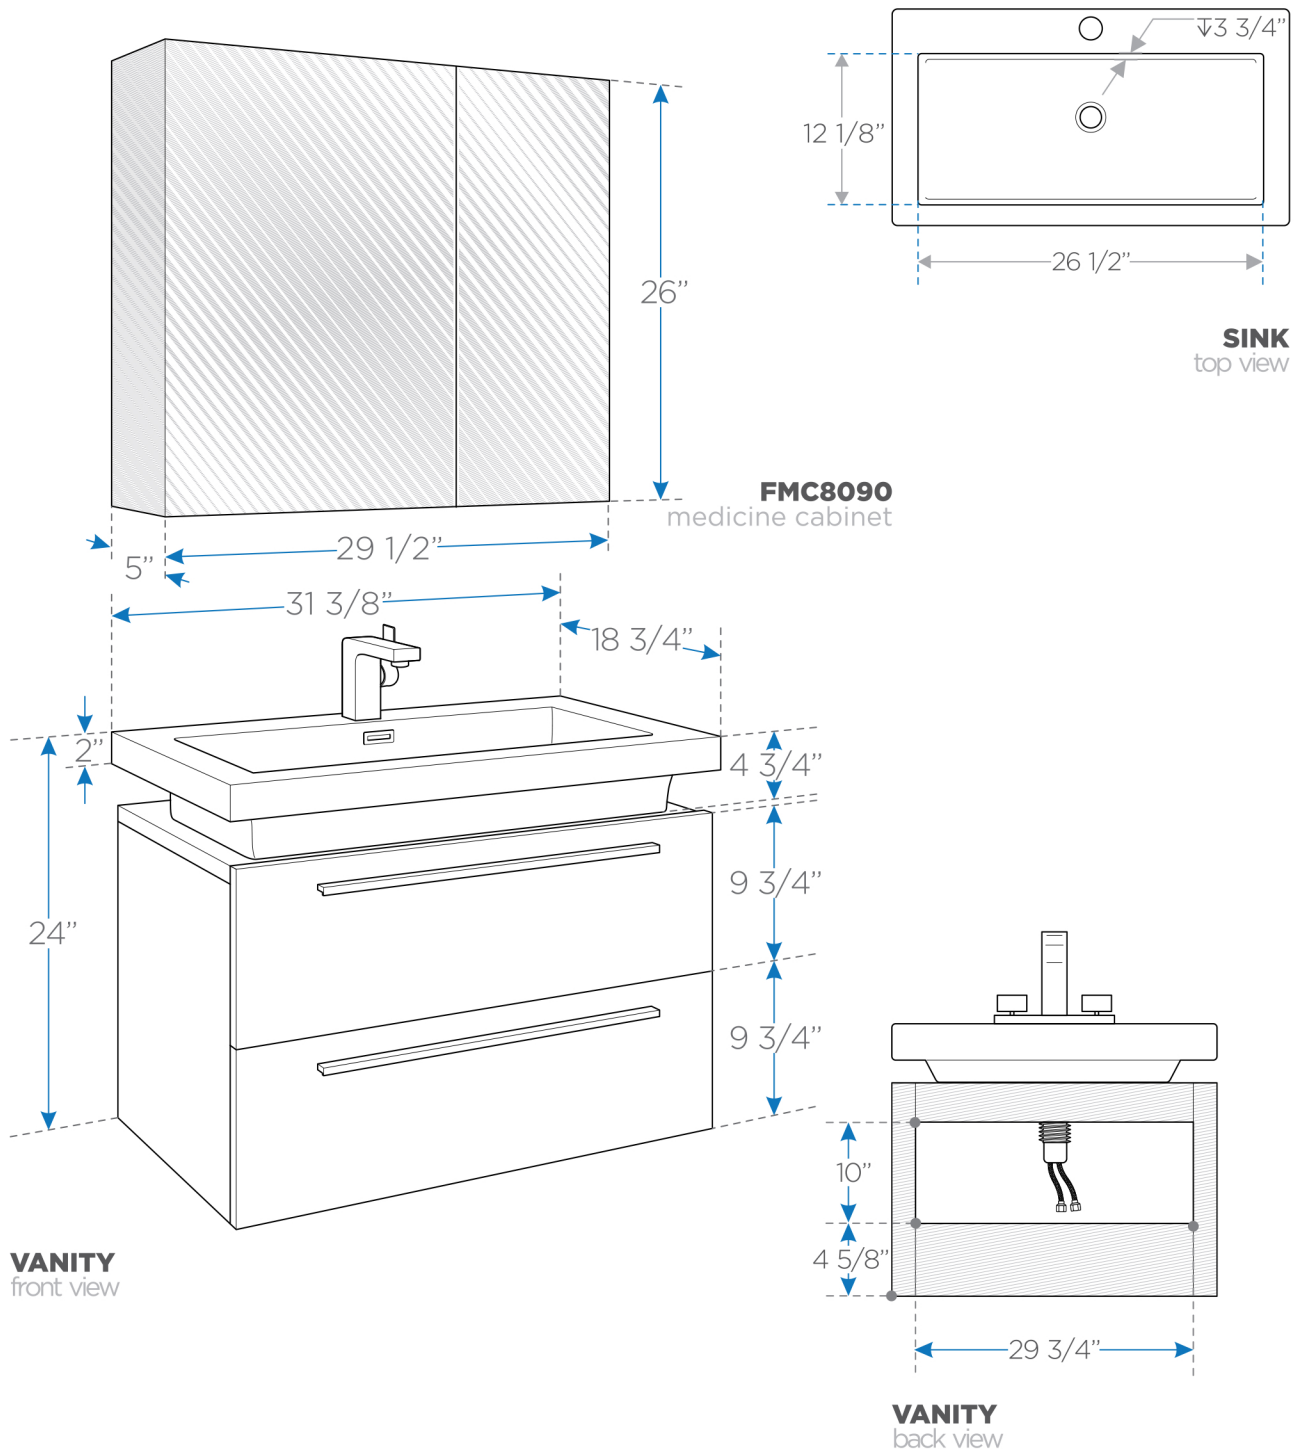

MEDIO

FVN8080

Modern Bathroom Vanity w/ Medicine Cabinet

BOX DIMENSIONS: L34" W28 1/2" H29" G.W.176 1/4LB