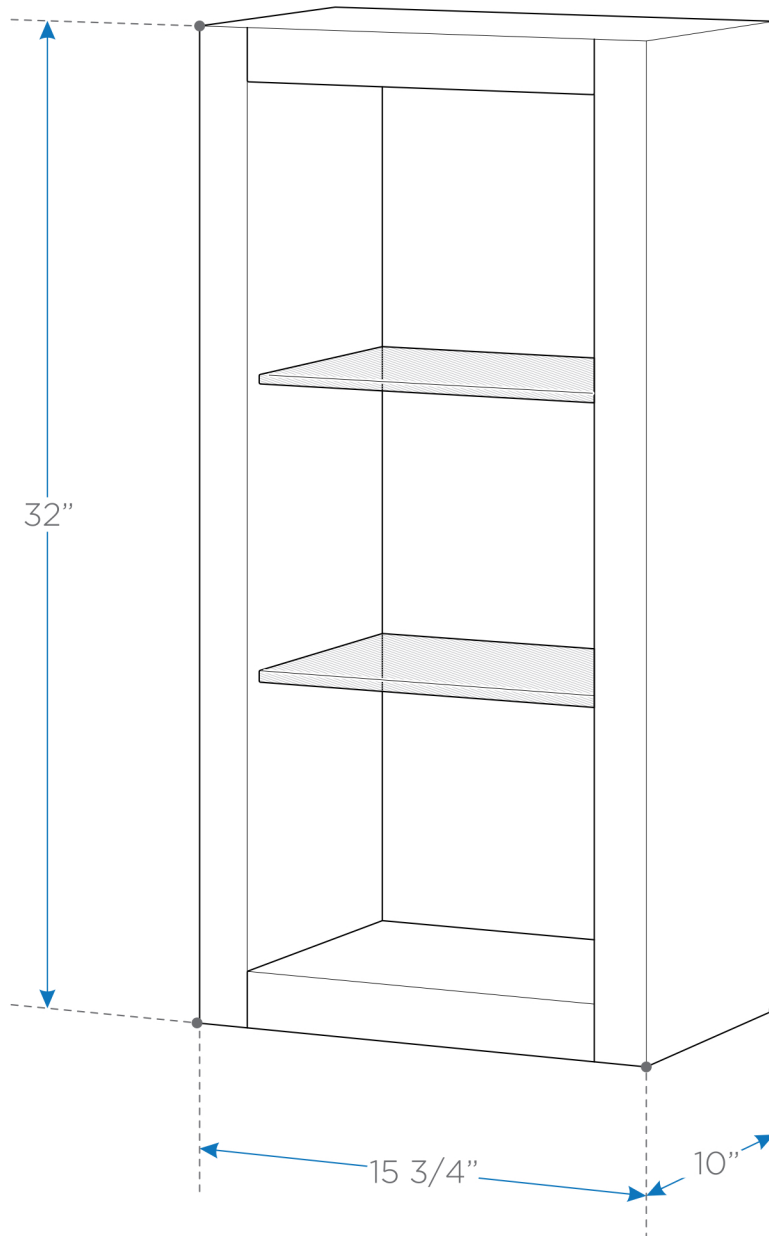

# FST8130

Bathroom Linen Side Cabinet

w/ 2 Glass Shelves

**BOX DIMENSIONS: L35 1/2" W19" H13" G.W.37LB**