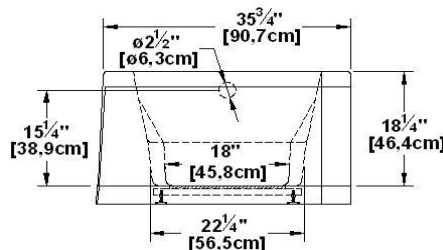

Soliste 66 R - 2 skirts (front and left), drain at right

Product code : **SL66R-SFL**

Draft revision : **20130422133940**

External dimensions : **66" x 36" x 22" [167,6 cm x 91,4 cm x 55,9 cm]**

Series : **deck mount**

Seats : **1**

2012 catalog page : **37**

Lumbar support : **yes**

Arm rests : **yes**

Low-profile available : **no**

Also available in **FREESTAND**

Draft and specs

Specifications	
Capacity :	51 IMP Gal. / 66,5 US Gal. / 231,9 liters
AeroMassage™ :	Easy Clean™ air jets
Super AeroMassage™ :	AeroMassage™ + 12 Easy Clean™ air jets
Dynamic Turbo™ :	unavailable
Comfort Air™ :	unavailable
Characteristics :	2 integrated skirts

Remarks	
*all measures have a precision of ± 1/4" (0,63cm)	
*internal dimensions taken at 4" (10cm) from bath bottom	
*capacity is measured by filling the soaker to 1-1/2" under the overflow	
*textured skirt available on all Freestanding products	
*shelf height is 3/4" on all "low-profile" models	