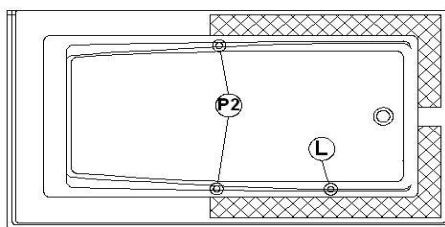

Options and installation

accessories and decorative lines positions are approximative

Additional(s) note(s) :

If system, delivered with keypad not installed. Available in white only. When ordered with AeroMassage™ or Super AeroMassage™, blower must be remote mounted.

Legend		
(S) Blower	(L) Chromatherapy light	(C) Keypad
(P1) Pump	(P2) Grab bar	(C) Keypad
[X] Recommended faucets drilling location*		
Deck cut-out line - - - - -		

Available models	
Model	Availability
Soaker alone	✓
Comfort Air™	
AeroMassage™	✓
Super AeroMassage™	✓
Dynamic Turbo™ (not available in the U.S.)	
Dynamic Turbo™ + AeroMassage™	
Dynamic Turbo™ + Super AeroMassage™	

Available recommended options	
Front skirt :	
Recommended drain :	WOCO14 (chrome finish)
Tile flanges :	Included on sides without skirt
Remote control** :	available
	**Floating

*It is possible to install the faucets elsewhere on the product. The installer must verify that there are no piping or wires before drilling.

IMPORTANT NOTE : Specifications, dimensions and models are subject to change.

Visit our website <http://www.oceania-attitude.com> to access up-to-date dimensions and informations. In all cases, information on the website is the most up-to-date. Dimensions may vary slightly. To ensure proper fit, measurements must be taken on the product directly.

Head office

591, avenue des Entreprises
Thetford Mines, Quebec
CANADA G6H 4B2

Phone numbers

No-charge : 1-877-332-4224
Fax : 1-866-460-4334

Internet

Web : <http://www.oceania-attitude.com>
Email : info@oceaniabaths.com