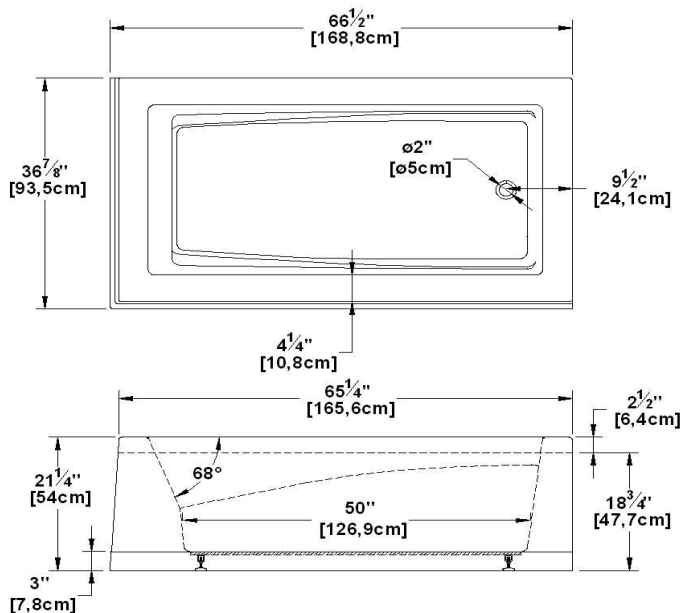

Soliste 66 R - 2 skirts (front and left), drain at right

Product code : **SL66R-SFL**

Draft revision : **20130422133940**

External dimensions : **66" x 36" x 22" [167,6 cm x 91,4 cm x 55,9 cm]**

Series : **deck mount**

Seats : **1**

2012 catalog page : **37**

Lumbar support : **yes**

Arm rests : **yes**

Low-profile available : **no**

Also available in **FREESTAND**

Draft and specs