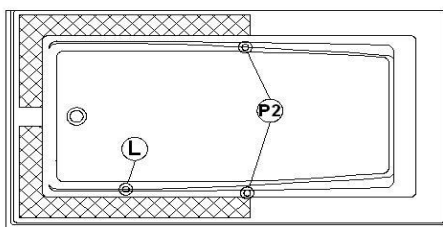

Options and installation

accessories and decorative lines positions are approximative

Additional(s) note(s) :

If system, delivered with keypad not installed. Available in white only. When ordered with AeroMassage™ or Super AeroMassage™, blower must be remote mounted.

Legend		
(S) Blower	(L) Chromatherapy light	(C) Keypad
(P) Pump	(P2) Grab bar	
X Recommended faucets drilling location*		
- - - Deck cut-out line		

Available models	
Model	Availability
Soaker alone	✓
Comfort Air™	
AeroMassage™	✓
Super AeroMassage™	✓
Dynamic Turbo™ (not available in the U.S.)	
Dynamic Turbo™ + AeroMassage™	
Dynamic Turbo™ + Super AeroMassage™	

Available recommended options	
Front skirt :	
Recommended drain :	WOCO14 (chrome finish)
Tile flanges :	Included on sides without skirt
Remote control** :	available
	**Floating

*It is possible to install the faucets elsewhere on the product. The installer must verify that there are no piping or wires before drilling.

IMPORTANT NOTE : Specifications, dimensions and models are subject to change.

Visit our website <http://www.oceania-attitude.com> to access up-to-date dimensions and informations. In all cases, information on the website is the most up-to-date. Dimensions may vary slightly. To ensure proper fit, measurements must be taken on the product directly.

Head office

591, avenue des Entreprises
Thetford Mines, Quebec
CANADA G6H 4B2

Phone numbers

No-charge : 1-877-332-4224
Fax : 1-866-460-4334

Internet

Web : <http://www.oceania-attitude.com>
Email : info@oceaniabaths.com