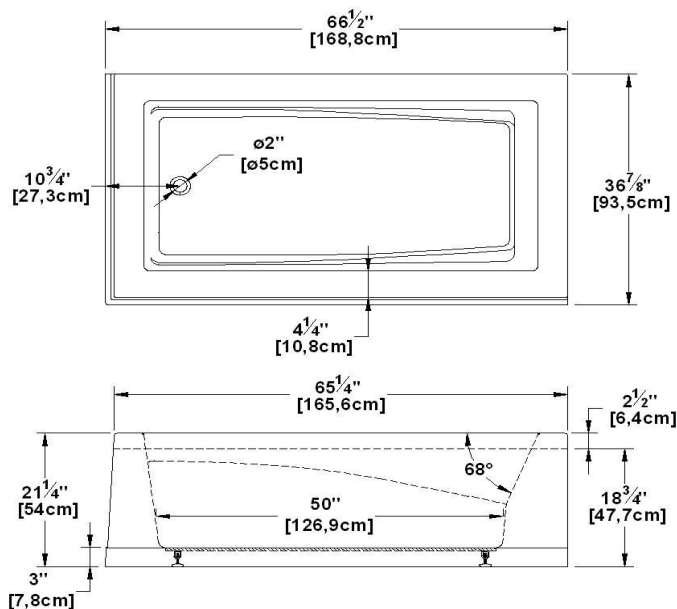

Soliste 66 L - 2 skirts (front and left), drain at left

Product code : **SL66L-SFL**

Draft revision : **20130422133953**

External dimensions : **66" x 36" x 22" [167,6 cm x 91,4 cm x 55,9 cm]**

Series : **deck mount**

Seats : **1**

2012 catalog page : **37**

Lumbar support : **yes**

Arm rests : **yes**

Low-profile available : **no**

Also available in **FREESTAND**

Draft and specs