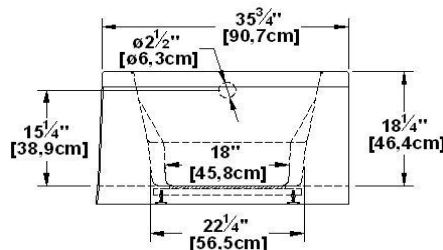

Soliste 66 L - 2 skirts (front and left), drain at left

Product code : **SL66L-SFL**

Draft revision : **20130422133953**

External dimensions : **66" x 36" x 22" [167,6 cm x 91,4 cm x 55,9 cm]**

Series : **deck mount**

Seats : **1**

2012 catalog page : **37**

Lumbar support : **yes**

Arm rests : **yes**

Low-profile available : **no**

Also available in **FREESTAND**

Draft and specs

Specifications	
Capacity :	51 IMP Gal. / 66,5 US Gal. / 231,9 liters
AeroMassage™ :	Easy Clean™ air jets
Super AeroMassage™ :	AeroMassage™ + 12 Easy Clean™ air jets
Dynamic Turbo™ :	unavailable
Comfort Air™ :	unavailable
Characteristics :	2 integrated skirts

Remarks	
*all measures have a precision of ± 1/4" (0,63cm)	
*internal dimensions taken at 4" (10cm) from bath bottom	
*capacity is measured by filling the soaker to 1-1/2" under the overflow	
*textured skirt available on all Freestanding products	
*shelf height is 3/4" on all "low-profile" models	