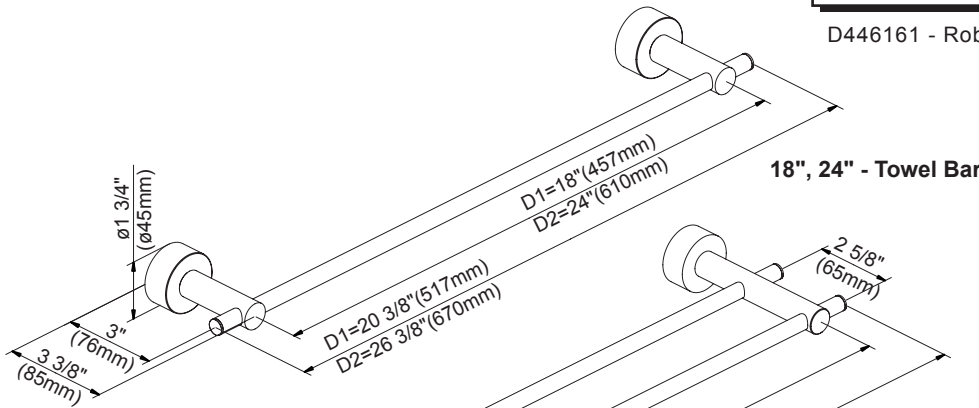

Available Finishes

- Chrome
- Brushed Nickel (BN)

D446412 - 18" Towel Bar
D446422 - 24" Towel Bar

D446612 - 24" Double Towel Bar

D446161 - Robe Hook

D446232 - Toilet Paper Holder

D446121 - Towel Ring

Submittal Information: