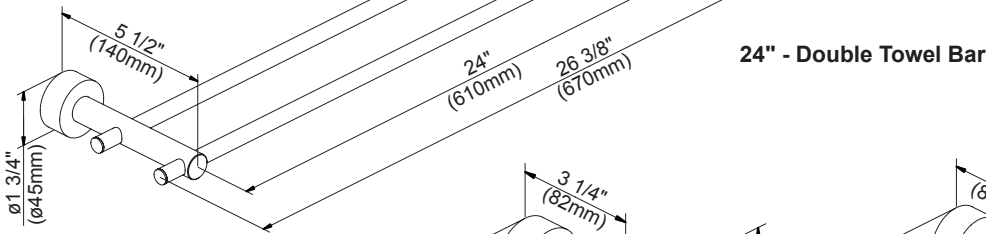

Available Finishes

- Chrome
- Brushed Nickel (BN)

D446412 - 18" Towel Bar
D446422 - 24" Towel Bar

D446612 - 24" Double Towel Bar

D446161 - Robe Hook

D446232 - Toilet Paper Holder

D446121 - Towel Ring

Submittal Information: