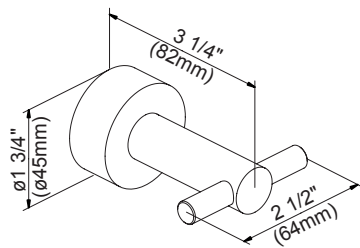

Available Finishes

- Chrome
- Brushed Nickel (BN)

D446412 - 18" Towel Bar
D446422 - 24" Towel Bar

D446612 - 24" Double Towel Bar

D446161 - Robe Hook

D446232 - Toilet Paper Holder

D446121 - Towel Ring

Submittal Information: