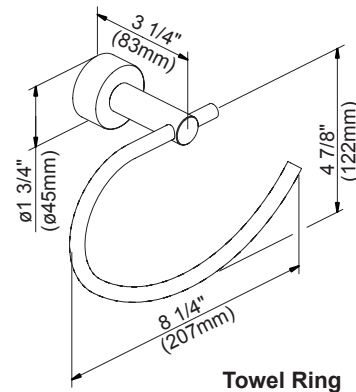

Available Finishes

- Chrome
- Brushed Nickel (BN)

D446412 - 18" Towel Bar
D446422 - 24" Towel Bar

D446612 - 24" Double Towel Bar

D446161 - Robe Hook

D446232 - Toilet Paper Holder

D446121 - Towel Ring

Submittal Information: