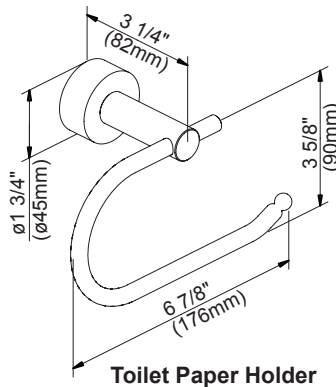

Available Finishes

- Chrome
- Brushed Nickel (BN)

D446412 - 18" Towel Bar
D446422 - 24" Towel Bar

D446612 - 24" Double Towel Bar

D446161 - Robe Hook

D446232 - Toilet Paper Holder

D446121 - Towel Ring

Submittal Information: