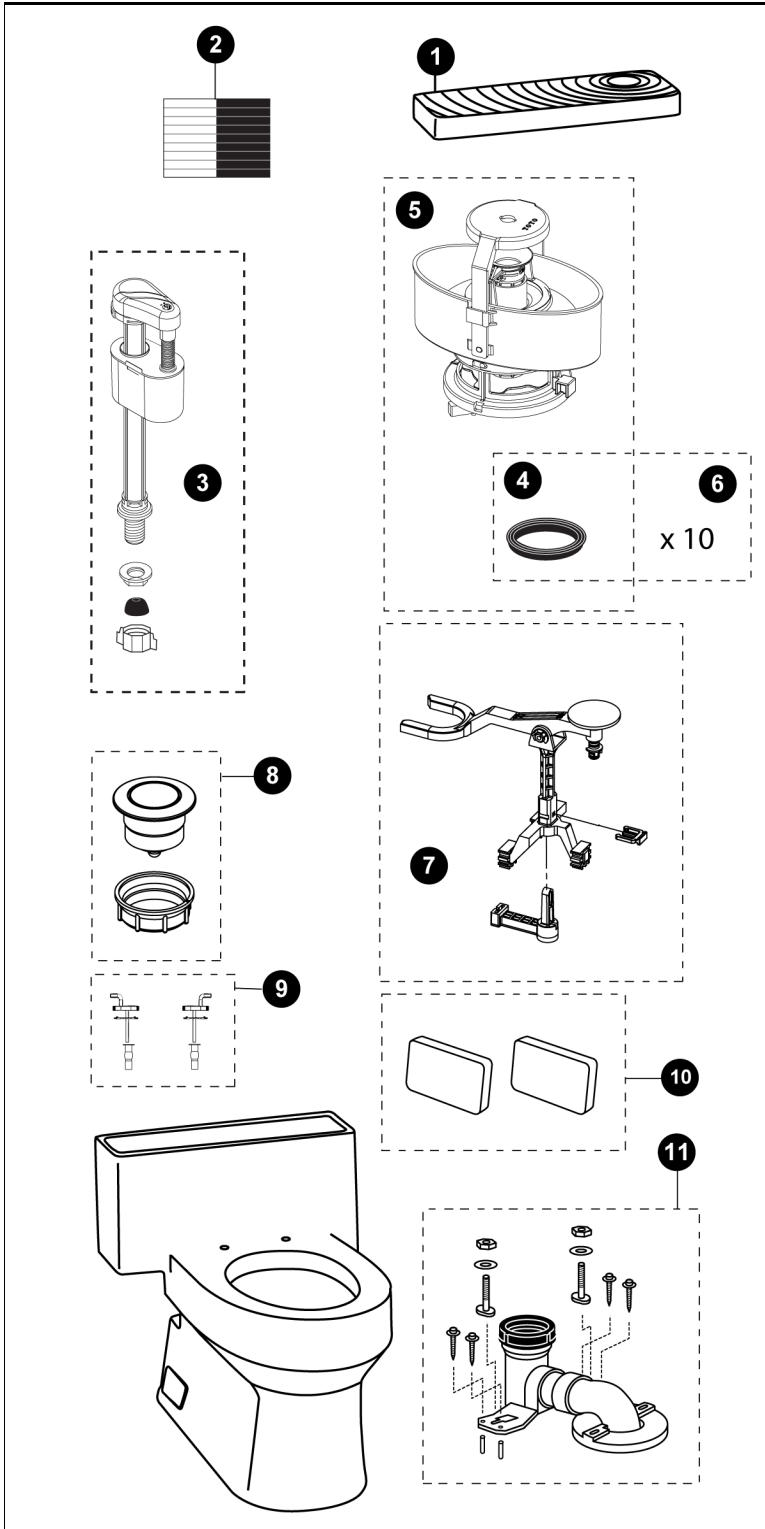

Ryohan®
1.6 Gpf Toilet, Elongated,
Cyclone Flush, UniFit Rough-In
Universal Height

Items	Parts	Description
1	TCU984CR #01	Tank Lid w/ Velcro Tape - Cotton
2	THU107	Velcro Tape
3	TSU99A.X	Fill Valve
4	9BU002E	Flush Valve Gasket (1 piece)
5	THU264	Drain Valve Unit
6	THU097	Flush Valve Gasket (10 pieces)
7	THU266	Operating Lever Unit
8	THU265	Push-Button Unit
9	THU704#Y	Seat Mounting Hardware
10	TCU984CV#01	Cover Plate Set w/ Velcro Tape
11	TSU06W.12	UniFit - 12" Rough-In

Note:

Product Number Explanations

One-Piece Toilet
 (MS) Toilet & Seat Combination
 (CST) Gravity Type Toilet
 (984) Toilet Model
 (244) Seat Model
 (C) Cyclone Flush
 (F) Universal Height
 (G) Sanagloss®

Actual Product may vary slightly from illustration.