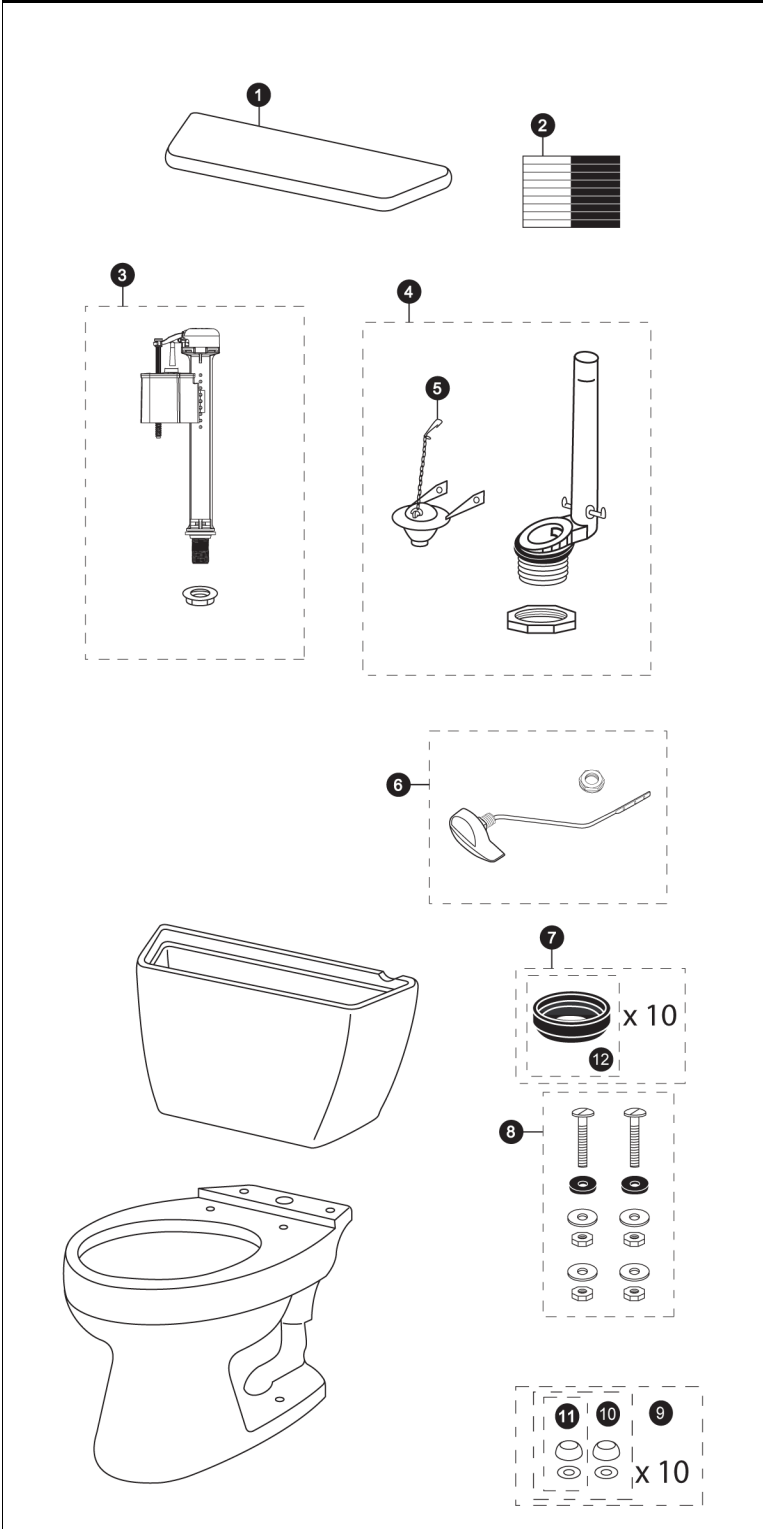

CST715D
ST706D
C715

Carusoe®
1.6 Gpf Toilet, Round, Gravity, 12" Rough-In, Insulated Tank

Items	Parts	Description
1	TCU706CR#01	Tank Lid w/ Velcro Tape - Cotton
	TCU706CR#03	Tank Lid w/ Velcro Tape - Bone
	TCU706CR#11	Tank Lid w/ Velcro Tape - Colonial White
	TCU706CR#12	Tank Lid w/ Velcro Tape - Sedona Beige
2	THU107	Velcro Tape
3	TSU99A.X	Fill Valve
4	THU255-A	Flush Valve
5	THU260	Flapper w/ Chain - Insulated Tank
6	THU061#01	Trip Lever - Cotton
	THU061#03	Trip Lever - Bone
	THU061#11	Trip Lever - Colonial White
	THU061#12	Trip Lever - Sedona Beige
	THU061#CP	Trip Lever - Chrome Plated
	THU061#BN	Trip Lever - Brushed Nickel
	THU061#PN	Trip Lever - Polished Nickel
7	THU102	Tank to Bowl Gaskets (10 pieces)
8	TSU01D	Tank Mounting Kit
9	THU098#01	Bolt Cap Sets - Cotton (20 pieces)
	THU098#03	Bolt Cap Sets - Bone (20 pieces)
	THU098#11	Bolt Cap Sets - Colonial White (20 pieces)
	THU098#12	Bolt Cap Sets - Sedona Beige (20 pieces)
10	THU044S#01	Bolt Cap Set - Cotton (2 pieces)
	THU044S#03	Bolt Cap Set - Bone (2 pieces)
	THU044S#11	Bolt Cap Set - Colonial White (2 pieces)
	THU044S#12	Bolt Cap Set - Sedona Beige (2 pieces)
11	THU044#01	Bolt Cap - Cotton
	THU044#03	Bolt Cap - Bone
	THU044#11	Bolt Cap - Colonial White
	THU044#12	Bolt Cap - Sedona Beige
12	9BU014E	Tank to Bowl Gasket

Note:

Product Number Explanations

Two-Piece Toilet

(CST) Gravity Type Toilet
(715) Model
(D) Insulated Tank

Tank

(ST) Tank
(706) Model
(D) Insulated Tank

Bowl

(C) Bowl
(715) Model

Actual Product may vary slightly from illustration.