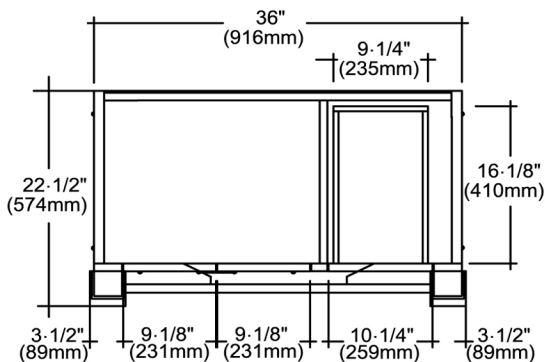

154-V36R

36" Vanity - Drawer right

SPECIFICATION SHEET

Features

- Materials: Poplar solids with Cherry veneers
- Hinges: Fully concealed, self - closing
- Doors: 2
- Glides: Soft closing
- Drawer: 3
- Drawer Boxes: 1/2"solid pine, four - sided English dovetails
- Hardware: Antique Brass
- Back panel: Fully covered
- Side Panels: 5/8" Fiberboard with Cherry veneers