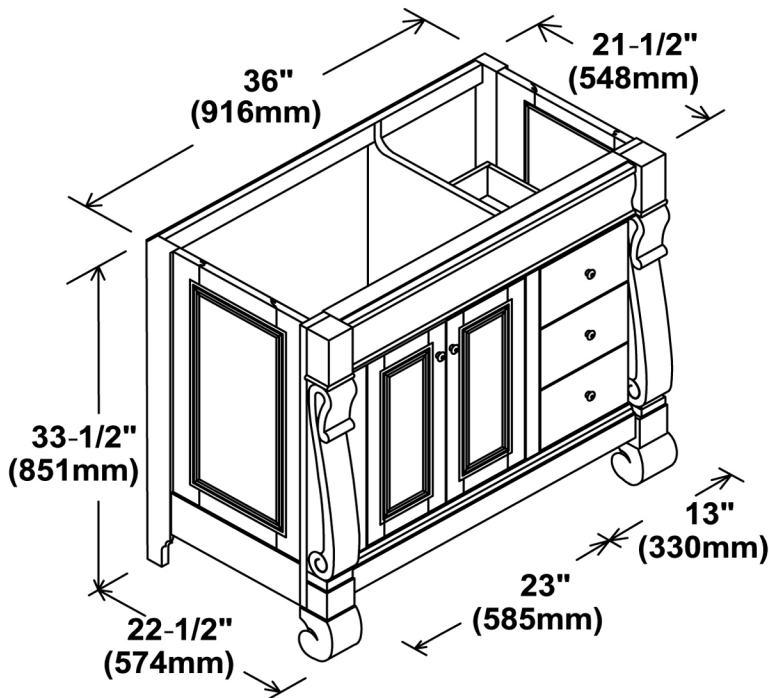

154-V36R

36" Vanity - Drawer right

SPECIFICATION SHEET

Features

- Materials: Poplar solids with Cherry veneers
- Hinges: Fully concealed, self - closing
- Doors: 2
- Glides: Soft closing
- Drawer: 3
- Drawer Boxes: 1/2"solid pine, four - sided English dovetails
- Hardware: Antique Brass
- Back panel: Fully covered
- Side Panels: 5/8" Fiberboard with Cherry veneers