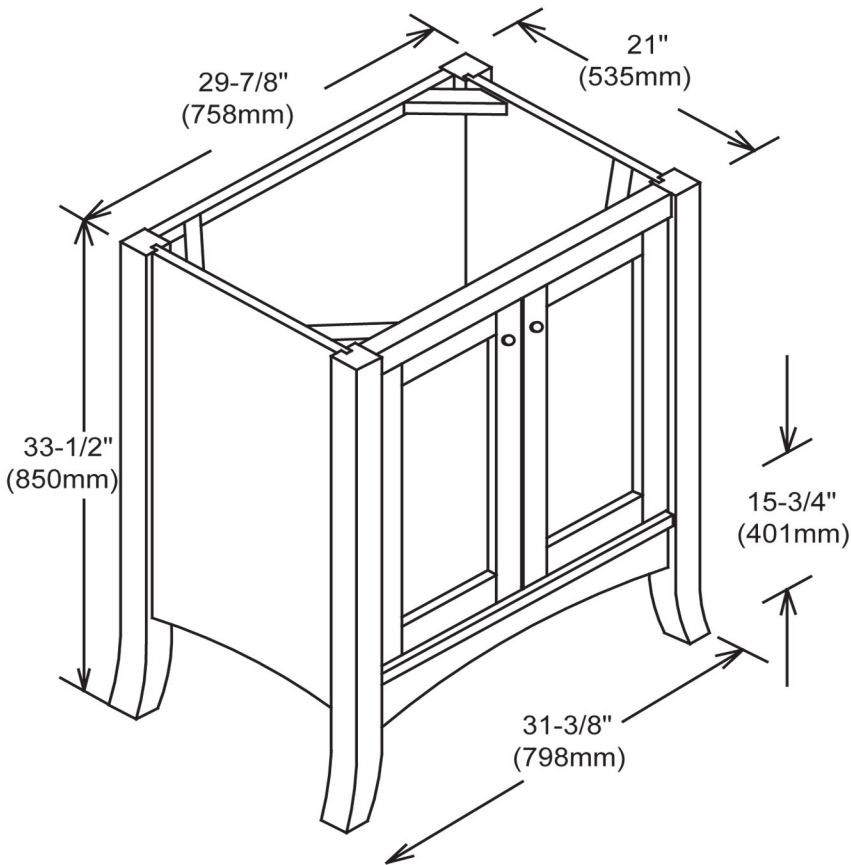

# 185-30 30" Vanity

### Features

- Materials: Poplar solids with Cherry veneers
- Hinges: Fully concealed, soft closing
- Doors: 2
- Hardware: Satin Nickel
- Back panel: Fully covered
- Side Panels: 5/8" PB with Cherry veneers