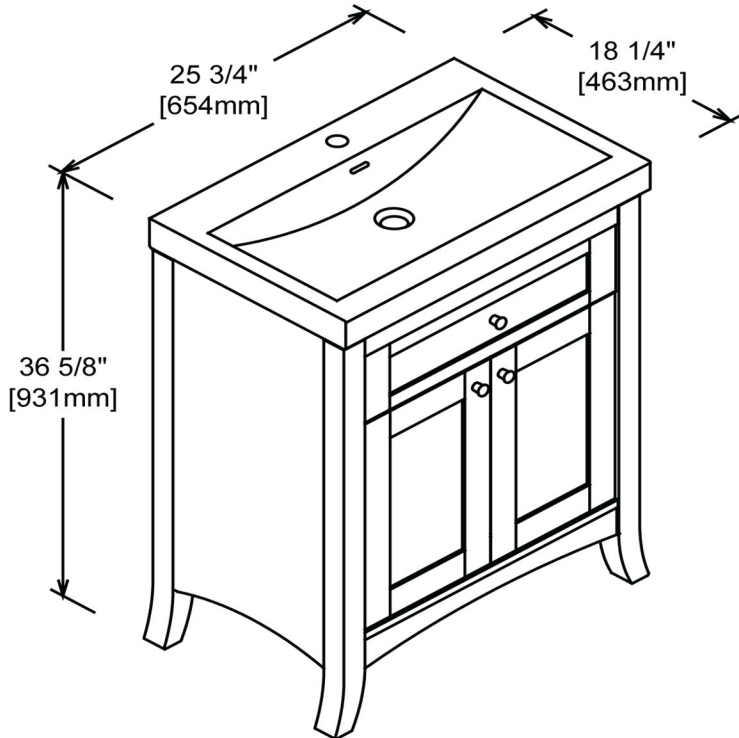

# 125-V2618

## 26" Vanity & Sink Set

Please see MG-9065AB for sink dimension

#### Features

- Materials: Polar solids with Cherry veneers
- Hinges: Fully concealed, soft closing
- Doors: 1
- Glides: soft closing
- Drawers: 1
- Drawer Boxes: 1/2" solid pine, four sided English dovetail
- Hardware: Satin Nickel
- Back panel: Fully covered
- Side Panels: 5/8" PB with Cherry veneers