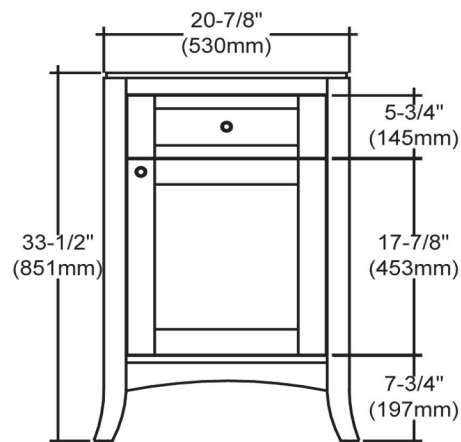

Colors/ Finish

185-Polar White