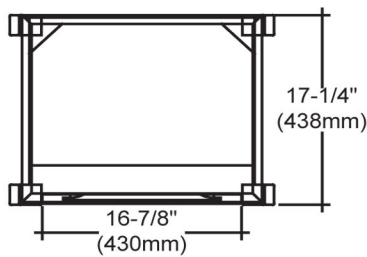

Colors/ Finish

185-Polar White