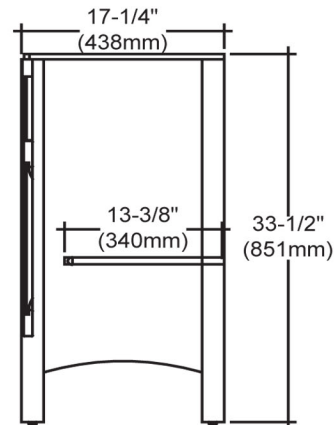

Colors/ Finish

185-Polar White