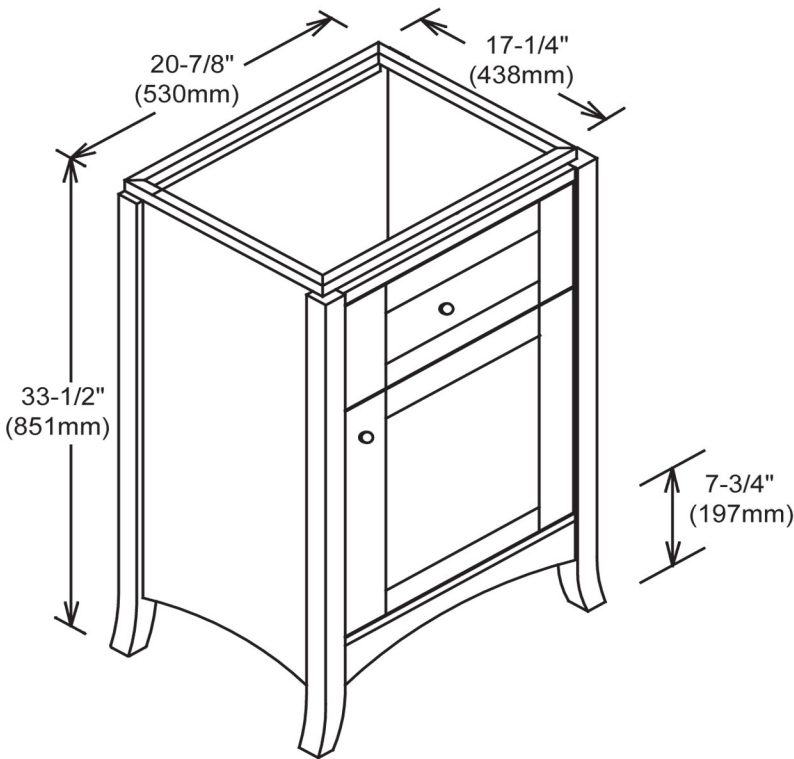

# 185-V21 21" Vanity

### Features

- Materials: Poplar solids with Cherry Veneers
- Hinges: Fully concealed, soft closing
- Doors: 1 (hinge-right)
- Hardware: Satin Nickel
- Back panel: Fully covered
- Side Panels: 5/8" PB with Cherry Veneers