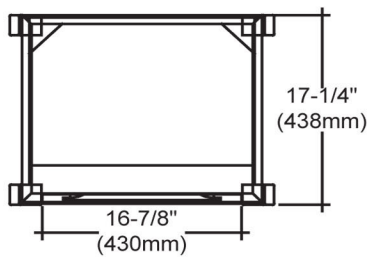

125-V21 21" Vanity

SPECIFICATION SHEET

Features

- Materials: Poplar solids with Cherry Veneers
- Hinges: Fully concealed, soft closing
- Doors: 1 (hinge-right)
- Hardware: Satin Nickel
- Back panel: Fully covered
- Side Panels: 5/8" PB with Cherry Veneers

Colors/ Finish

125-Dark Cherry