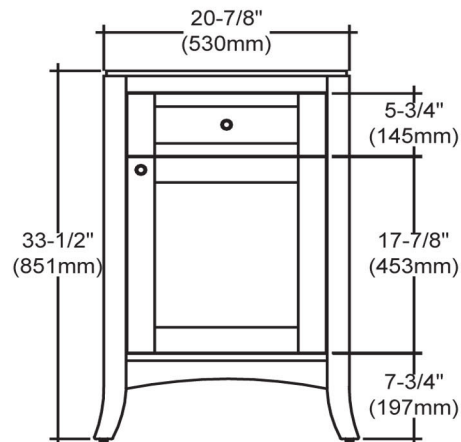

125-V21 21" Vanity

SPECIFICATION SHEET

Features

- Materials: Poplar solids with Cherry Veneers
- Hinges: Fully concealed, soft closing
- Doors: 1 (hinge-right)
- Hardware: Satin Nickel
- Back panel: Fully covered
- Side Panels: 5/8" PB with Cherry Veneers

Colors/ Finish

125-Dark Cherry

S-11021W1