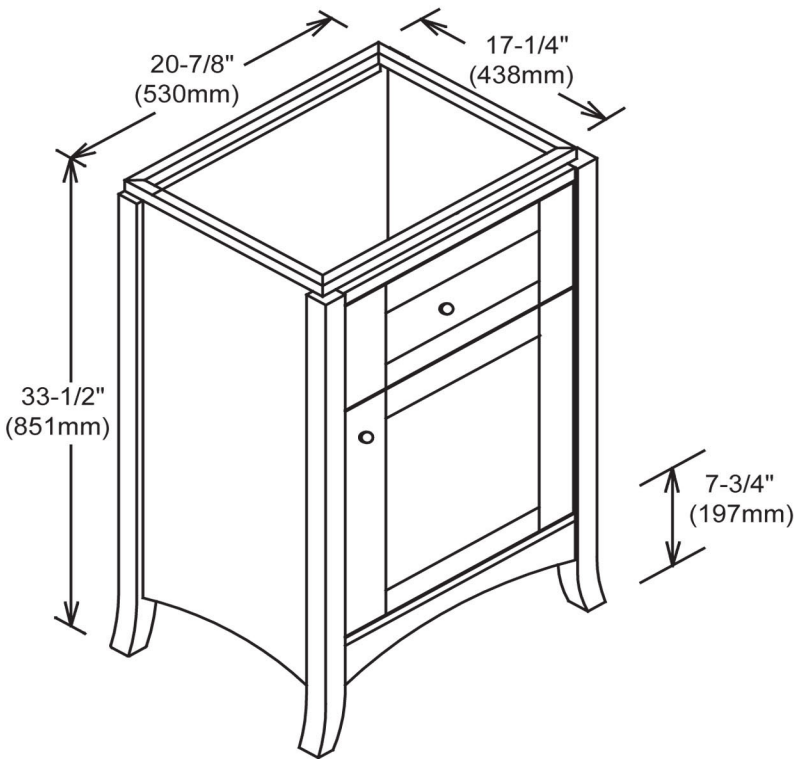

125-V21 21" Vanity

SPECIFICATION SHEET

Features

- Materials: Poplar solids with Cherry Veneers
- Hinges: Fully concealed, soft closing
- Doors: 1 (hinge-right)
- Hardware: Satin Nickel
- Back panel: Fully covered
- Side Panels: 5/8" PB with Cherry Veneers

Colors/ Finish

125-Dark Cherry

S-11021W1