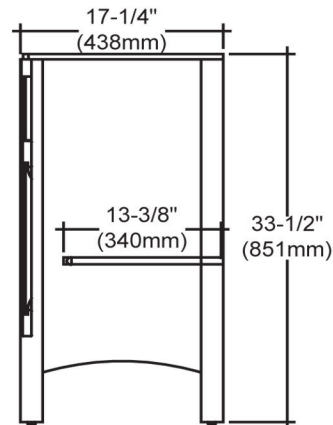

125-V21 21" Vanity

SPECIFICATION SHEET

Features

- Materials: Poplar solids with Cherry Veneers
- Hinges: Fully concealed, soft closing
- Doors: 1 (hinge-right)
- Hardware: Satin Nickel
- Back panel: Fully covered
- Side Panels: 5/8" PB with Cherry Veneers

Colors/ Finish

125-Dark Cherry