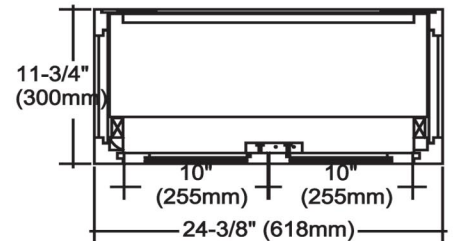

169-V26

26" Vanity & Sink

Please see 101-2617W8 for Sink dimension

SPECIFICATION SHEET

Features

- Materials: Poplar solids with Cherry veneers
- Hinges: Fully concealed, soft closing
- Doors: 2
- Glides: soft closing
- Shelves: 1 (Adjustable)
- Hardware finish: Antique Brass
- Back panel: Fully covered
- Side Panels: 5/8" MDF with Cherry veneers
- Includes: sink

Colors/ Finish

169-Cognac

Date:2012/07/14