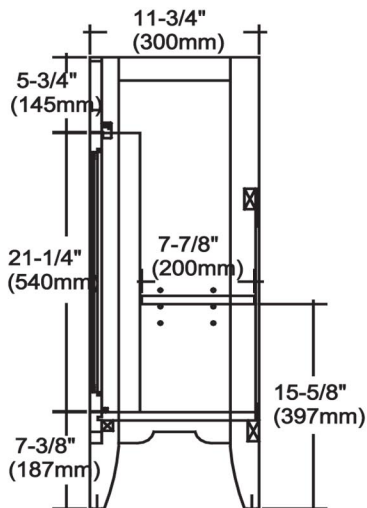

169-V26

26" Vanity & Sink

Please see 101-2617W8 for Sink dimension

SPECIFICATION SHEET

Features

- Materials: Poplar solids with Cherry veneers
- Hinges: Fully concealed, soft closing
- Doors: 2
- Glides: soft closing
- Shelves: 1 (Adjustable)
- Hardware finish: Antique Brass
- Back panel: Fully covered
- Side Panels: 5/8" MDF with Cherry veneers
- Includes: sink

Colors/ Finish

169-Cognac

Date:2012/07/14