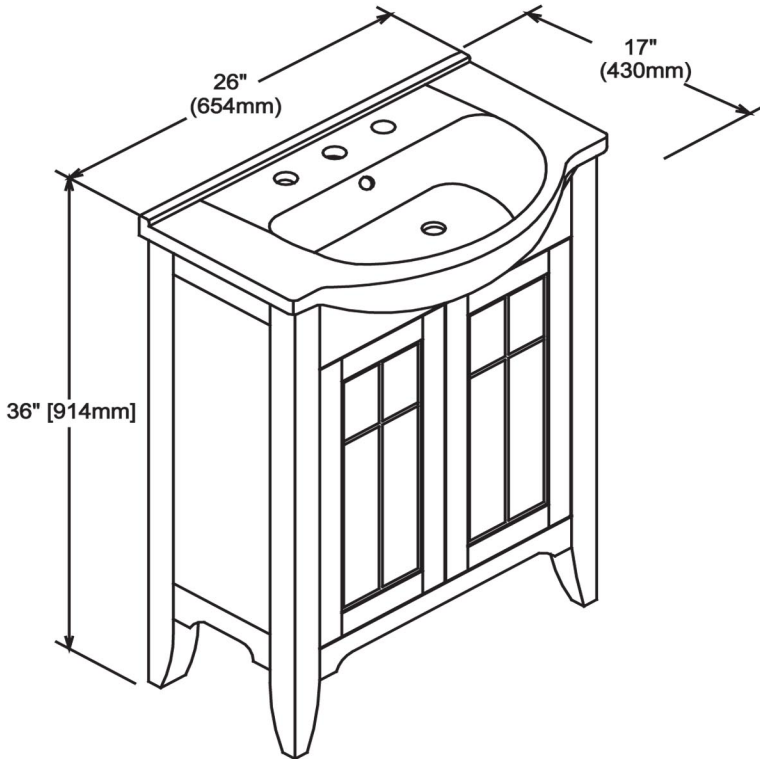

169-V26

26" Vanity & Sink

Please see 101-2617W8 for Sink dimension

SPECIFICATION SHEET

Features

- Materials: Poplar solids with Cherry veneers
- Hinges: Fully concealed, soft closing
- Doors: 2
- Glides: soft closing
- Shelves: 1 (Adjustable)
- Hardware finish: Antique Brass
- Back panel: Fully covered
- Side Panels: 5/8" MDF with Cherry veneers
- Includes: sink

Colors/ Finish

169-Cognac

Date:2012/07/14