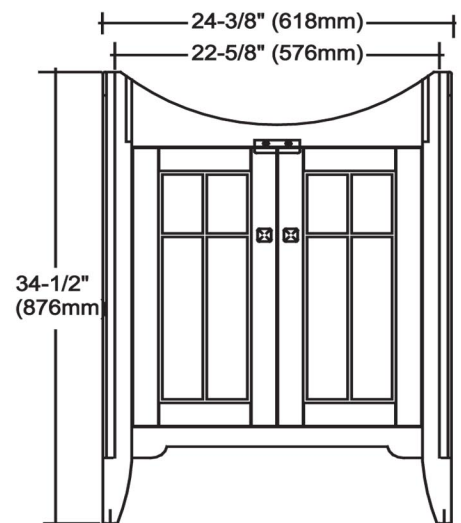

169-V26

26" Vanity & Sink

Please see 101-2617W8 for Sink dimension

SPECIFICATION SHEET

Features

- Materials: Poplar solids with Cherry veneers
- Hinges: Fully concealed, soft closing
- Doors: 2
- Glides: soft closing
- Shelves: 1 (Adjustable)
- Hardware finish: Antique Brass
- Back panel: Fully covered
- Side Panels: 5/8" MDF with Cherry veneers
- Includes: sink

Colors/ Finish

169-Cognac

Date:2012/07/14