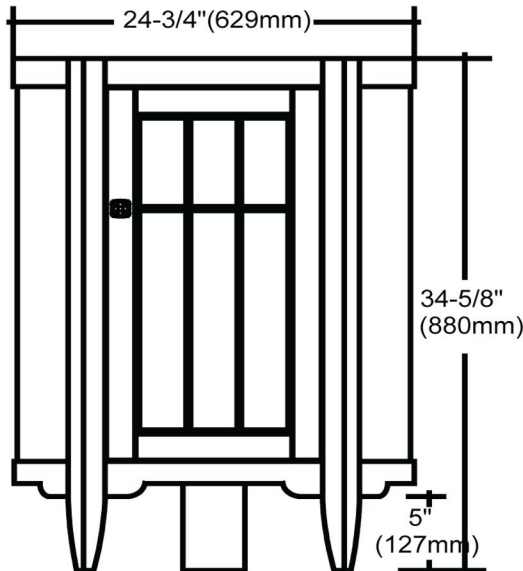

169-CV26

26" Corner Vanity & Sink

Please see MG-7093 for Sink dimension

SPECIFICATION SHEET

Features

- Materials: Poplar solids with Cherry veneers
- Hinges: Fully concealed, soft closing
- Doors: 1 (Hinge-right)
- Glides: soft closing
- Hardware finish: Antique Brass
- Back panel: Fully covered
- Side Panels: 1/2" MDF with Cherry veneers
- Includes: sink (1)

Colors/ Finish

169-Cognac

Date:2012/07/14