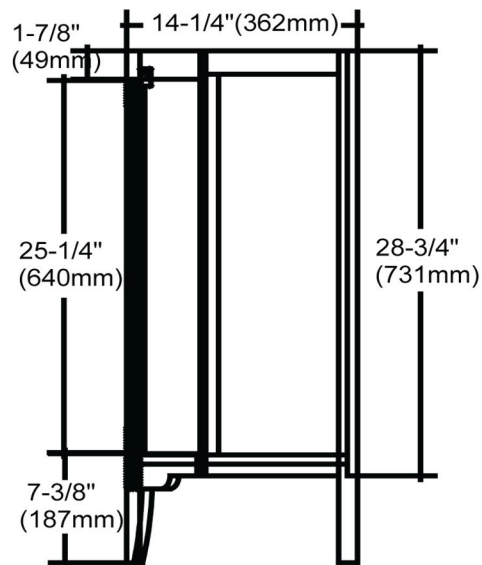

169-CV26

26" Corner Vanity & Sink

Please see MG-7093 for Sink dimension

SPECIFICATION SHEET

Features

- Materials: Poplar solids with Cherry veneers
- Hinges: Fully concealed, soft closing
- Doors: 1 (Hinge-right)
- Glides: soft closing
- Hardware finish: Antique Brass
- Back panel: Fully covered
- Side Panels: 1/2" MDF with Cherry veneers
- Includes: sink (1)

Colors/ Finish

169-Cognac

Date:2012/07/14