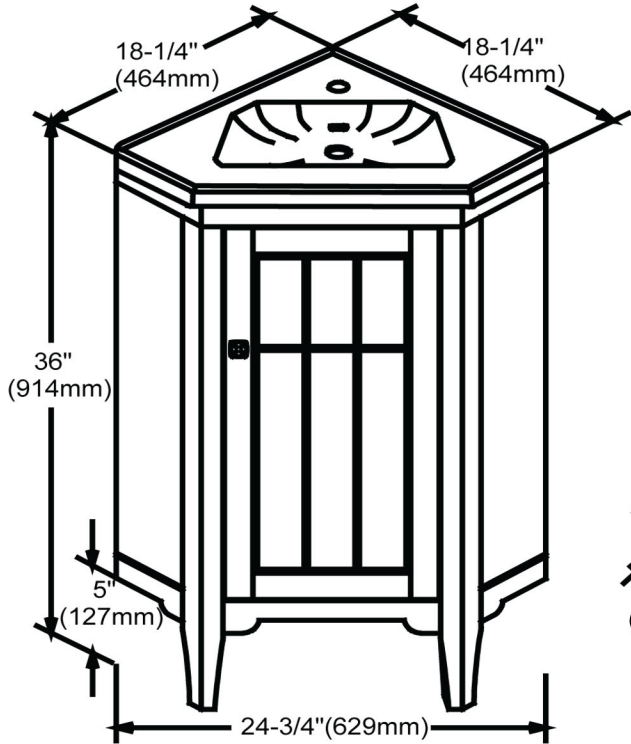

169-CV26

26" Corner Vanity & Sink

Please see MG-7093 for Sink dimension

SPECIFICATION SHEET

Features

- Materials: Poplar solids with Cherry veneers
- Hinges: Fully concealed, soft closing
- Doors: 1 (Hinge-right)
- Glides: soft closing
- Hardware finish: Antique Brass
- Back panel: Fully covered
- Side Panels: 1/2" MDF with Cherry veneers
- Includes: sink (1)

Colors/ Finish

169-Cognac

Date:2012/07/14