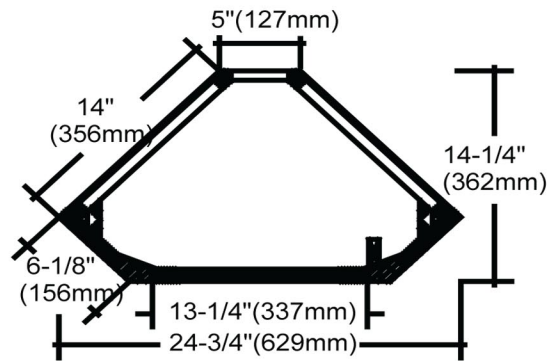

169-CV26

26" Corner Vanity & Sink

Please see MG-7093 for Sink dimension

SPECIFICATION SHEET

Features

- Materials: Poplar solids with Cherry veneers
- Hinges: Fully concealed, soft closing
- Doors: 1 (Hinge-right)
- Glides: soft closing
- Hardware finish: Antique Brass
- Back panel: Fully covered
- Side Panels: 1/2" MDF with Cherry veneers
- Includes: sink (1)

Colors/ Finish

169-Cognac

Date:2012/07/14