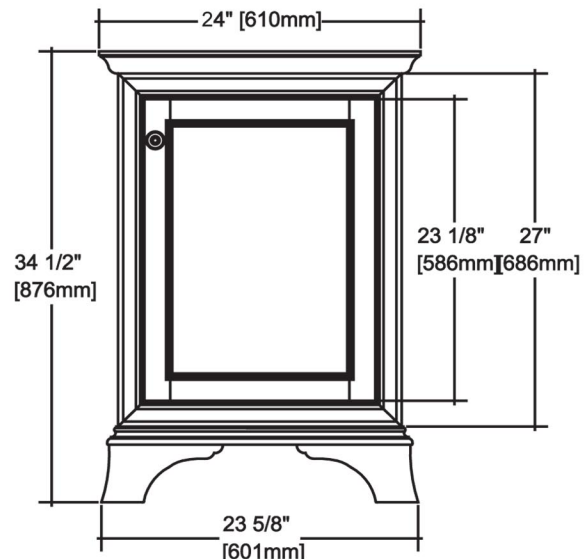

Colors/ Finish

159-Nutmeg