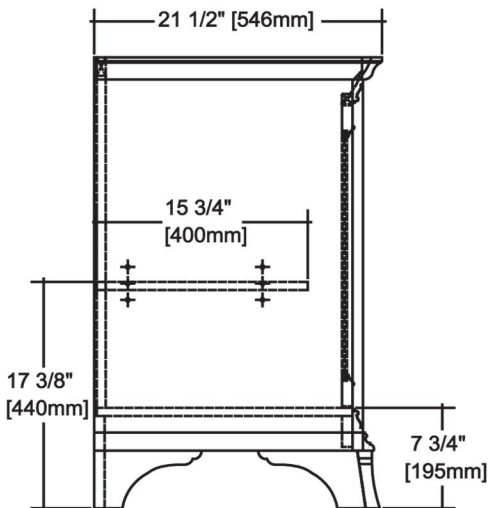

## 24" Vanity-Hinge Right

Side Panels: 5/8" FB with Ash Burl/Cherry veneers