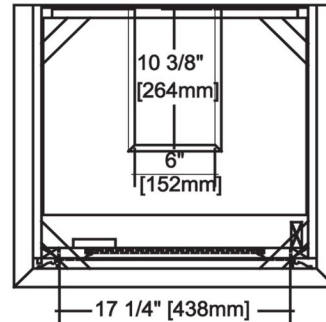

Colors/ Finish

159-Nutmeg