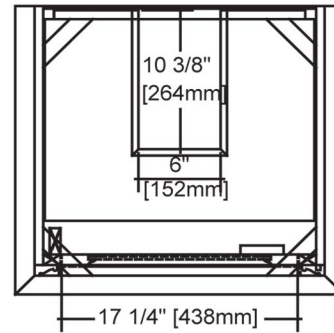

159-V24L

24" Vanity-Hinge Left

SPECIFICATION SHEET

Features

- Materials: Polar solids with
  Ash Burl/Cherry veneers
- Hinges: Fully concealed, soft closing
- Doors: 1 (Hinge-Left)
- Shelves: 1 (Adjustable)
- Hardware: Antique Brass
- Back panel: Fully covered
- Side Panels: 5/8" FB with Ash Burl/Cherry veneers

Colors/ Finish

159-Nutmeg

Date:2012-07-14