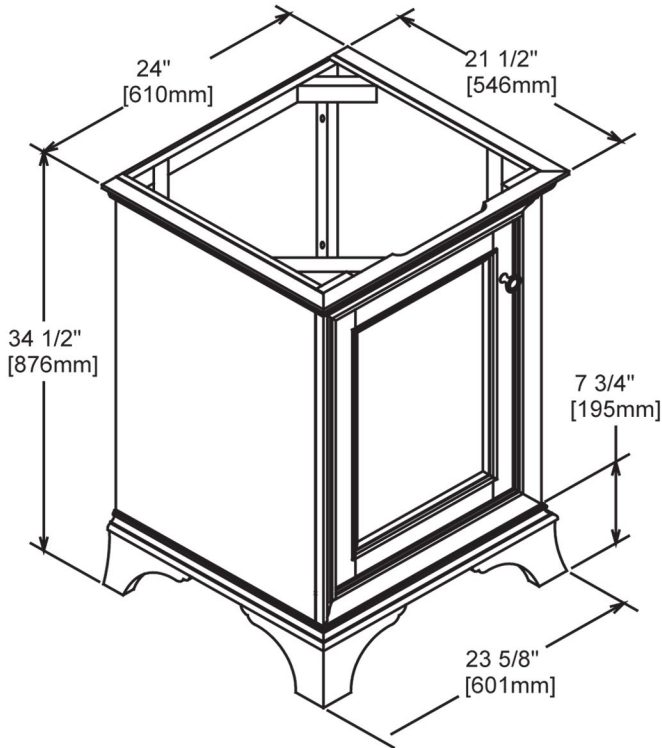

159-V24L

24" Vanity-Hinge Left

SPECIFICATION SHEET

Features

- Materials: Polar solids with
  Ash Burl/Cherry veneers
- Hinges: Fully concealed, soft closing
- Doors: 1 (Hinge-Left)
- Shelves: 1 (Adjustable)
- Hardware: Antique Brass
- Back panel: Fully covered
- Side Panels: 5/8" FB with Ash Burl/Cherry veneers

Colors/ Finish

159-Nutmeg

Date:2012-07-14