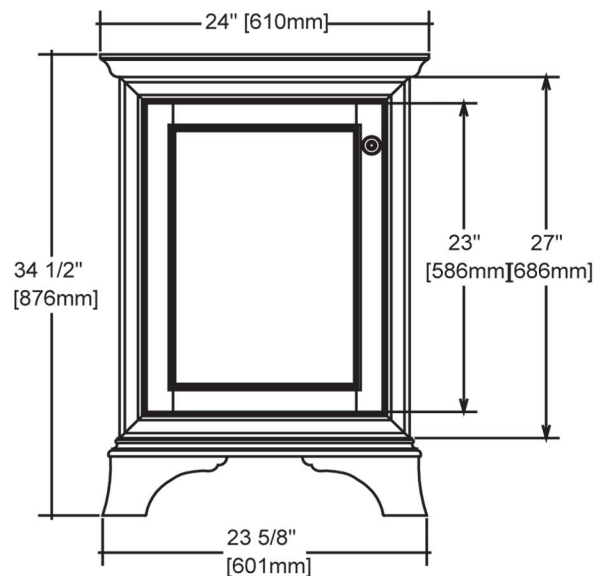

159-V24L

24" Vanity-Hinge Left

SPECIFICATION SHEET

Features

- Materials: Polar solids with
  Ash Burl/Cherry veneers
- Hinges: Fully concealed, soft closing
- Doors: 1 (Hinge-Left)
- Shelves: 1 (Adjustable)
- Hardware: Antique Brass
- Back panel: Fully covered
- Side Panels: 5/8" FB with Ash Burl/Cherry veneers

Colors/ Finish

159-Nutmeg

Date:2012-07-14