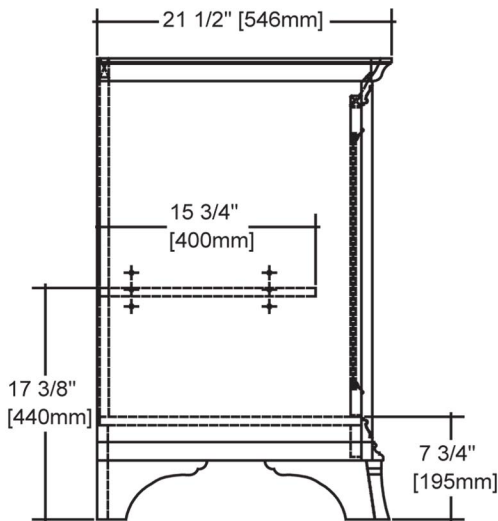

159-V24L

24" Vanity-Hinge Left

SPECIFICATION SHEET

Features

- Materials: Polar solids with
  Ash Burl/Cherry veneers
- Hinges: Fully concealed, soft closing
- Doors: 1 (Hinge-Left)
- Shelves: 1 (Adjustable)
- Hardware: Antique Brass
- Back panel: Fully covered
- Side Panels: 5/8" FB with Ash Burl/Cherry veneers

Colors/ Finish

159-Nutmeg

Date:2012-07-14