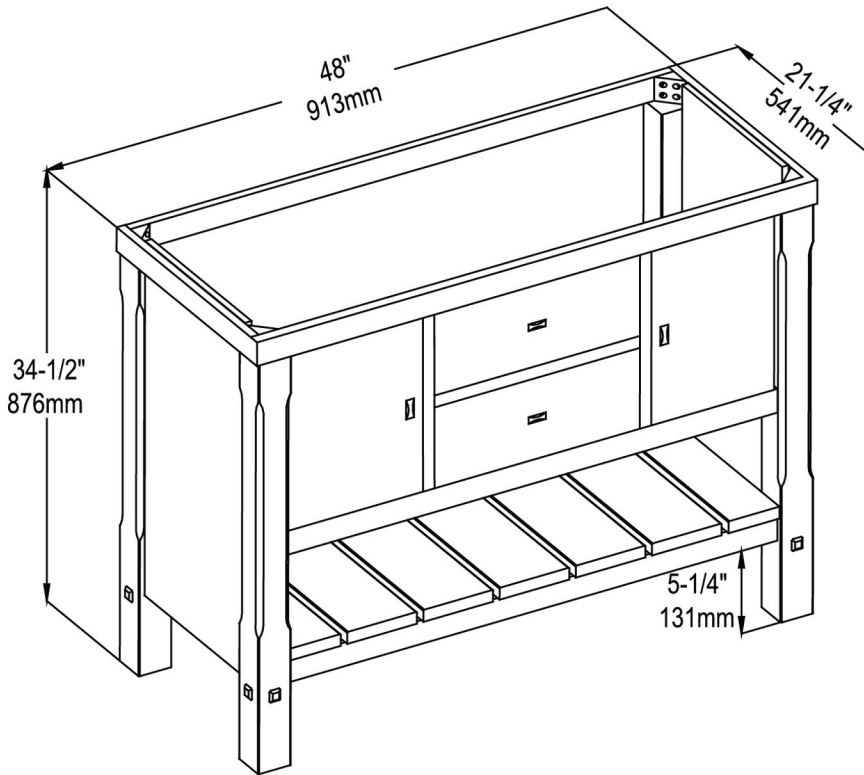

1506-VH48

48" Vanity

SPECIFICATION SHEET

Features

- Materials: Poplar solids with Acacia Veneers
- Hinges: Fully concealed, soft closing
- Doors: 2
- Glides: Soft closing
- Drawers: 1
- Drawer Boxes: 1/2" solid pinem, four sided English dovetail
- Shelves: 1 (adjustable)
- Hardware: Black (4" c-c)
- Back panel: Fully covered
- Side panels: 5/8" MDF with Acacia Veneers