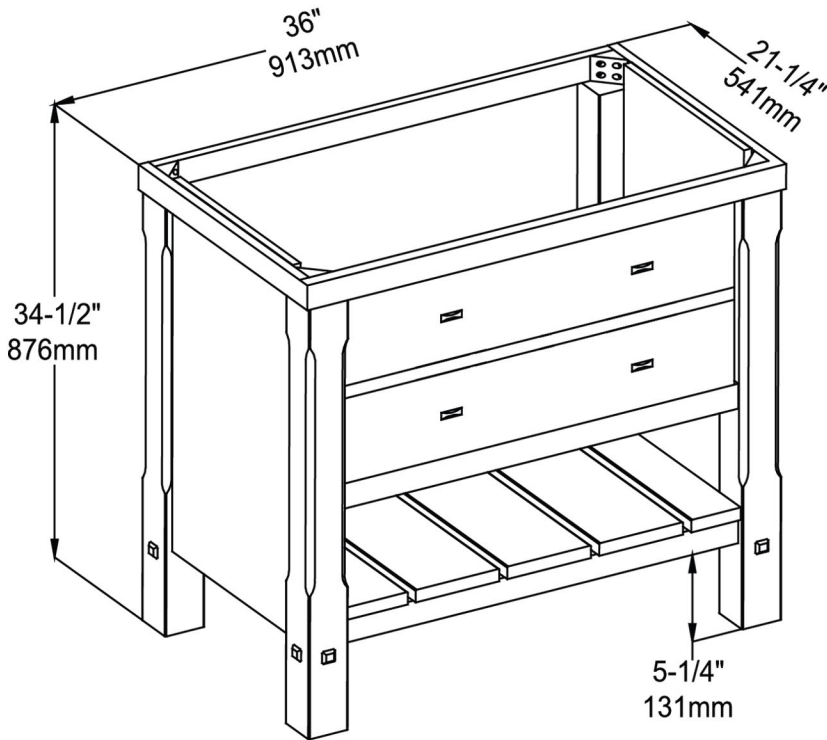

1506-VH36

36" Vanity

SPECIFICATION SHEET

Features

- Materials: Poplar solids with Acacia Veneers
- Glides: Soft closing
- Drawers: 1
- Drawer Boxes: 1/2" solid pine, four sided English dovetail
- Shelves: 1 (open)
- Hardware: Black (4" c-c)
- Back panel: Fully covered
- Side panels: 5/8" MDF with Acacia Veneers