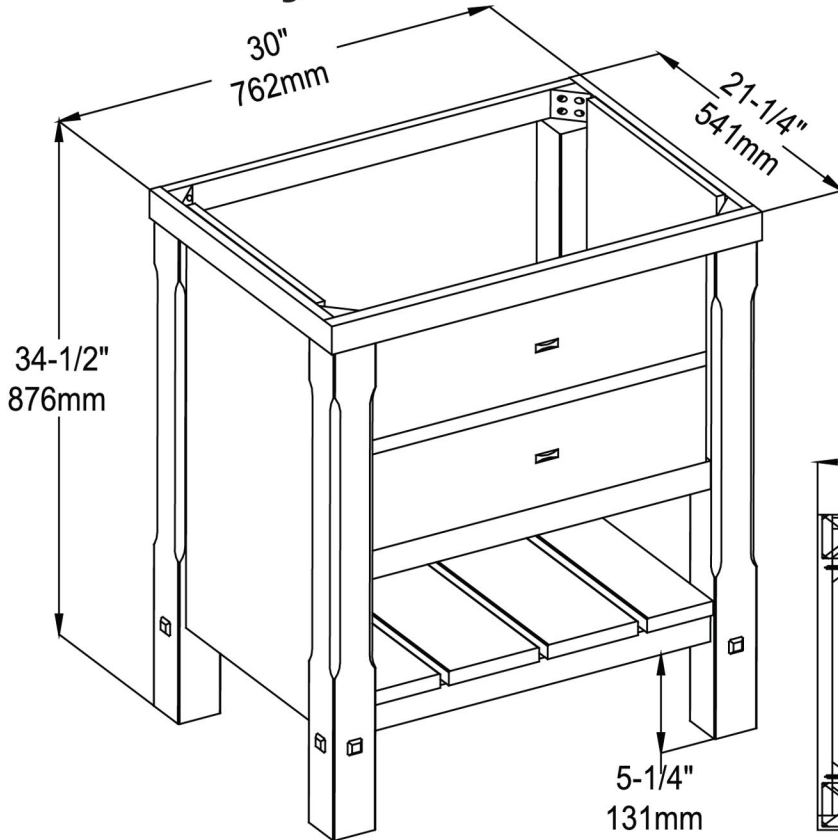

1506-VH30 30" Vanity

SPECIFICATION SHEET

Features

- Materials: Poplar solids with Acacia Veneers
- Glides: Soft closing
- Drawers: 1
- Drawer Boxes: 1/2" solid pine, four sided English dovetail
- Shelves: 1 (open)
- Hardware: Black (4" c-c)
- Back panel: Fully covered
- Side panels: 5/8" MDF with Acacia Veneers