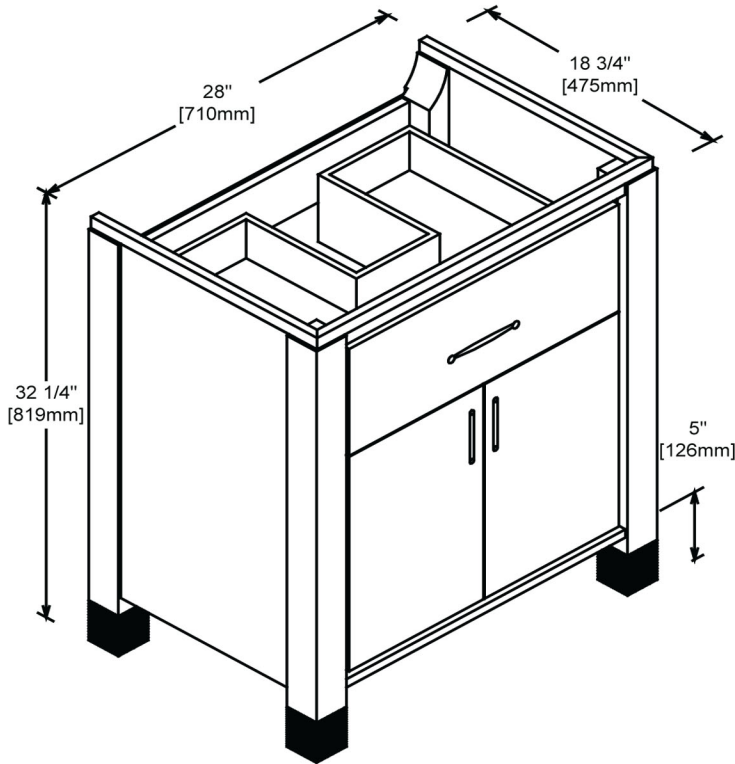

## 30" Vanity

#### Features

- Materials: Poplar solids with Basswood veneers
- Hinges: Fully concealed, soft closing
- Doors: 2
- Glides: Ball bearing
- Drawers: 1
- Drawer Boxes: 1/2" solid pine, four sided English dovetail
- Hardware: Brushed Nickel (8" c-c drill)
- Back panel: Fully covered
- Side Panels: 5/8" PB with Basswood veneers
- Includes: Metal legs (4) with Brush Nickel finish