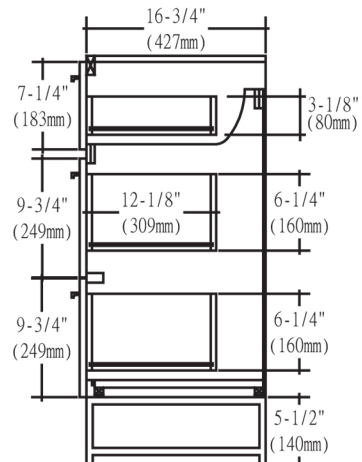

Colors/ Finish:

176-Ash Blonde