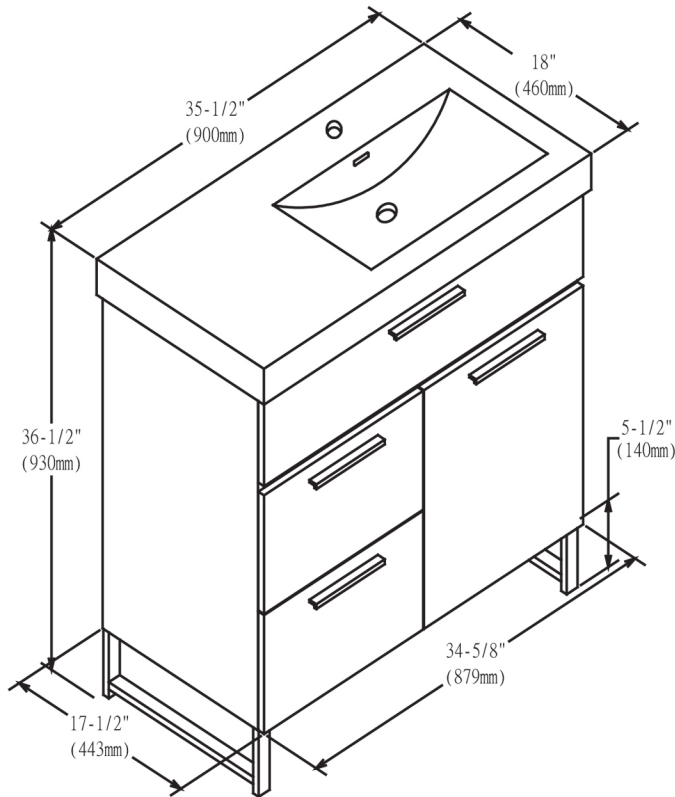

# 176-V36R

## 36" Vanity & Sink

Please see S-17636R for sink dimension

#### Features

- Materials: Poplar solids with Teak engineered wood veneers
- Hinges: Fully concealed, soft closing
- Doors: 1 (Hinge right)
- Glides: Soft closing
- Drawers: 3
- Drawer Boxes: 1/2" solid pine, four sided English dovetail
- Hardware (finish): Polished chrome
- Hardware drill: 6-1/4"
- Back panel: Fully covered
- Side Panels: 5/8" MDF with Teak engineered wood veneers
- Includes: Sink (1) + Metal feet (2) with polished chrome