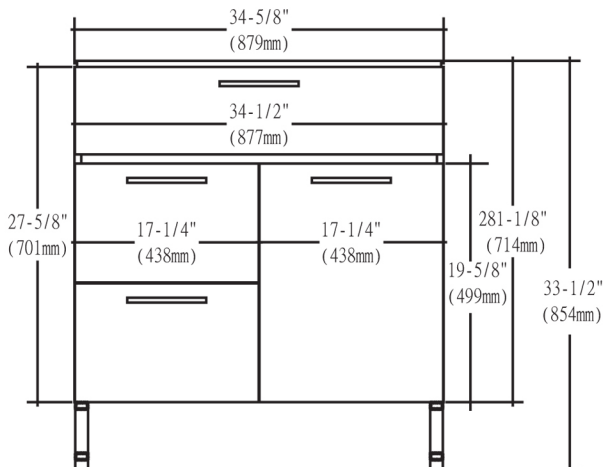

## 36" Vanity & Sink

Please see S-17636R for sink dimension