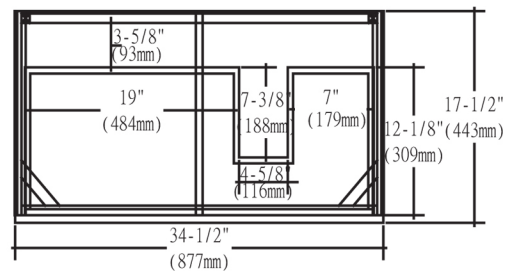

Colors/ Finish:

176-Ash Blonde