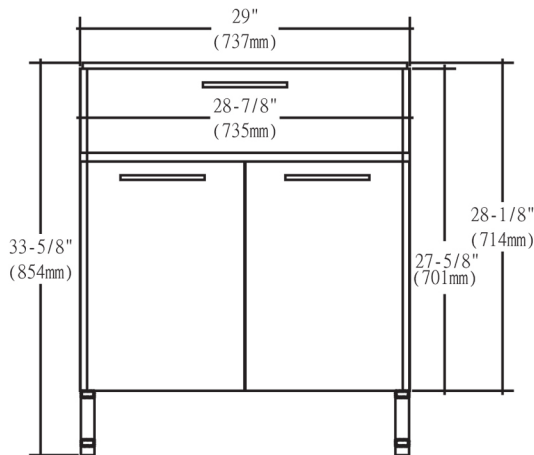

176-V30

30" Vanity & Sink

Please see S-17630W1 for sink dimension

SPECIFICATION SHEET

Features

- Materials: Poplar solids with Teak engineered wood veneers
 - Hinges: Fully concealed, soft closing
 - Doors: 2
 - Glides: Soft closing
 - Drawers: 1
 - Drawer Boxes: 1/2" solid pine, four sided English dovetail
 - Hardware (finish): Polished chrome
 - Hardware drill: 6-1/4"
 - Back panel: Fully covered
 - Side Panels: 5/8" MDF with Teak engineered wood veneers
 - Includes: Sink (1) + Metal feet (2) with polished chrome
- Colors/ Finish:**
176-Ash Blonde