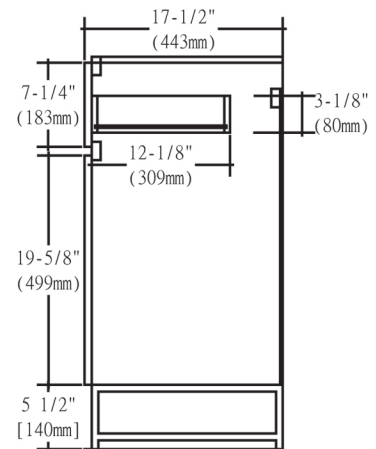

176-V30

30" Vanity & Sink

Please see S-17630W1 for sink dimension

SPECIFICATION SHEET

Features

- Materials: Poplar solids with Teak engineered wood veneers
 - Hinges: Fully concealed, soft closing
 - Doors: 2
 - Glides: Soft closing
 - Drawers: 1
 - Drawer Boxes: 1/2" solid pine, four sided English dovetail
 - Hardware (finish): Polished chrome
 - Hardware drill: 6-1/4"
 - Back panel: Fully covered
 - Side Panels: 5/8" MDF with Teak engineered wood veneers
 - Includes: Sink (1) + Metal feet (2) with polished chrome
- Colors/ Finish:**
176-Ash Blonde