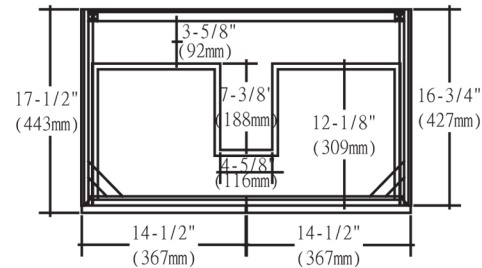

176-V30

30" Vanity & Sink

Please see S-17630W1 for sink dimension

SPECIFICATION SHEET

Features

- Materials: Poplar solids with Teak engineered wood veneers
 - Hinges: Fully concealed, soft closing
 - Doors: 2
 - Glides: Soft closing
 - Drawers: 1
 - Drawer Boxes: 1/2" solid pine, four sided English dovetail
 - Hardware (finish): Polished chrome
 - Hardware drill: 6-1/4"
 - Back panel: Fully covered
 - Side Panels: 5/8" MDF with Teak engineered wood veneers
 - Includes: Sink (1) + Metal feet (2) with polished chrome
- Colors/ Finish:**
176-Ash Blonde