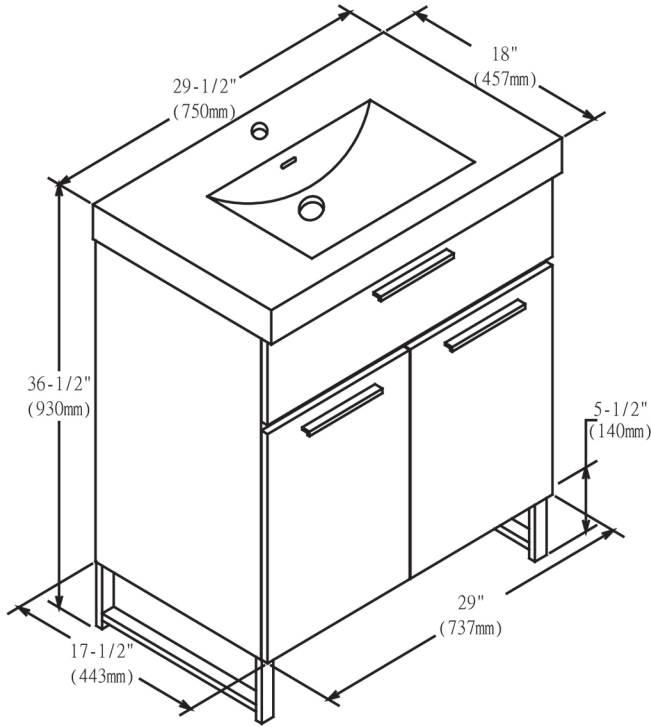

176-V30

30" Vanity & Sink

Please see S-17630W1 for sink dimension

SPECIFICATION SHEET

Features

- Materials: Poplar solids with Teak engineered wood veneers
 - Hinges: Fully concealed, soft closing
 - Doors: 2
 - Glides: Soft closing
 - Drawers: 1
 - Drawer Boxes: 1/2" solid pine, four sided English dovetail
 - Hardware (finish): Polished chrome
 - Hardware drill: 6-1/4"
 - Back panel: Fully covered
 - Side Panels: 5/8" MDF with Teak engineered wood veneers
 - Includes: Sink (1) + Metal feet (2) with polished chrome
- Colors/ Finish:**
176-Ash Blonde